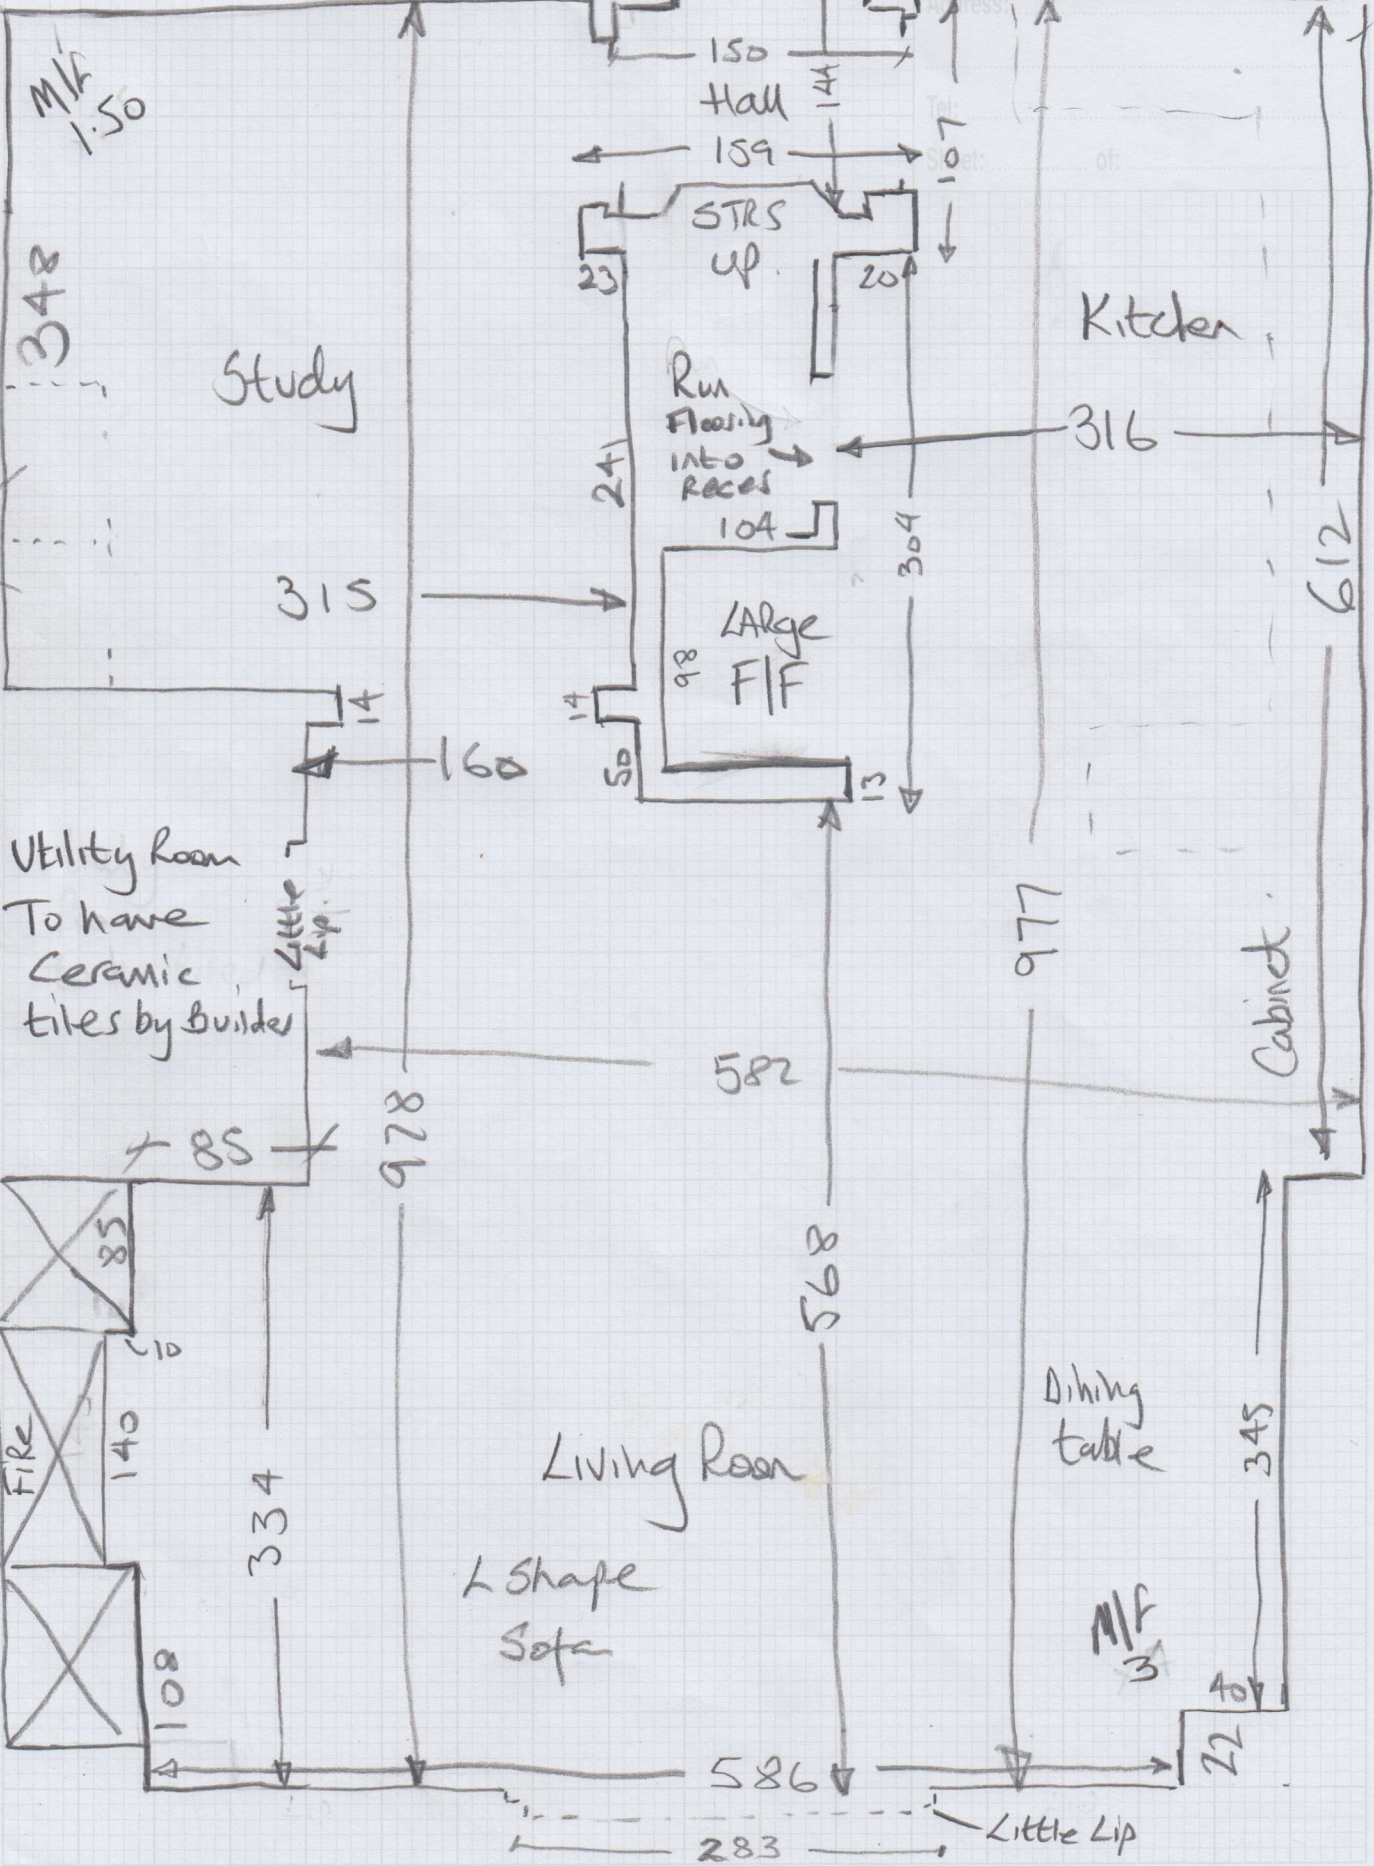

Appl. in NIR  
1 room made  
NIR sliding door

Job No: P28723  
Name: Pryce

746

Little Lip

F10

EX UNIT to be removed

BACK