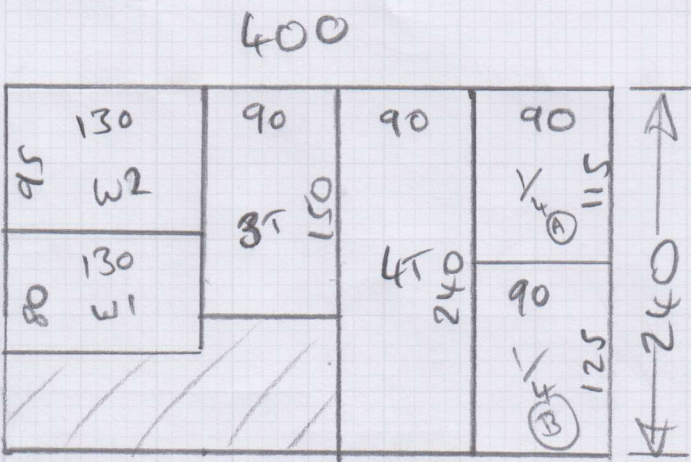

mrcarpet
 Job No: P28278
 Name: SILVA
 Address:
 Tel: (1 of 2)
 Sheet: of:

SUPERSTAIN FREE TWIST
 - WHITE
 240 x 400
 = 9.6m²

P28728
ANNA
SILVA

~~2012~~
2012

BP
STAINS
ONLY

w1 = 69 x 96

w2 = 82 x 112

- UPLIFT & DISPOSE EX. CARPET
- RE-USE EX. U/LAY, S/E + 2/2