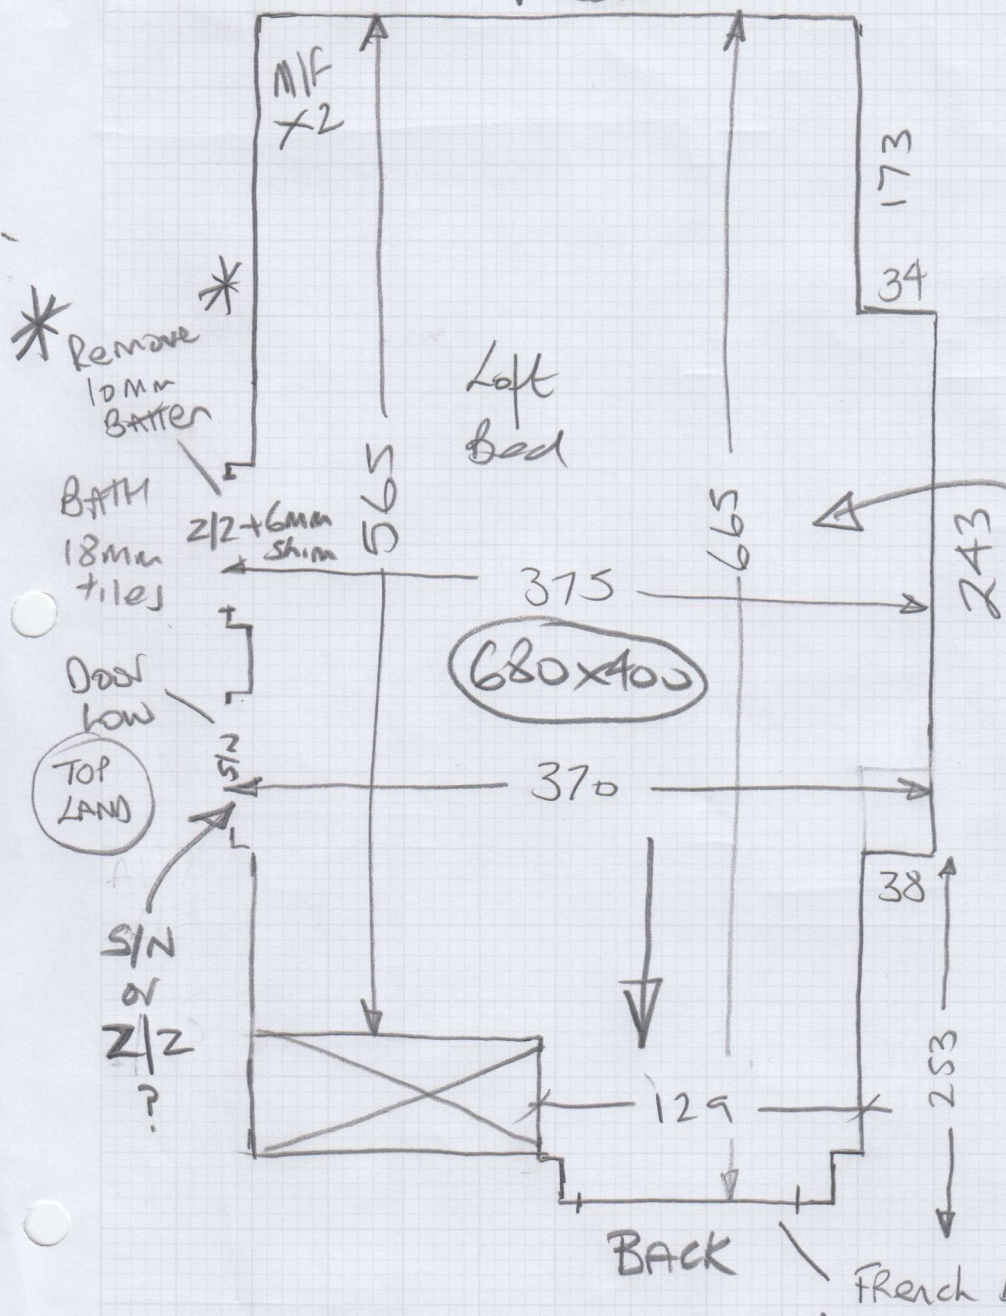

Job No: P28736
Name: Leuchars

Address:

Tel:

10/1

Sheet: of:

Front

Double Bed + Chest of Drawers to move

Rutland 40
Col. RUT40N31

= 680 x 400
= 27.20m²

* Do NOT open !!

* Engineered wood floors down with gap on one side so gripper may have to be set back a little from the edge.

PLEASE NOTE: Do Not Lean On Or Touch ANY RADIATORS! Do Not Touch/Kick Pipe At Bottom Of Steps Near Front Door! BE CAREFUL OF WALLS - NEWLY DECORATED!