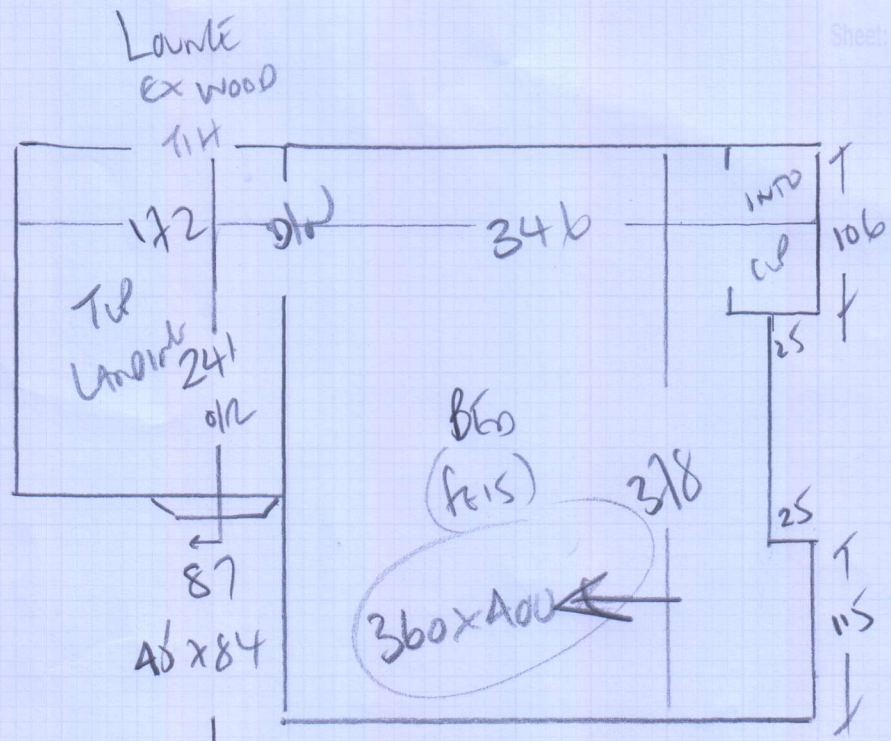

Job No: P 287A0  
 Name: CAMERON  
 Address: 66A Lower Richmond Rd  
 SWIS 111  
 Tel: 10F2  
 Sheet: 01

400

PIMLICO CLEARANCE

- 879 04110

Plan 450 x 400

850 360 x 400

810 x 400

3240m<sup>2</sup>

\* Keys from Putney Shop \*

Job No: P28740  
Name: CAMERON  
Address: 66A Lowinich Road  
SWISSLU

Tel:  
Sheet: 2092

61  
43x68  
!! NOT DAMAGE !!  
on stairs