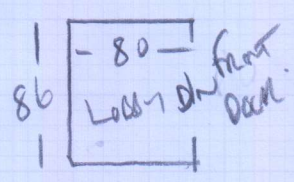

Job No: P 287A0  
 Name: CAMERON  
 Address: 66A Lower Richmond Rd  
 SWIS 111  
 Tel: 10F2  
 Sheet: 01

400

PIMLICO CLEARANCE

- 879 04110

Plan 450 x 400

850 360 x 400

810 x 400

3240m<sup>2</sup>

\* Keys from Putney Shop \*

Job No: P28740  
Name: CAMERON  
Address: 66A Lowinich Road  
SWISSLU

Tel:  
Sheet: 2092

61  
43x68  
!! NOT DAMAGE !!  
on stairs