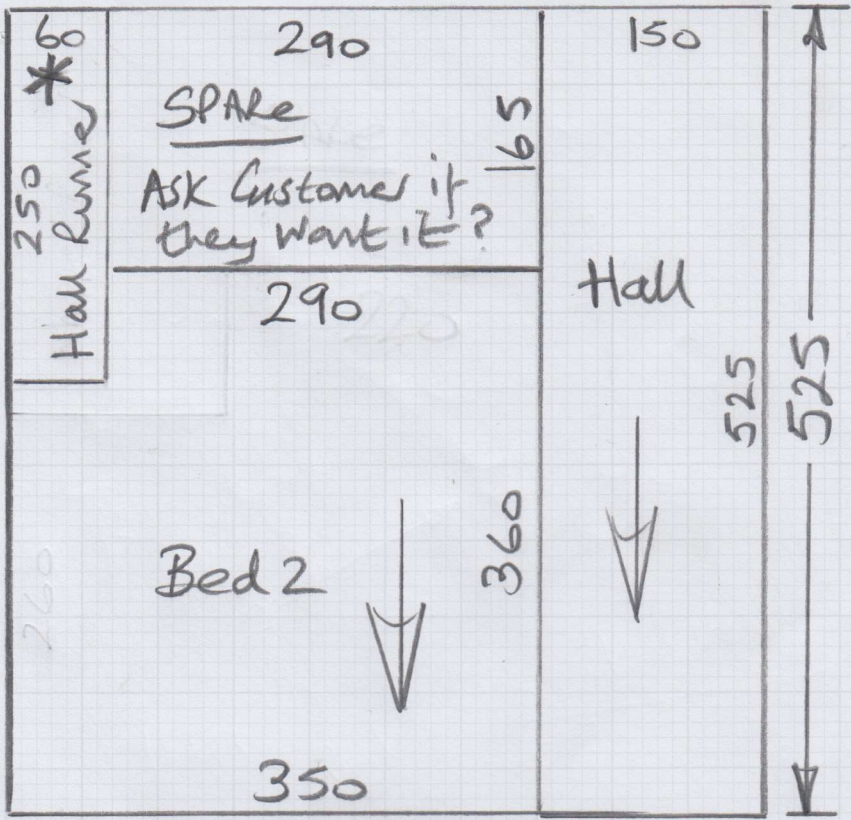

①

mrcarpet  
OFFERS CARPETING

Job No: P28744  
Name: FRIZELLE  
Address:  
Tel: 1072  
Sheet:

NAPLES  
Col. NAP-R07

Living Room 355x500  
Cut Plan ① 525x500  
880x500  
= 44m<sup>2</sup>

\* Cut Runner for hall & send for whipping ASAP.

SILKEN VELVET  
Col. 812

Master Bed 380x500  
= 19m<sup>2</sup>

Coir Matting  
Col. Grey

Entrance 75x100  
= 0.75m<sup>2</sup>

\* Make a Whipped Mat from Waste for the Hall 250x60

P28744

Job No:

Name:

Frizelle

Address:

2 of 2

Tel:

Sheet:

of 110

2nd floor flat

Will be Tiles  
Approx 2mm  
(Not in yet)

BATH