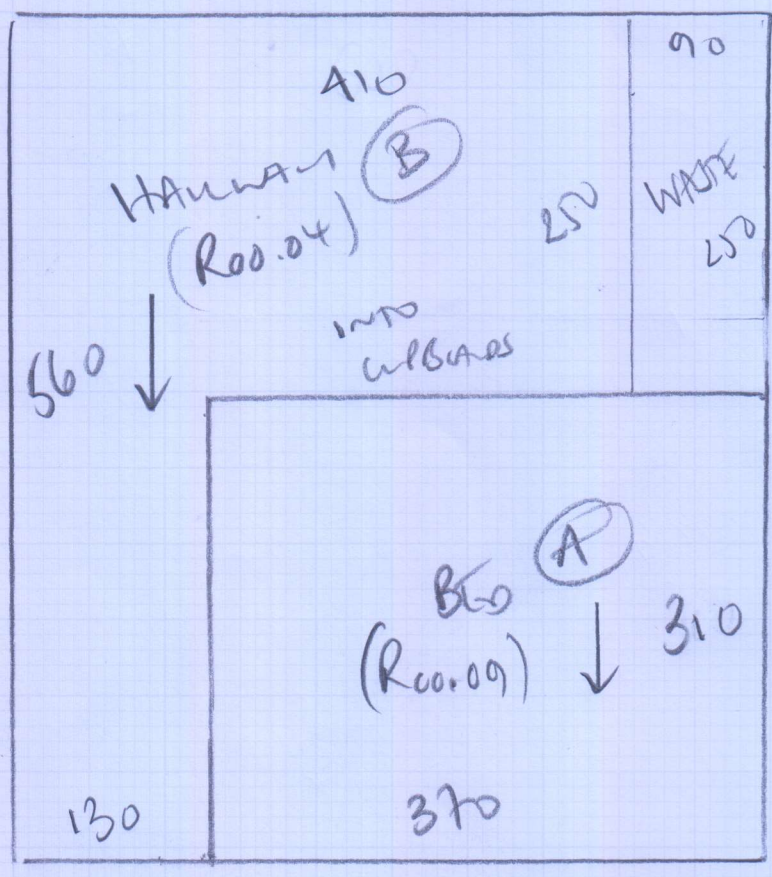

### SONS BEO

WEST END 'SUPREME' 420 x 457 = 19.19m<sup>2</sup>  
 Colour: TORNADO

### MASTER BEO

WEST END 'JUSTICE' 325 x 500 = 16.25m<sup>2</sup>  
 Colour: BAGEL

### STUDY

WEST END 'JUSTICE' 220 x 366 = 80.5m<sup>2</sup>  
 Colour: BAGEL

### MIDDLE

Bedroom (R00.09) + Hall (R00.04)

WEST END 'PRINCE' 560 x 500 = 2800m<sup>2</sup>  
 Colour: SHEEPSKIN

CUT  
PLAN

mrcarpet  
 Job No: P28783  
 Name: TUNALIEN  
 Address: 6 KOSBE HOUSE  
 MANOR FIELDS  
 SWIS 3LS  
 Sheet: 2 of 3