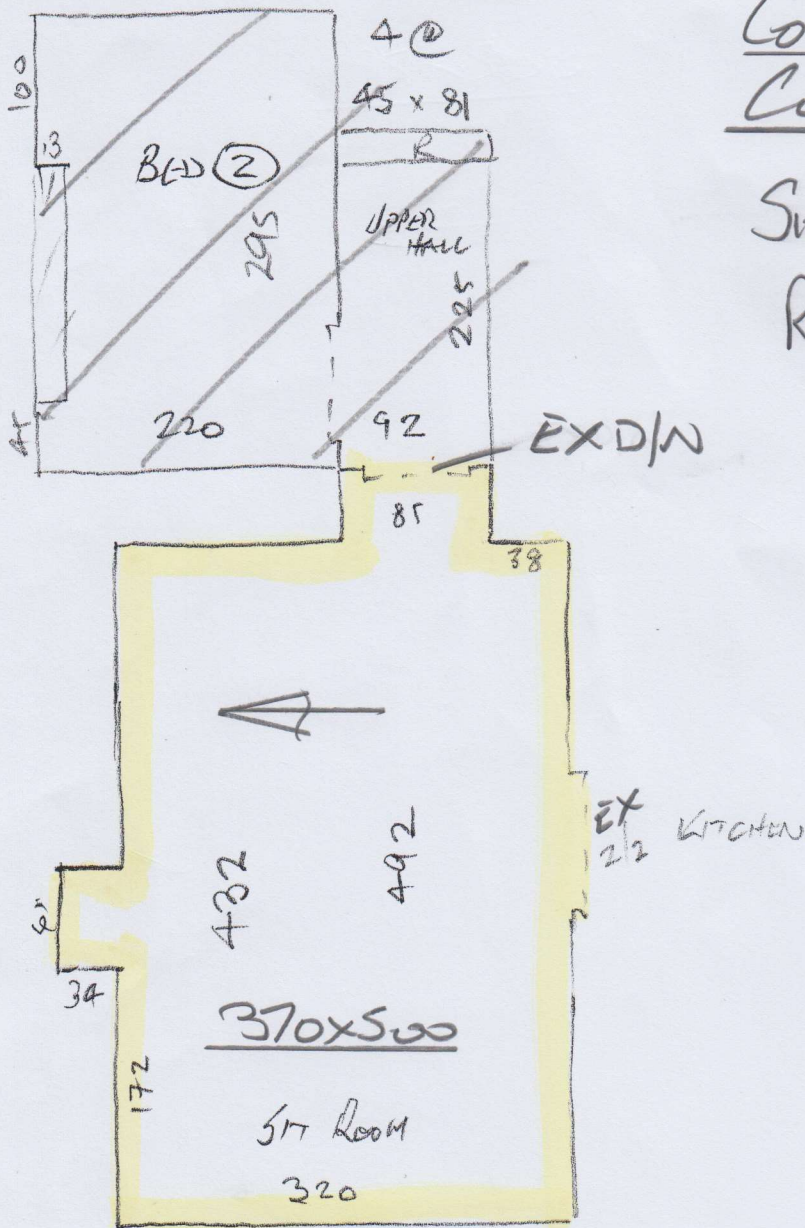

Keys from Winkworth
 to New Kings Rd
 SW6

~~P28257~~
~~Winkworth~~
 (Lot 2)

P28788
 Winkworth
 (lot 2)

Colorado
Col. COL-2204

Sitting Room 370 x 500
 Rear bed 325 x 500

$$\begin{aligned} & 695 \times 500 \\ & = \underline{\underline{34.75m^2}} \end{aligned}$$

FAXED 03 MAY 2013

~~P25287~~
~~FRASER~~
 3003

P28788
 WINKWORTH
 Lot 2