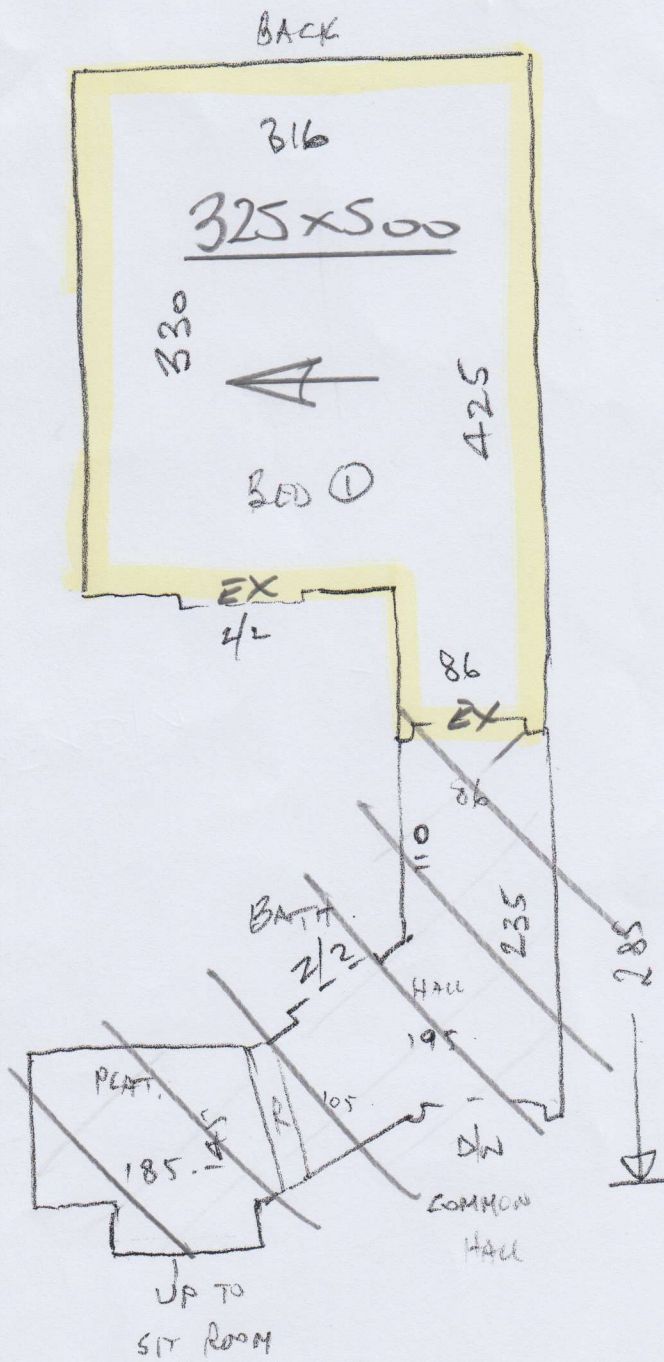

Keys from Winkworth
 to New Kings Rd
 SW6

~~P28257~~
~~Winkworth~~
 (Lot 2)

P28788
 Winkworth
 (lot 2)

Colorado
Col. COL-2204

Sitting Room 370 x 500
 Rear bed 325 x 500

$$\begin{aligned} & 695 \times 500 \\ & = \underline{\underline{34.75m^2}} \end{aligned}$$

FAXED 03 MAY 2013

~~P25287~~
~~FRASER~~
 3003

P28788
 WINKWORTH
 Lot 2