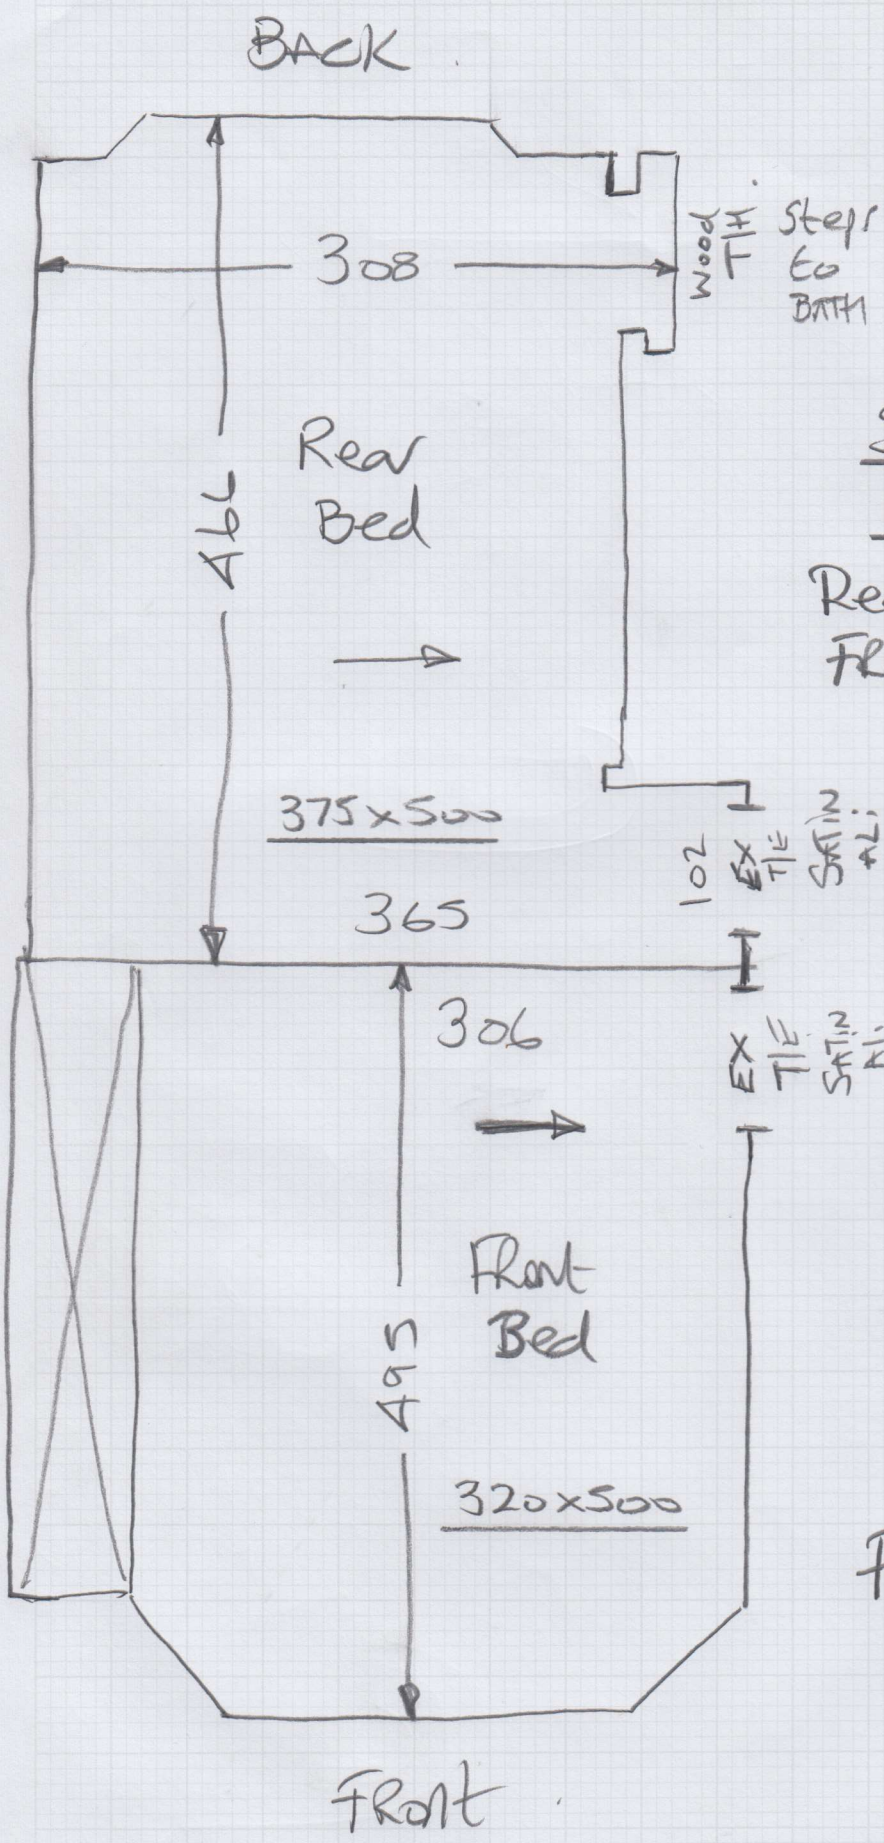

Job No: P28790

Name: HdNE

Address:

Tel:

Sheet:

1 of 1

Sudbury Twist

Col. 633/48 (Limestone)

Rear Bed	375 x 500
Front bed	320 x 500
	<hr/>
	695 x 500
	<hr/>
	= <u><u>34.75m²</u></u>

Re-use spe & EX SATIN ALI T/E

Fit New pu foam T/out.

* Keys from Traka.