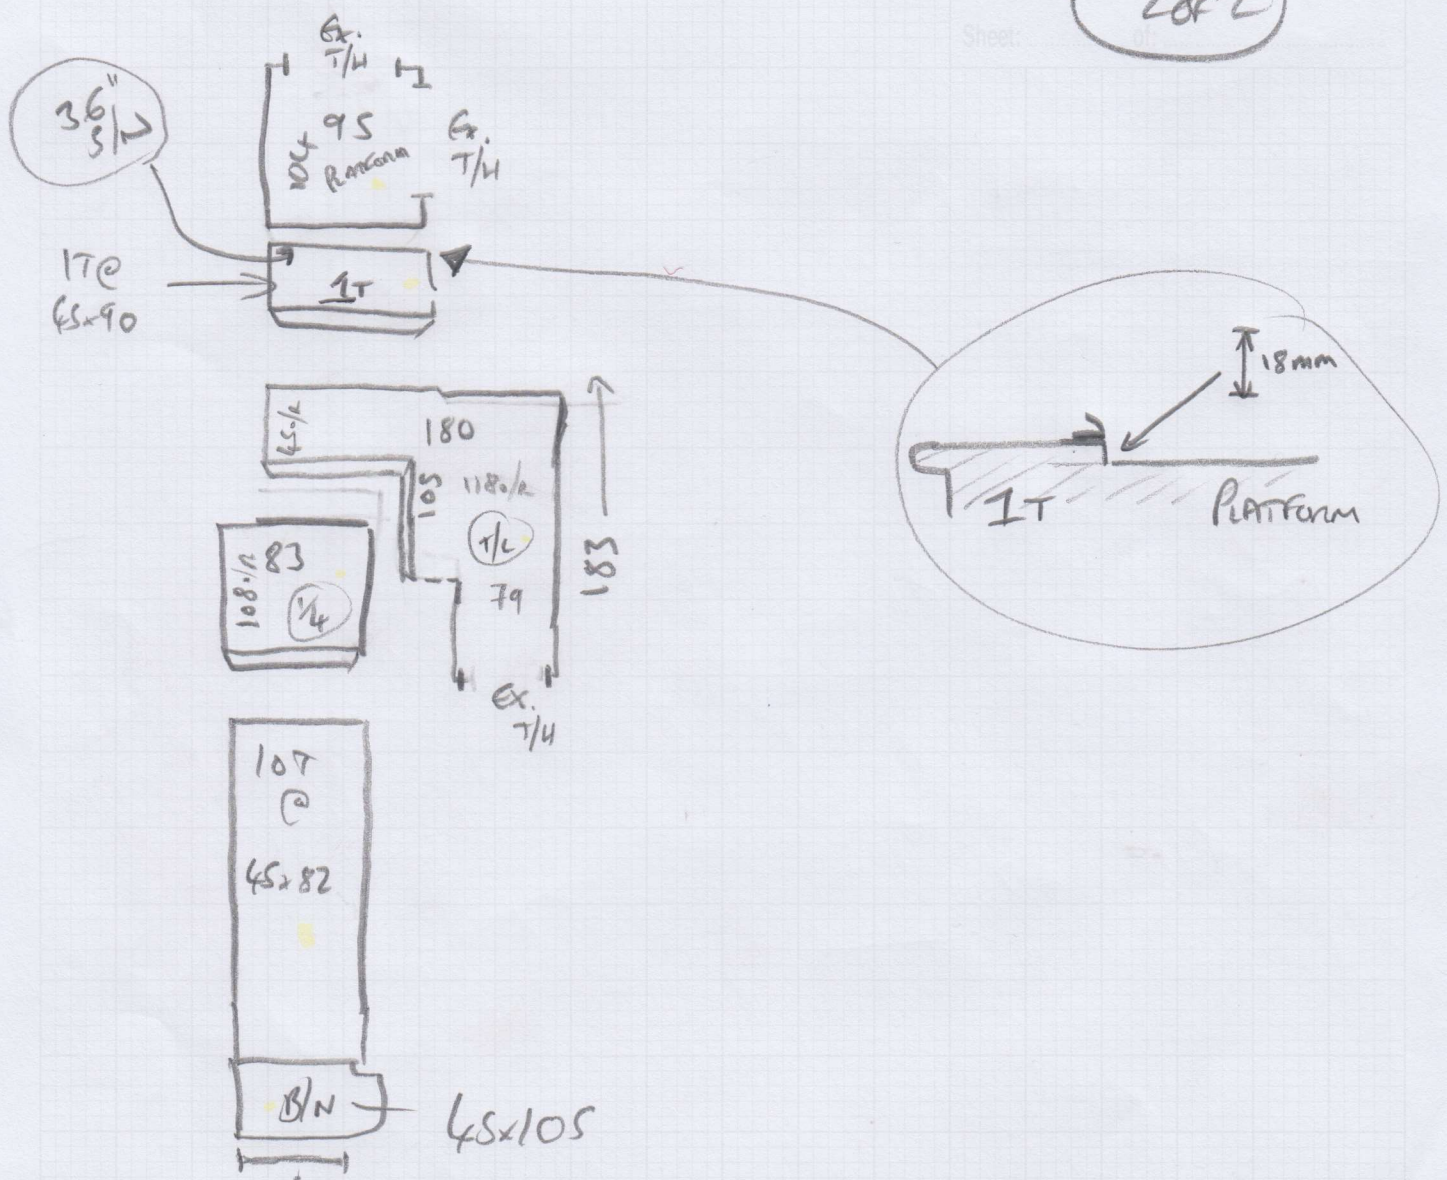

Job No: P28791  
 Name: PBC DEVELOPMENTS LTD  
 Address:  
 Tel:  
 Sheet: of

(Lof2)

PIMLICO

- ORCHID

315 x 400

= 12.6m<sup>2</sup>

Job No: 028791  
Name: PBC DEVELOPMENTS LTD  
Address:

Tel: (2 of 2)  
Sheet:

IT is 18mm higher than this lobby  
fits in across as per existing

BENDING @ BOTTOM OF STEP  
ON FRONT EDGE ONLY

- TO BE REMOVED  
BY BUILDER.

ENGINEERING WOOD  
ON LANDING BELOW