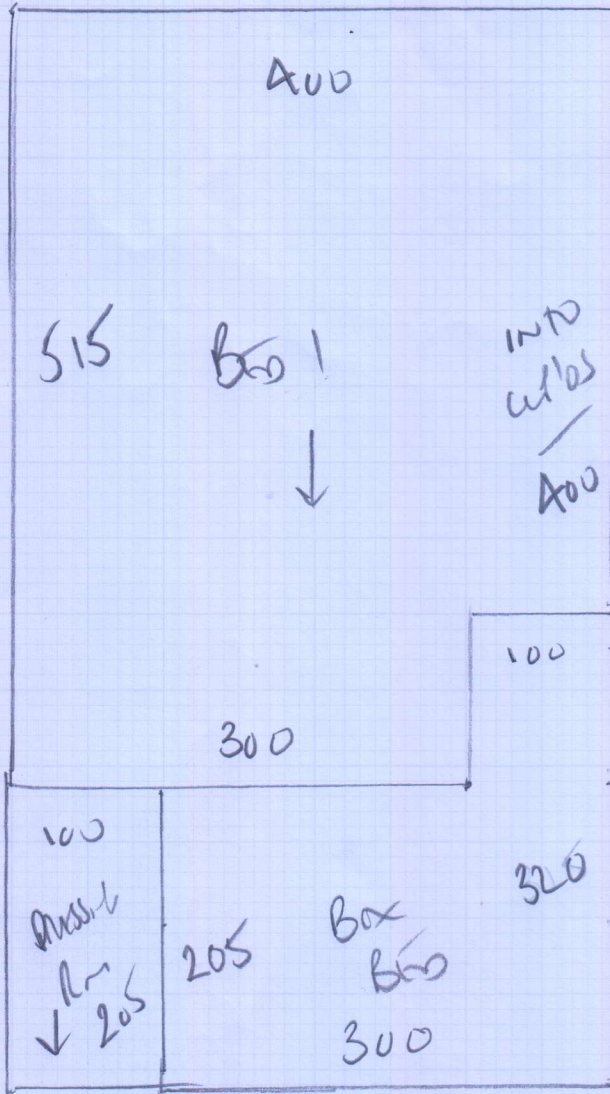

400

mrcarpet  
 Job No: P28792  
 Name: ENGLERT  
 Address: 37 NOWER ROAD  
 SW13 9BT  
 Tel:  
 Sheet: (1 of 2)

Luxury  
Carpet LW43

Rear 720 x 400  
 front Box 325 x 400  
 Rear Box 285 x 400  
1330 x 400

53.20m<sup>2</sup>

500

Linton Trust 'Sc'  
Carpet LW150.246

280 x 500  
 14m<sup>2</sup>