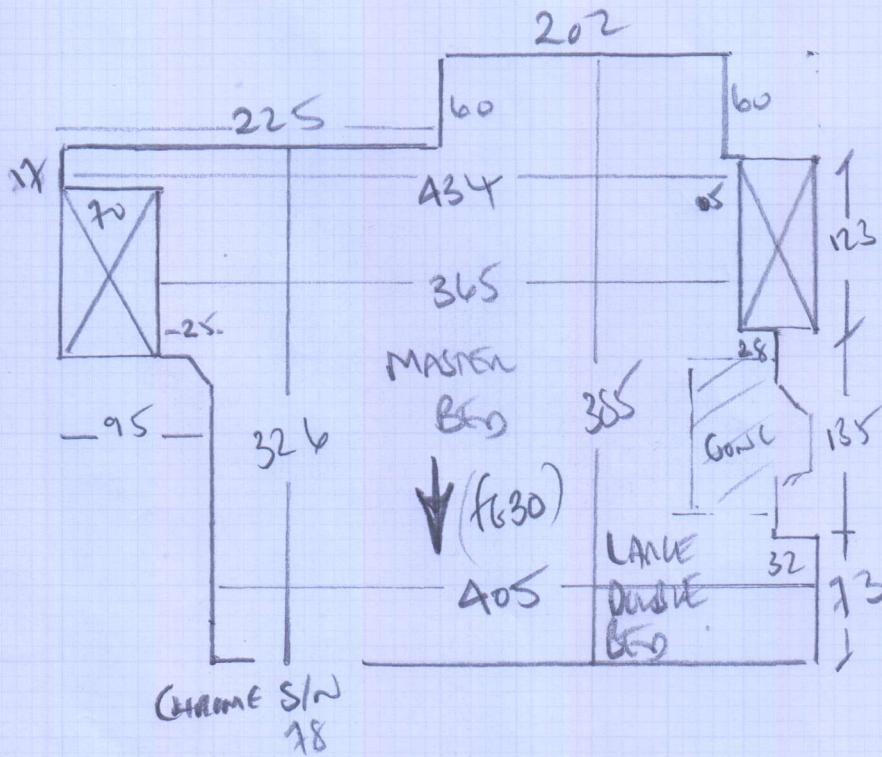

NEPAL PATNA - PAT-321

Master Bed = 400 x 500
 Rear Bed = 330 x 400

= 33.2m²

mrcarpets
 Job No: P 28801
 Name: RANKIN
 Address: 59 Twickenham St
 SW18 4NU
 Tel:
 Sheet: 1 of 1

1" QUADRANT BEADING AT ALL PERIMETERS
 IN MASTER BED ROOM!!

QUADRANT BEADING
 AT ALL PERIMETERS
 IN MASTER BED

WOOD FLOORBOARDS
 NO UPSTK
 LANE BED TO MAKE
 IN MASTER BED