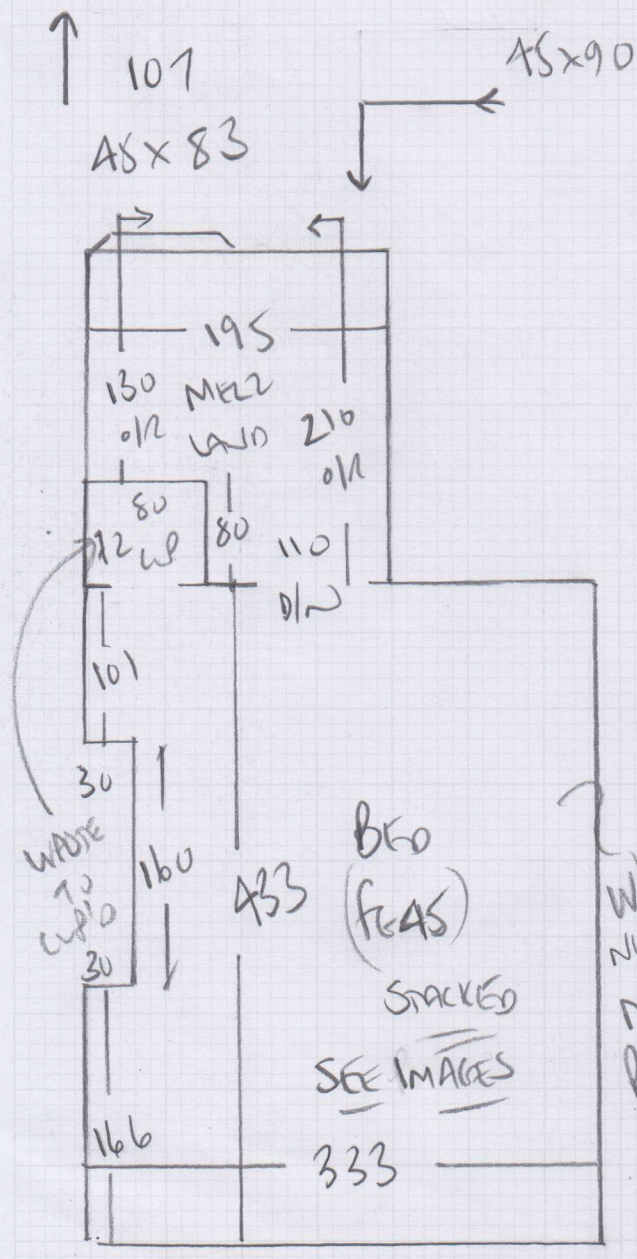

Job No: P28804  
Name: GIBBONS  
Address: 35c St Ann's Church  
WANDSWORTH  
Tel: SW18 2NF  
Sheet: (1 of 2)

PHASE 2

STAIRS + LANDINGS

Duslin  
Colour DB-S205  
RAN 510 x AW

20.40m<sup>2</sup>

BEDROOM WASTE 10 W/O

SLICANE TWIST 50<sup>1</sup>/<sub>2</sub>  
Colour SL05045  
RAN 450 x 400

18m<sup>2</sup>

PHASE 1

mrcarpet  
 Job No: P28804  
 Name: GIBBINS  
 Address: 35C ST ANNS CRESCENT  
 WANDSWORTH  
 SW18 2JF  
 Tel:  
 She: 2 of 2

PHASE 2

Tel Hat (NO LIFT)  
 PORTENAGE!!  
 WOOD FLOORBOARDS  
 UP LIFT TUNING OLD FLOOR  
 + SILENCE  
~~FURNITURE - BOTTOM SPACERS!!~~  
 ALI BARS

PHASE 1