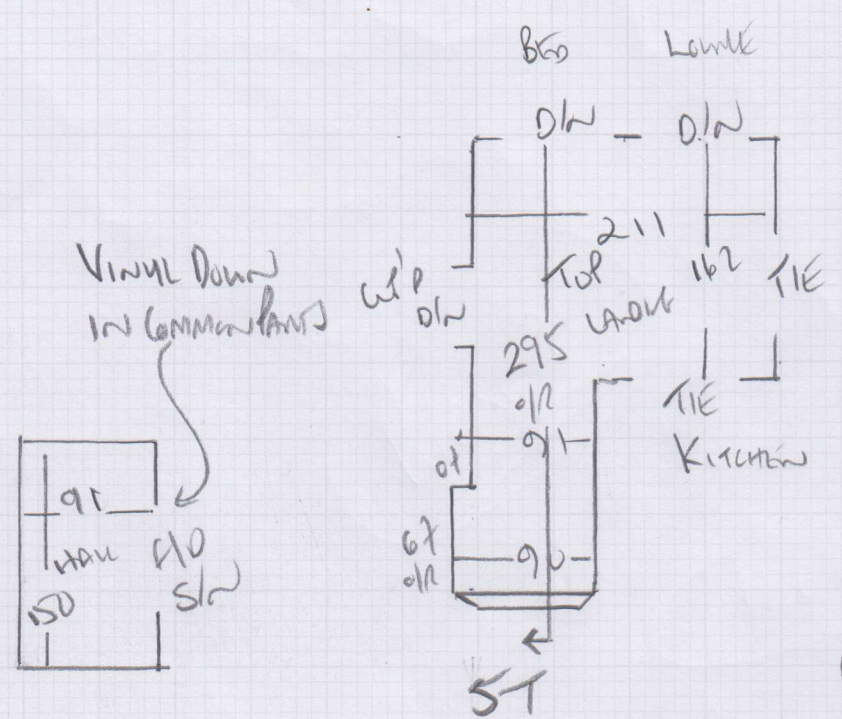

Job No: P28804  
Name: GIBBONS  
Address: 35c St Ann's Church  
WANDSWORTH  
Tel: SW18 2NF  
Sheet: (1 of 2)

PHASE 2

STAIRS + LANDINGS

Duslin  
Colour DB-S205  
RAN 510 x AW

20.40m<sup>2</sup>

BEDROOM WASTE 10 W/O

SLICANE TWIST 50<sup>1</sup>/<sub>2</sub>  
Colour SL05045  
RAN 450 x 400

18m<sup>2</sup>

PHASE 1

mrcarpet  
 Job No: P28804  
 Name: GIBBINS  
 Address: 35C ST ANNS CRESCENT  
 WANDSWORTH  
 SW18 2JF  
 Tel:  
 She: 2 of 2