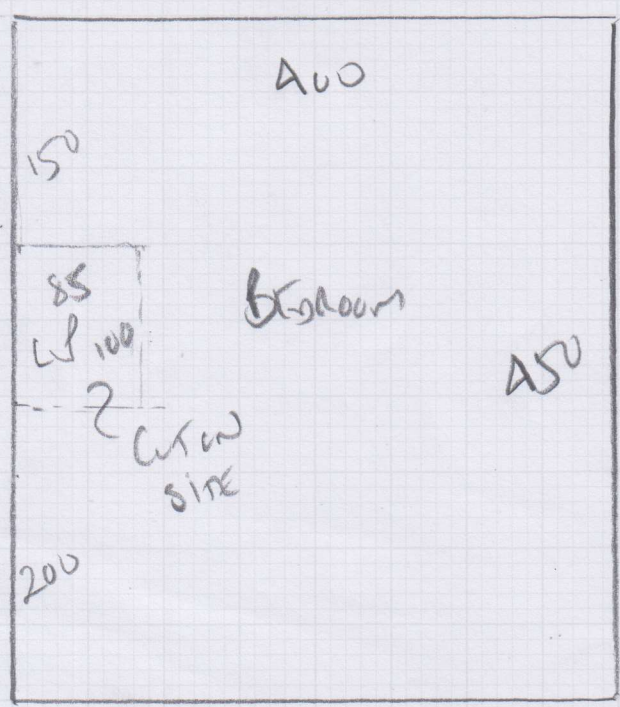

Job No: P28804  
Name: GIBBONS  
Address: 35c St Ann's Church  
WANDSWORTH  
Tel: SW18 2NF  
Sheet: (1 of 2)

PHASE 2

STAIRS + LANDINGS

Duslin  
Colour DB-S205  
RAN 510 x AW

20.40m<sup>2</sup>

BEDROOM WASTE 10 W/O

SLICANE TWIST 50<sup>1</sup>/<sub>2</sub>  
Colour SL05045  
RAN 450 x 400

18m<sup>2</sup>

PHASE 1

mrcarpet  
 Job No: P28804  
 Name: GIBBINS  
 Address: 35C ST ANNS CRESCENT  
 WANDSWORTH  
 SW18 2JF  
 Tel:  
 She: 2 of 2

PHASE 2

Tel Hat (NO LIFT)  
 PORTENAGE!!  
 WOOD FLOORBOARDS  
 UP LIFT TUNING OLD FLOOR  
 + SILENCE  
~~FURNITURE - BOTTOM SPACERS!!~~  
 ALI BARS

PHASE 1