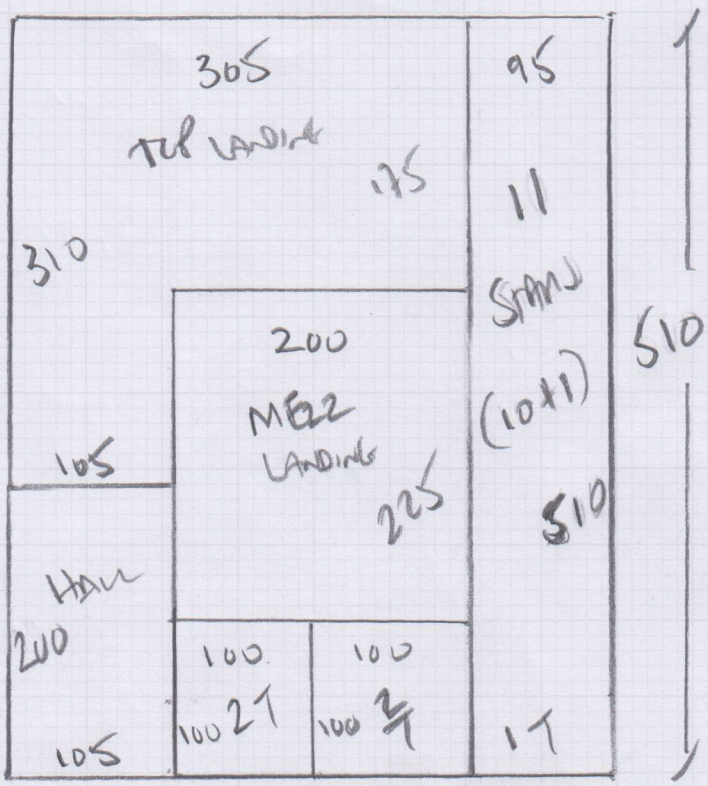

Job No: P28804  
Name: GIBBONS  
Address: 35c St Ann's Church  
WANDSWORTH  
Tel: SW18 2NF  
Sheet: (1 of 2)

PHASE 2

STAIRS + LANDINGS

Duslin  
Colour DB-S205  
RAN 510 x AW

20.40m<sup>2</sup>

BEDROOM WASTE 10 W/O

SLICANE TWIST 50<sup>1</sup>/<sub>2</sub>  
Colour SL05045  
RAN 450 x 400

18m<sup>2</sup>

PHASE 1

mrcarpet  
 Job No: P28804  
 Name: GIBBINS  
 Address: 35C ST ANNS CRESCENT  
 WANDSWORTH  
 SW18 2JF  
 Tel:  
 She: 2 of 2

PHASE 2

Tel Hat (NO LIFT)  
 PORTENAGE!!  
 WOOD FLOORBOARDS  
 UP LIFT TUNING OLD FLOOR  
 + SILENCE  
~~FURNITURE - BOTTOM SPACERS!!~~  
 ALI BARS

PHASE 1