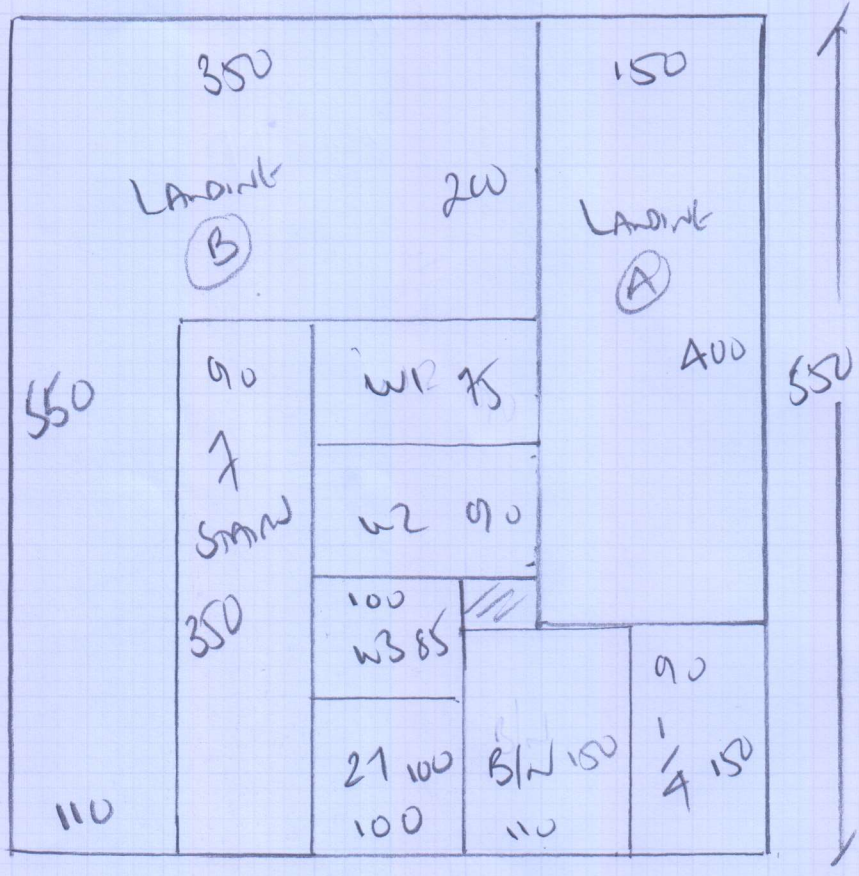

Job No: P28813
 Name: WAN WAI CHAI
 Address: 50 HUMAN LAY
 SW15 1QJ
 Tel:
 Sheet: (OP2)

RUSTIC JEWELS
DESERT HAZE

RAW 550x550

(27.50m²)

mrcarpets
 Job No: P28813
 Name: WANJUAN 1
 Address: 50 HONGAN ROAD
 SWIS 1013
 Tel:
 Sheet: 2 of 2