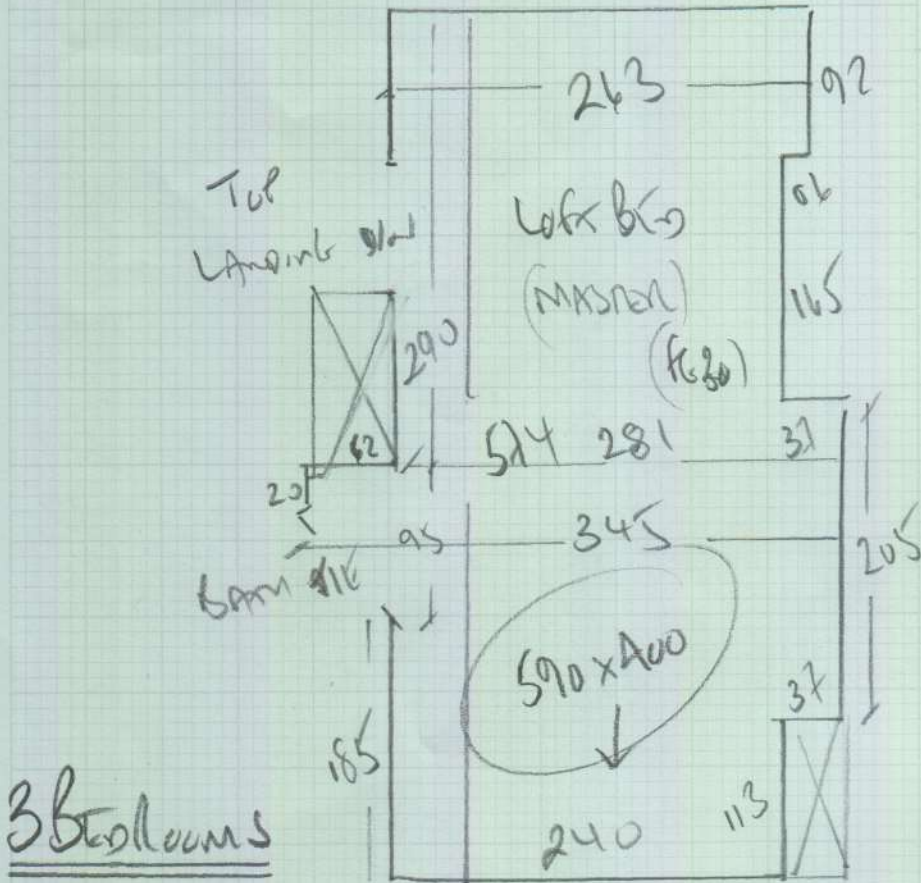

Job No: P28818
 Name: Somenchiro
 Address: 26 BEECHWOOD
 SWIS 2QA
 Tel:
 Sheet: of:

3 Bedrooms

Left Bed
 DUCT Column DUE-21
 590 x 400

Nursery
 DUCT Column DUE-21
 260 x 400

Bed 2
 DUCT Column DUE-21
 350 x 400

Sofa 200mm
 1st floor
 Front bed (Bed 2) (620)
 350 x 400