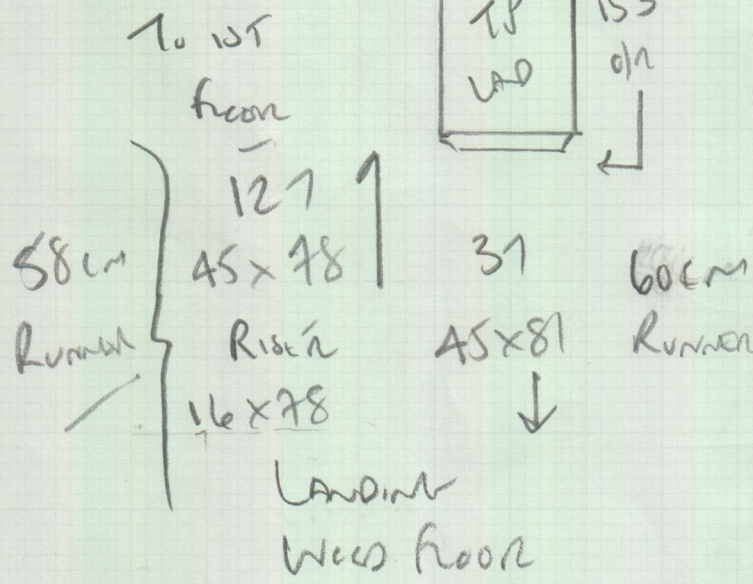

mrcarpet
 Job No: P28820
 Name: WESTOVER
 Address: 78 LANINGDAVE
 SWISIAH
 Tel:
 Sheet: 1 of 2

58	58	58	58	60	108
1	6	6	6	18	
1	1	1	1	UND	
x	x	x		x	WARP
Runner	Old	Runner			
1st Run		Tuffcut		37	
End	1st	Tel-1st		18	
*	*	*	*	Run	

350

Stark Runners

Havana

Color HAV25

350 x 400

14M2

Keep until
Job Complete

12mm TAPÉ
 Color 1.33.01 Black/White

* 6/11 = Cut Runners to exact widths & send for Binding ASAP.

Tot 1st floor

mrcarpet
 Job No: P28820
 Name: WESTON
 Address: 78 CLAMDEN DRIVE SWISSIAH
 Tel:
 Sheet: 2 of 2

10CM GAP AT ALL SIDES (APPROX)

Carono floor to 1st Floor