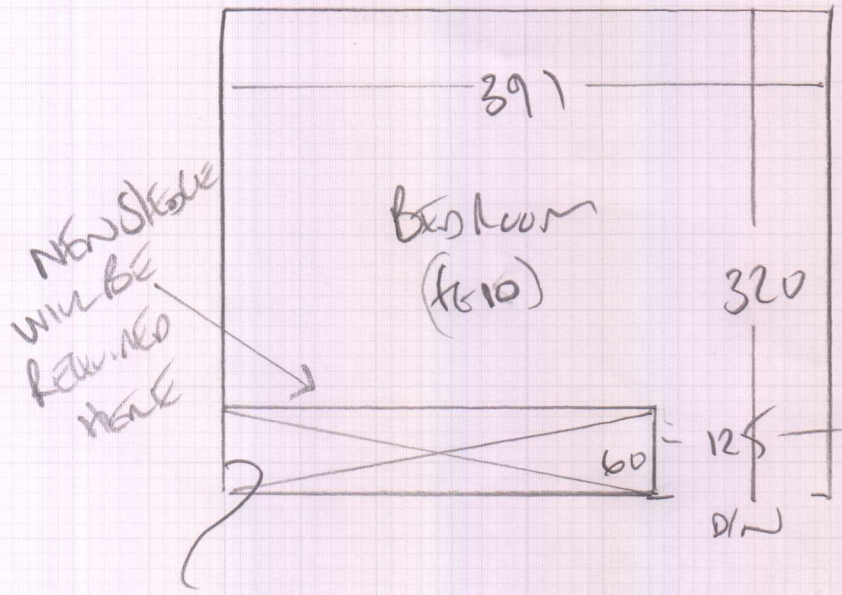

Job No: P28826  
 Name: HAASWORTH  
 Address: 94 BARBANE CANT  
 DRYBURY ROAD  
 Tel: SW15 6HZ  
 Sheet:

1 of 1

Lulworth  
Col. LW-41  
 =  $330 \times 400$   
 = 13.20m<sup>2</sup>

Proposed new windows  
 NOT INSTALLED YET

Allow 3 sticks no lin STICKS  
 To be fitted around new windows

Conc floor

Whitex SAXony on PUFAM (Builder to do)