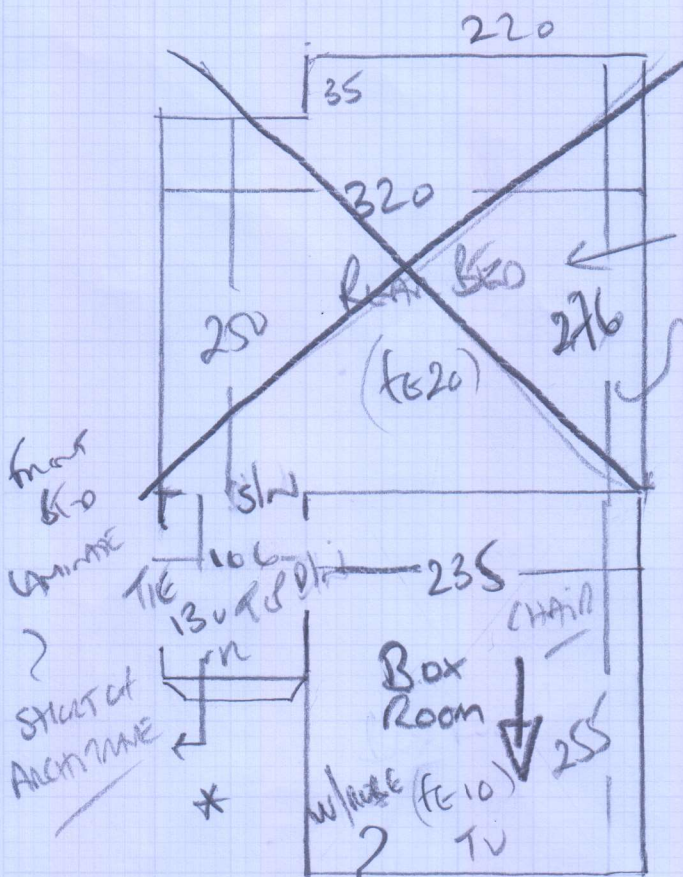

Job No: P 28827
 Name: WHITE
 Address: 173 DOVERHOUSE ROAD
 SWISS SAE
 Tel:
 Sheet: (1 of 2)

Box Bedroom
STAIR + LANDINGS

Sisal HAVANA
 COLOUR ORE
 SI-HV-OR
 Room 460 x 460
 1840 m²

* PROPERTY IS IN A SQUARE, SET BACK FROM THE MAIN ROAD, BETWEEN HAWKESBURY ROAD & PARKSTEAD ROAD.

Job No: P28827
 Name: WHITE
 Address: 173 DAWN HAVEN RD
 SWIS SAE
 Tel:

2 of 2

NOT DUNE THIS ROOM
 SANDER FLOORSCARS
 NO UNITS

Sisal Hunt Bone
 HAVANA - ORE
 Si-HV-OR

Repair
 Broken CH/BOARD
 37
 45 x 86

To Have 91
 TUSO 40 x 108 45 x 85
 1/4 86
 1080/12 - 1