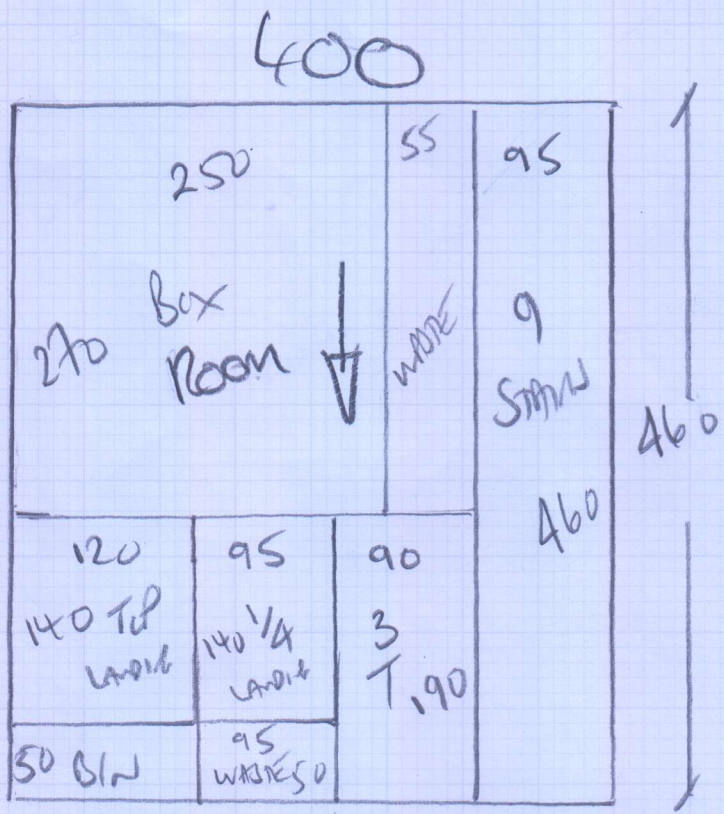

Job No: P 28827
 Name: WHITE
 Address: 173 DOVERHOUSE ROAD
 SWISS SAE
 Tel:
 Sheet: (1 of 2)

Box Bedroom
STAIR + LANDINGS

Sisal HAVANA
 COLOUR ORE
 SI-HV-OR
 Room 460 x 460
 1840 m²

* PROPERTY IS IN A SQUARE, SET BACK FROM THE MAIN ROAD, BETWEEN HAWKESBURY ROAD & PARKSTEAD ROAD.

Job No: P28827
 Name: WHITE
 Address: 173 DAWN HAVEN RD
 SWIS SAE
 Tel:

2 of 2

NOT DUNE THIS ROOM
 SANDER FLOORSCARS
 NO UNITS

Sisal Hunt Bone
 HAVANA - ORE
 Si-HV-OR

Repair
 Broken CH/BOARD
 37
 45 x 86

To Have 91
 TUSO 40 x 108 45 x 85
 1/4 86
 1080/12 - 1