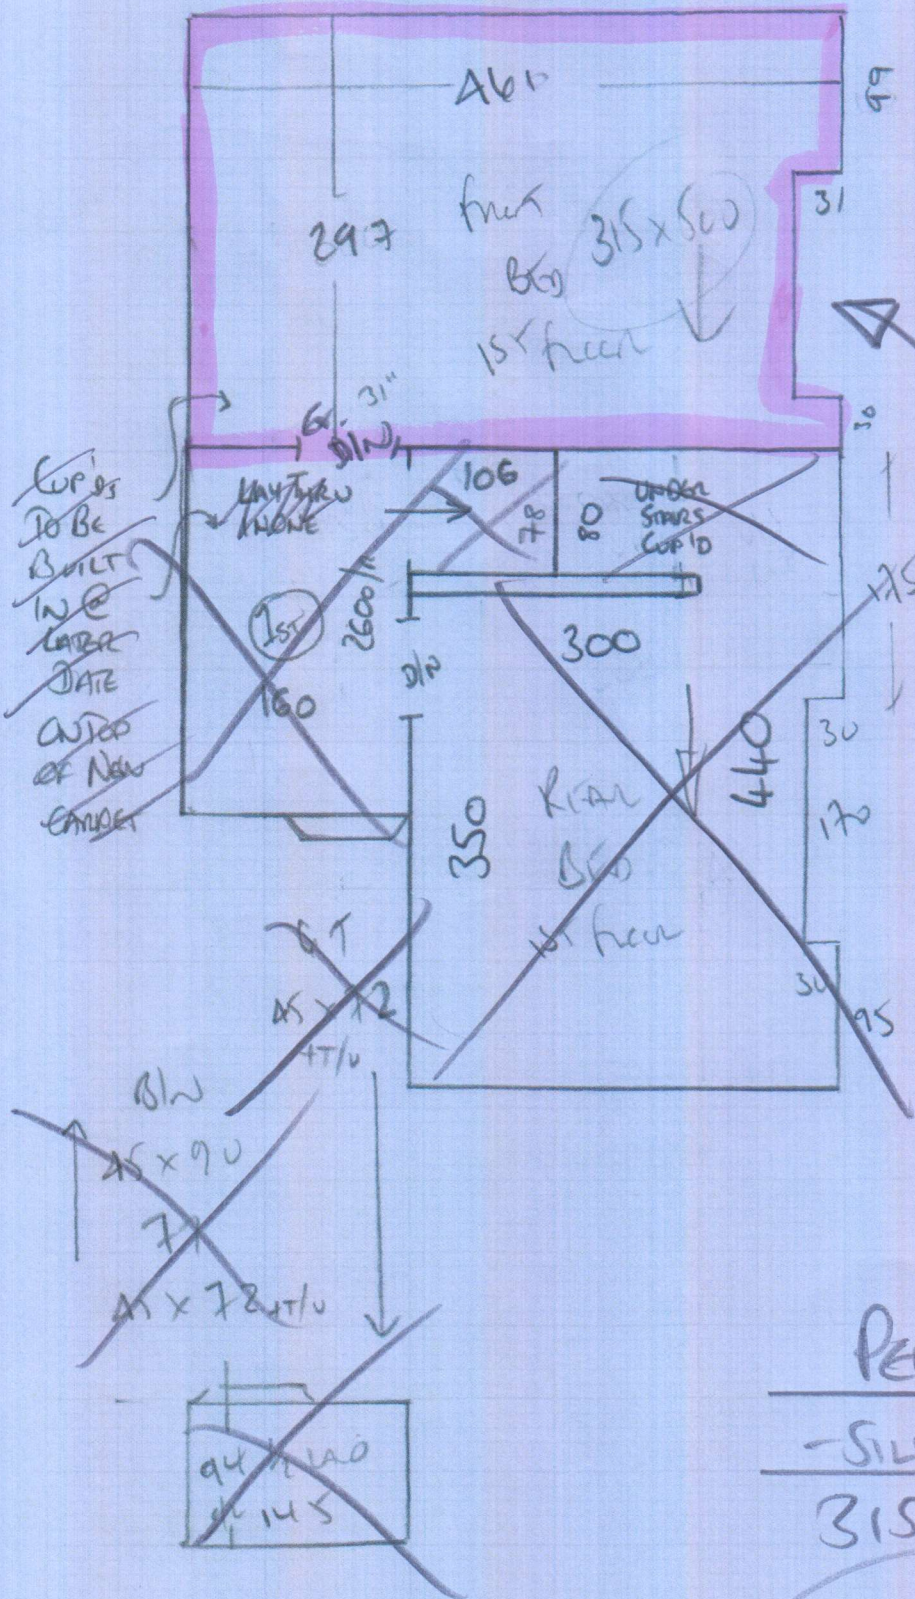

P18829

~~Address~~
CALLER
13 Linnam Road
SW13 9JL

~~XXXXXXXXXX~~

10F1

* THIS ROOM ONLY *

PENZANCE
- SILVER MUST
315 x 500
 = 15.78m²

* RE-USE EXISTING UNDERLAY *