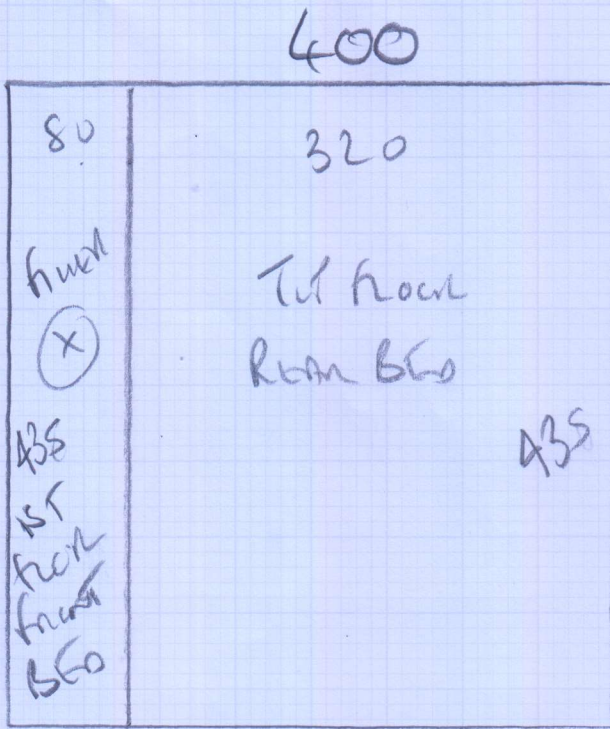

mrcarpet
 Job No: P28830
 Name: VAHDAT
 Address: 47 BAIGRONE ST
 SWIS 1RF
 Tel:
 Sheet: 1 OF 2

ABEOROOMS

SUBIL STAIN FREE

COLOUR STORM

RAW 435 x 400

FRONT BED 500 x 400

MIDDLE BED 305 x 400

RT REAR BED 340 x 400

1580 x 400

63.2m²

NATURAL COIR MATTING

- NATURAL

110 x 600

EXISTING MATWELL = 105 x 80
 (AS PER CUSTOMER'S OWN SIZES)

215 x 30cm if fixed in BATH

mrcarpets
 Job No: P28830
 Name: VAHDAT
 Address: 49 BANGALORE ST
 SWIS IQF
 Tel:
 Sheet: 20F2