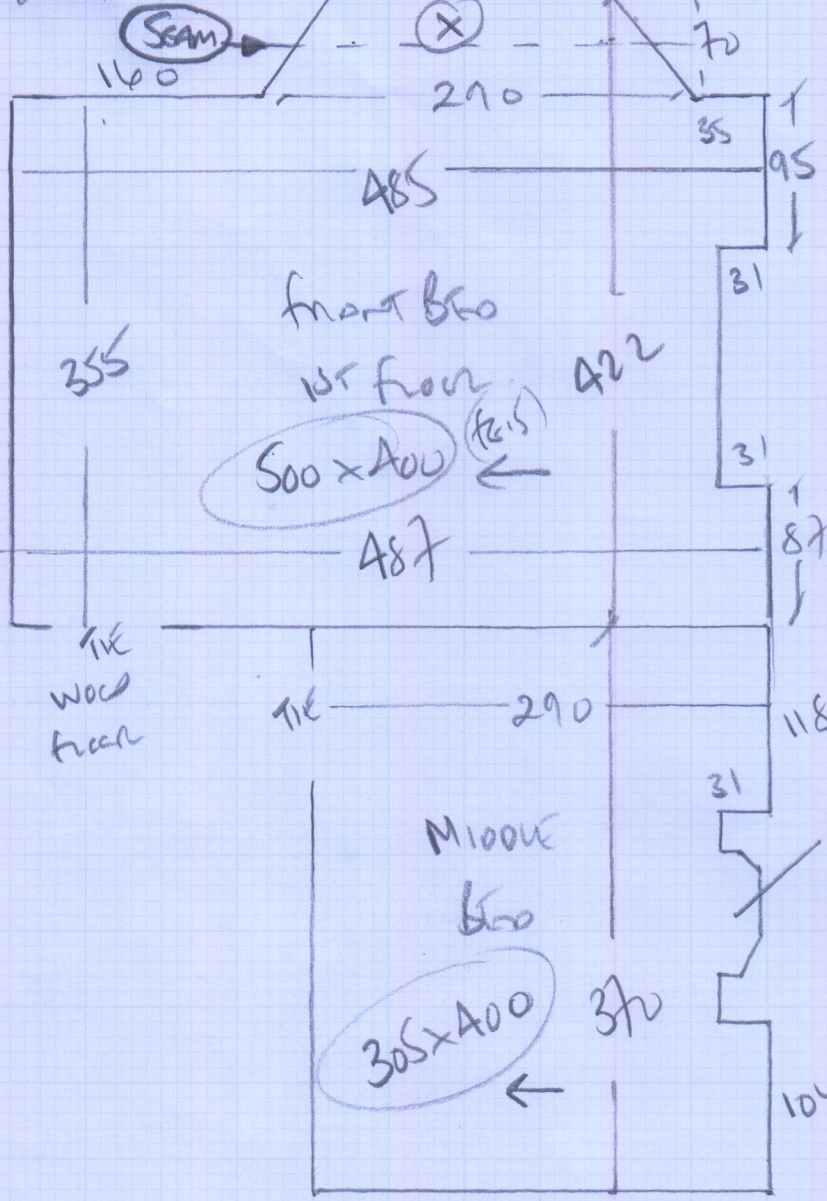

mrcarpet
 Job No: P28830
 Name: VAHDAT
 Address: 47 BAIGRONE ST
 SWIS 1RF
 Tel:
 Sheet: 1 OF 2

ABEOROOMS

SUBIL STAIN FREE

COLOUR STORM

RAW 435 x 400

FRONT BED 500 x 400

MIDDLE BED 305 x 400

RT REAR BED 340 x 400

1580 x 400

63.2m²

NATURAL COIR MATTING

- NATURAL

110 x 600

EXISTING MATWELL = 105 x 80
 (AS PER CUSTOMER'S OWN SIZES)

215 x 30cm if fixed in BATH

mrcarpets
 Job No: P28830
 Name: VAHDAT
 Address: 49 BANGALORE ST
 SWIS IQF
 Tel:
 Sheet: 20F2