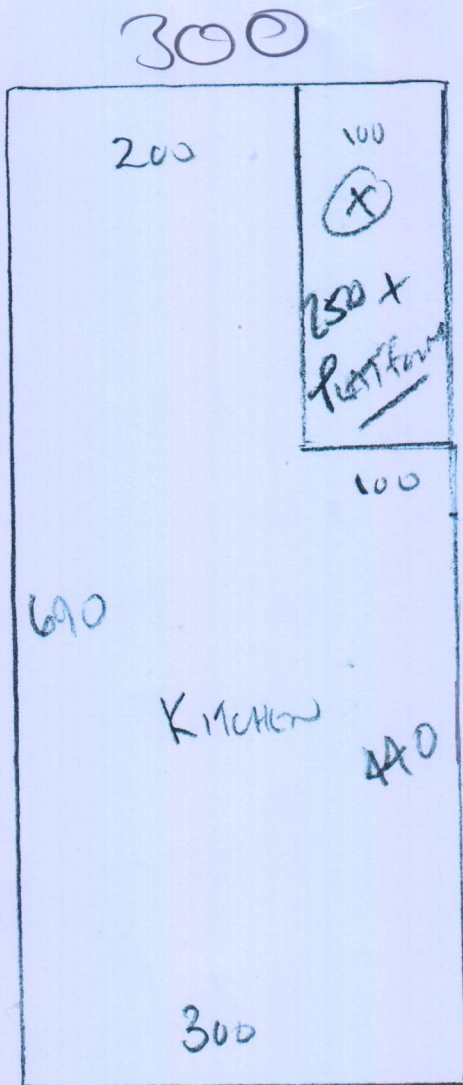

P28831  
KEOHANE  
62KENILWAM CT  
Lower Richmond  
SWIS 1EN

LOF2

Kitchen

Platform - Sewer

Country Club 2130

690 x 300 - 2070m<sup>2</sup>

P28831  
 KEOLHANE  
 62 KENILWORTH CT  
 LOWER LATHAM ROAD  
 SWIS IEN

2 of 2

1st floor from and main floor  
 PARK IN KENILWORTH COURT  
 SEE LATER FOR PARKING SPACE?

WASTE FROM X TO DO FILTER  
 UNDER WASHING MACHINE +  
 PLATFORM FOR TUMBLE DRYER

PATCH IN NEW SUBFLOOR  
 10cm x 60cm  
 WITH NEW W/3cm

Platform 15mm thick (CONCRETE)  
 THAT KITCHEN FLOOR  
 1.34M LENGTH REQUIRED TILE LIT  
~~HERE~~

WOOD FLOOR BOARDS  
 HANDBAARD on top  
 UP for wood effect custom vinyl perimeter tile  
 3 APPLIANCES TO MOVE