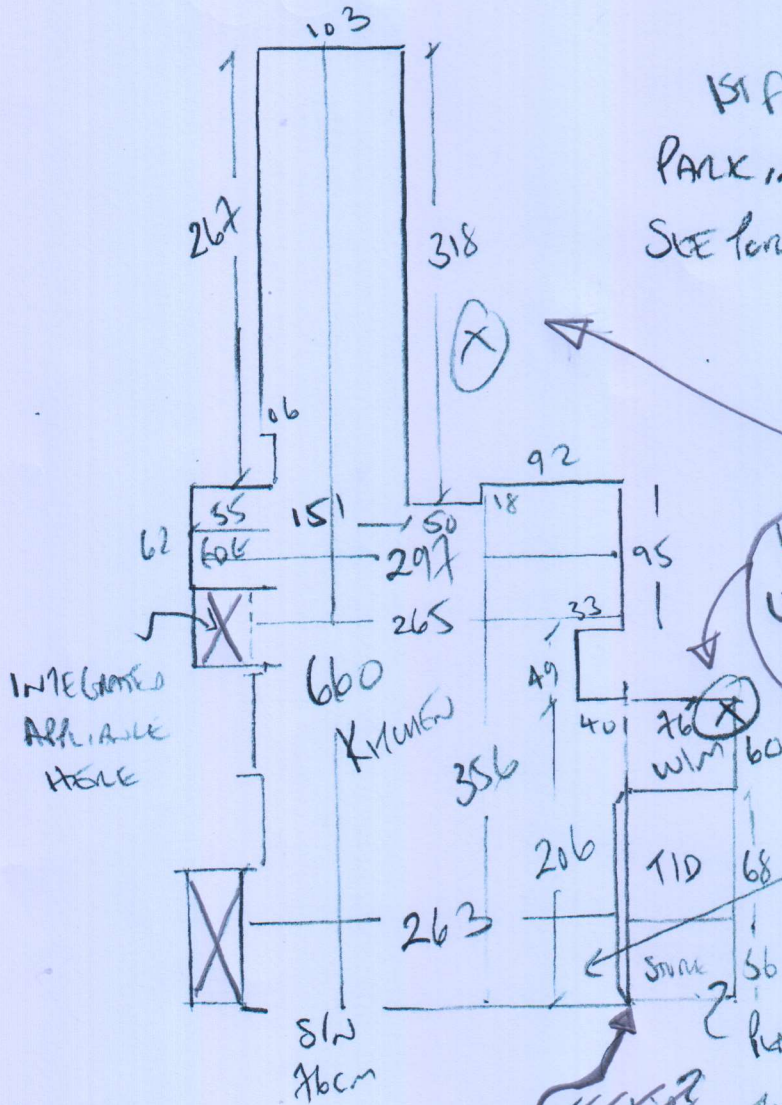

P28831  
KEOHANE  
62KENILWAM CT  
Lower Richmond  
SWIS 1EN

LOF2

Kitchen

Platform - Sewer

Country Club 2130

690 x 300 - 2070m<sup>2</sup>

P28831  
 KEOLHANE  
 62 KENILWORTH CT  
 LOWER LATHAM ROAD  
 SWIS IEN

2 of 2

1st floor from and main floor  
 PARK IN KENILWORTH COURT  
 SEE LATER FOR PARKING SPACE?

WASTE FROM X TO DO FILTER  
 UNDER WASHING MACHINE +  
 PLATFORM FOR TUMBLE DRYER

PATCH IN NEW SUBFLOOR  
 10cm x 60cm  
 WITH NEW W/3cm

Platform 15mm thick (CONCRETE)  
 THAT KITCHEN FLOOR  
 1.34M LENGTH REQUIRED TILE LIT  
~~HERE~~

WOOD FLOOR BOARDS  
 HANDBAARD on top  
 UP for wood effect custom vinyl perimeter tile  
 3 APPLIANCES TO MOVE