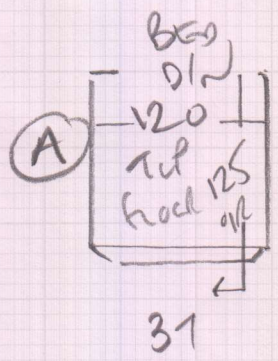

mrcarpet
 Job No: P2883A
 Name: BENOUES
 Address: 50 RUSHAME ROAD
 SWISS BLS
 Tel:
 Sheet: (1 of 3)

H/SIL
Super freedom
Colour 850 Urban obsession

Row 1 600 x 400
 Row 2 400 x 400
 Row 3 430 x 400
1430 x 400

57.20m²

* Leave all sizeable waste pieces with customer

* See note Ref Coik Mat on page 3

Job No: P28834
 Name: BRIDGES
 Address: 50 RUSHMORE ROAD
 SWIS 3LG

Tel:
 Sheet: **2 of 3**

45 x 118

To Have

* Bl/W' 15/2 67
 * 60 x 130 47 x 103 45 x 88

Job No: P28834
 Name: BLYDGES
 Address: 50 RUSTHUME ROAD
 SW15 3LG
 Tel:
 Sheet: 3 of 3

Move existing D/mat so that it meets the BRICKWORK at the front Door & then partition New SQ edge between ex coil & New CARPET.