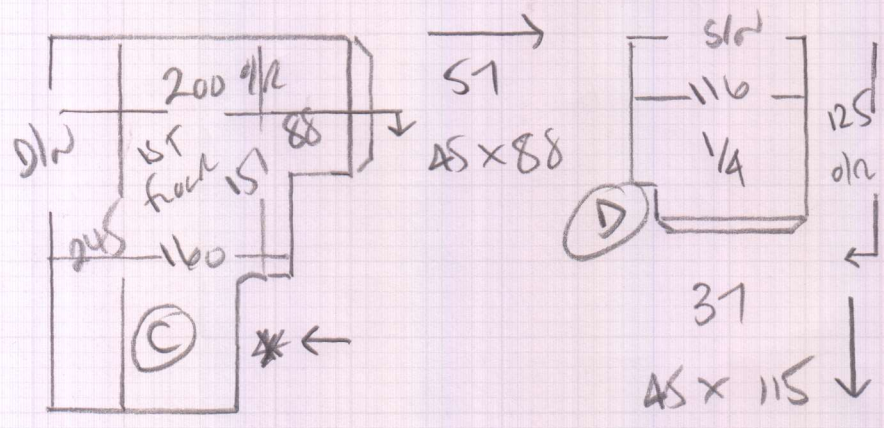

mrcarpet
 Job No: P2883A
 Name: BENOUES
 Address: 50 RUSHAME ROAD
 SWISS BLS
 Tel:
 Sheet: (1 of 3)

H/SIL
Super freedom
Colour 850 Urban obsession

Row 1 600 x 400
 Row 2 400 x 400
 Row 3 430 x 400
1430 x 400

57.20m²

* Leave all sizeable waste pieces with customer

* See note Ref Coik Mat on page 3

Job No: P28834
 Name: BRIDGES
 Address: 50 RUSHMORE ROAD
 SWIS 3LG

Tel:
 Sheet: **2 of 3**

45 x 118

To Have

* Bl/W' 15/2 67
 * 60 x 130 47 x 103 45 x 88

Job No: P28834
 Name: BLYDGES
 Address: 50 RUSTHUME ROAD
 SW15 3LG
 Tel:
 Sheet: 3 of 3

Move existing D/mat so that it meets the BRICKWORK at the front Door & then partition New SQ edge between ex coil & New CARPET.