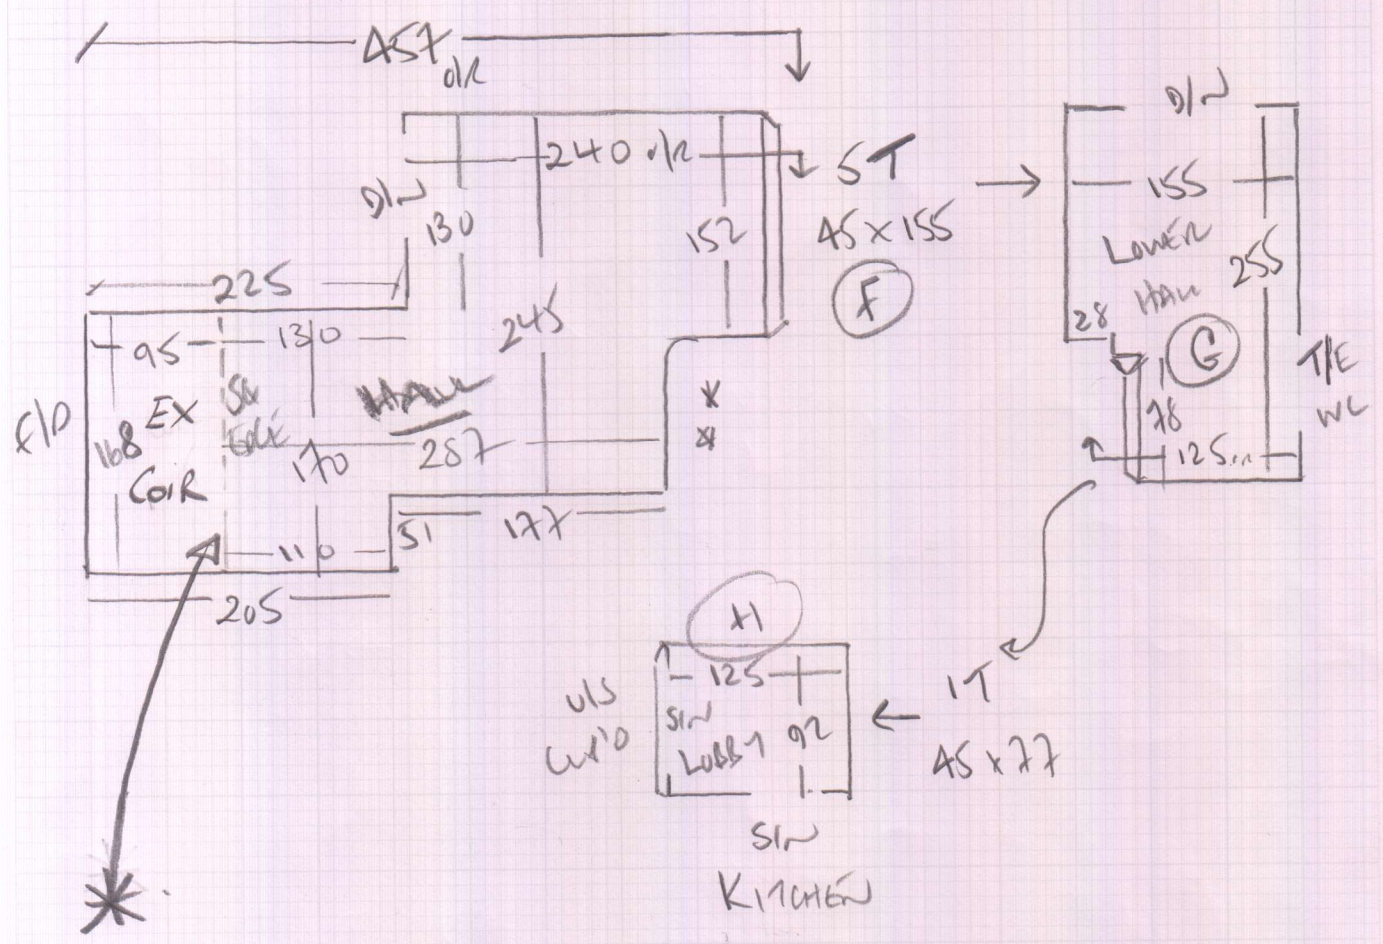

mrcarpet
 Job No: P2883A
 Name: BENOUES
 Address: 50 RUSHAME ROAD
 SWISS BLS
 Tel:
 Sheet: (1 of 3)

H/SIL
Super freedom
Colour 850 Urban obsession

Row 1 600 x 400
 Row 2 400 x 400
 Row 3 430 x 400
1430 x 400

57.20m²

* Leave all sizeable waste pieces with customer

* See note Ref Coik Mat on page 3

Job No: P28834
 Name: BRIDGES
 Address: 50 RUSHMORE ROAD
 SWIS 3LG

Tel:
 Sheet: **2 of 3**

45 x 118

To Have

* Bl/W' 15/2 67
 * 60 x 130 47 x 103 45 x 88

Job No: P28834
 Name: BLYDGES
 Address: 50 RUSTHUME ROAD
 SW15 3LG
 Tel:
 Sheet: 3 of 3

Move existing D/mat so that it meets the BRICKWORK at the front Door & then partition New SQ edge between ex coil & New CARPET.