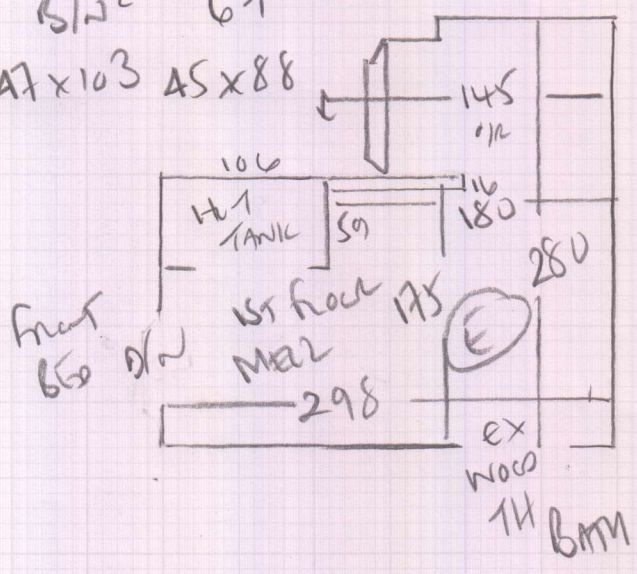

mrcarpet
 Job No: P2883A
 Name: BENOUES
 Address: 50 RUSHAME ROAD
 SWISS BLS
 Tel:
 Sheet: (1 of 3)

H/SIL
Super freedom
Colour 850 Urban obsession

Row 1 600 x 400
 Row 2 400 x 400
 Row 3 430 x 400
1430 x 400

57.20m²

* Leave all sizeable waste pieces with customer

* See note Ref Coik Mat on page 3

Job No: P28834
 Name: BRIDGES
 Address: 50 RUSHMORE ROAD
 SWIS 3LG

Tel:
 Sheet: **2 of 3**

45 x 118

To Have

* Bl/W' 15/2 67
 * 60 x 130 47 x 103 45 x 88

Job No: P28834
 Name: BLYDGES
 Address: 50 RUSTHUME ROAD
 SW15 3LG
 Tel:
 Sheet: 3 of 3

Move existing D/mat so that it meets the BRICKWORK at the front Door & then partition New SQ edge between ex coil & New CARPET.