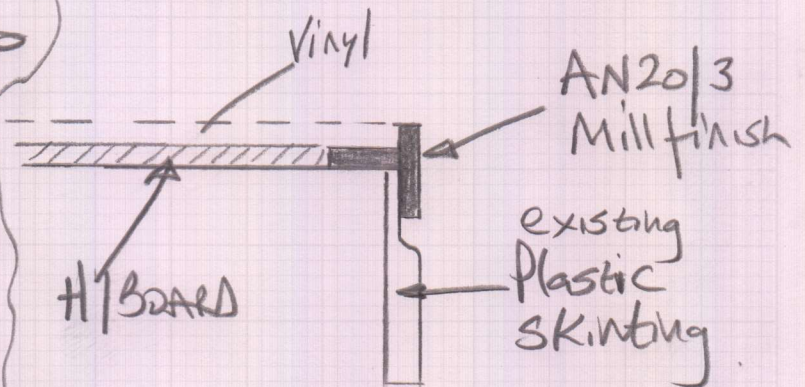

Designatex - 2149 Tuscany paving

150 Raised Platform	150 Square for Alan
---------------------------	---------------------------

$$= 95 \times 300$$

$$\approx 285m^2$$

mrcarpet
Job No: P28838
Name: Rystend Estates
Address:
Tel:
Sheet: of 1 of 2

* Drop this piece to Putney Shop ASAP as Customer wants it for something else.

*** WARNING**

If you throw this piece away you'll have to pay for a new piece!!

Fit AN20/3 to the two open sides of the platform then H/BOARD up to the back of the trim so there's no lip & then lay vinyl up to the trim as per

Mastic Perimeter of Vinyl

Keys from Putney

P28838
Rystead
Estates

2 of 2

74

108

AN20/3
TRIM