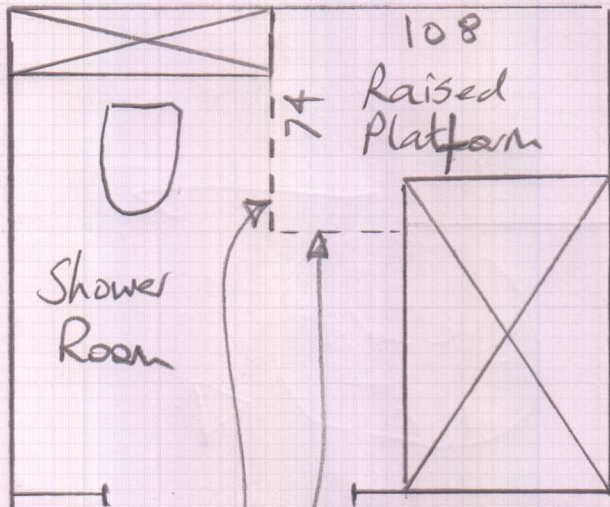

Designatex - 2149 Tuscany paving

150 Raised Platform	150 Square for Alan
---------------------------	---------------------------

$$= 95 \times 300$$

$$\approx 285m^2$$

mrcarpet
Job No: P28838
Name: Rystend Estates
Address:
Tel:
Sheet: of 1 of 2

* Drop this piece to Putney Shop ASAP as Customer wants it for something else.

*** WARNING**

If you throw this piece away you'll have to pay for a new piece!!

Fit AN20/3 to the two open sides of the platform then H/BOARD up to the back of the trim so there's no lip & then lay vinyl up to the trim as per