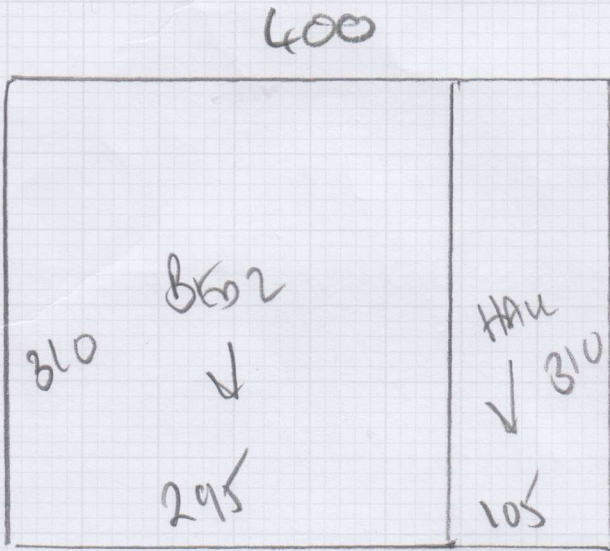

Job No: P28842  
 Name: Staffing  
 Address: 1st floor flat  
 29, WENTON ROAD  
 Tel: SW15 2LL  
 Sheet: 1 of 2

Pimlico Carpet 1000

Colour 8790 Orchid

LAW 310 x 400

BED 1 405 x 400

Lounge 490 x 400

1205 x 400

48.20m<sup>2</sup>