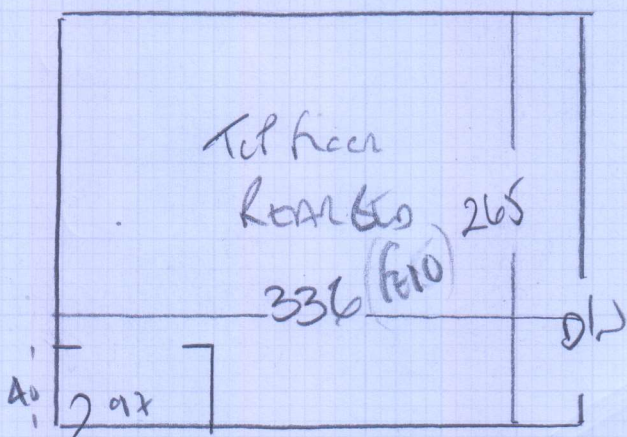

Job No: P28845
Name: BIRD
Address: 22 GRANGE ROAD
SW13 9RE

Tel: 1 of 2
Sheet:

Til floor
front BED
SLANE TWIST 'SU'
COLOUR SLO-SO35

610 PLAN 610 x 500

30.50m²

Til floor
REAR BED
SLANE TWIST 'SU'
COLOUR SLO-SO35

280 x 400

11.20m²

front floor bedroom
SLANE TWIST 'SU'
COLOUR SLO-SO35

225 x 400

9.00m²

front floor bedroom

Customer view

To see

675

A LATER DATE

*Cross Join To Be As Far Left
As Possible To Fall Under Bed

mrcarpet
Job No: P 28845
Name: BILD
Address: 22 CRANGE ROAD
SW13 9RE
Tel:
Sheet: 2 of 2

CARPET INTO THIS CUBBOARD PLEASE

Bathroom At
LATER DATE