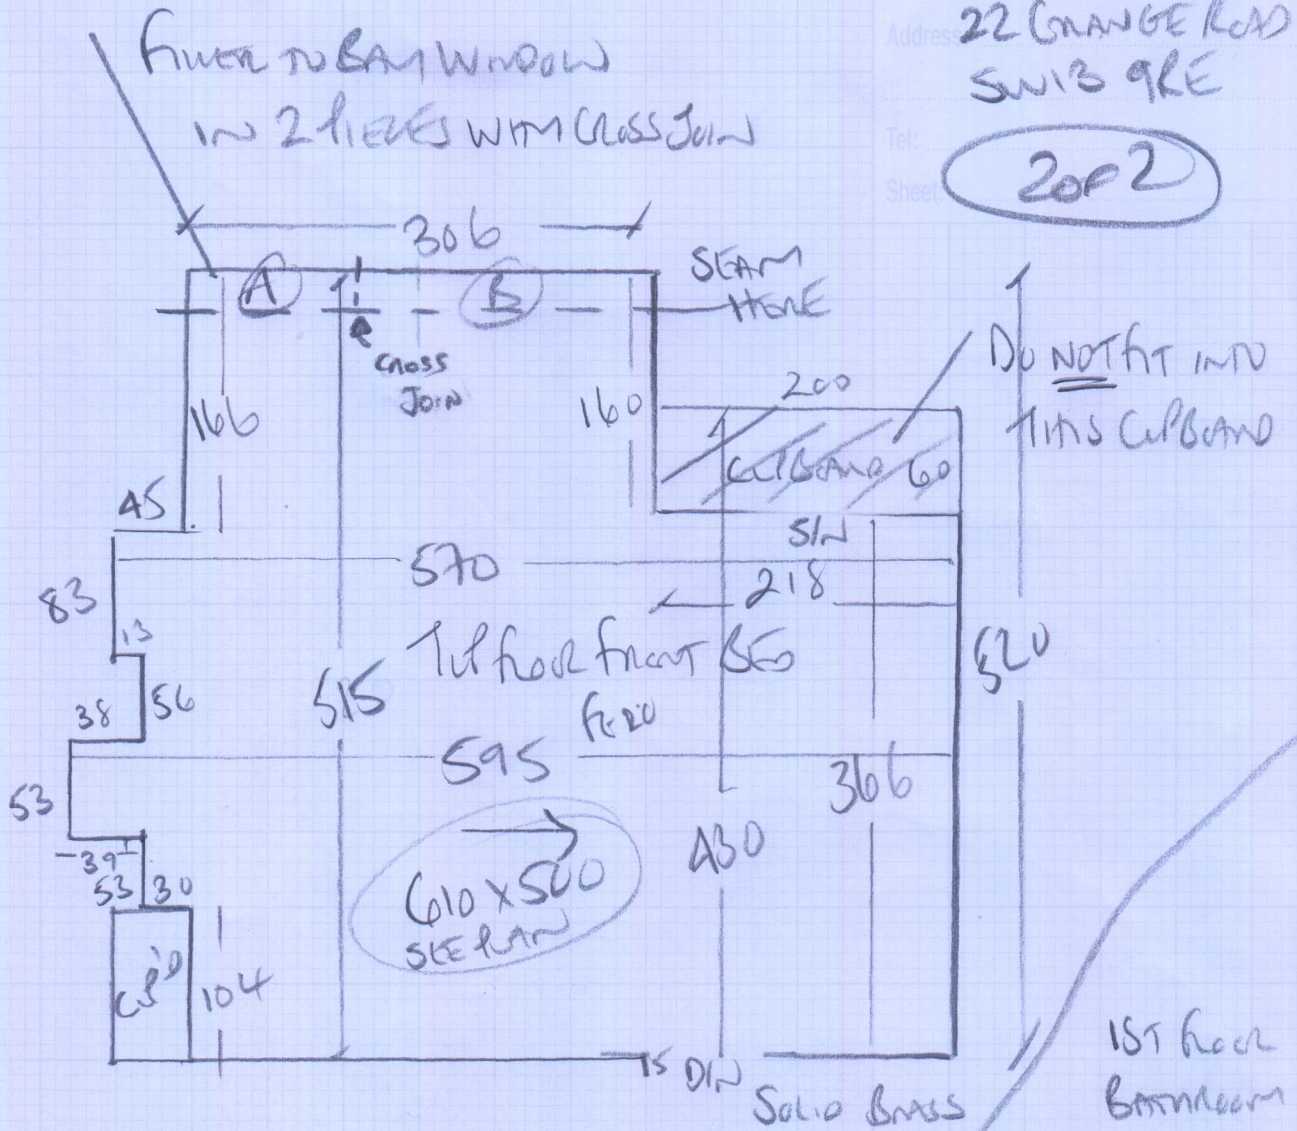

Job No: P28845
Name: BIRD
Address: 22 GRANGE ROAD
SW13 9RE

Tel: 1 of 2
Sheet:

Til floor
front BED
SLANE TWIST 'SU'
COLOUR SLO-SO35

610 PLAN 610 x 500

30.50m²

Til floor
REAR BED
SLANE TWIST 'SU'
COLOUR SLO-SO35

280 x 400

11.20m²

front floor bedroom
SLANE TWIST 'SU'
COLOUR SLO-SO35

225 x 400

9.00m²

front floor bedroom

Customer view

To see

675

A LATER DATE

*Cross Join To Be As Far Left
As Possible To Fall Under Bed

mrcarpet
Job No: P 28845
Name: BILD
Address: 22 CRANGE ROAD
SW13 9RE
Tel:
Sheet: 2 of 2

CARPET INTO THIS CUBBOARD PLEASE

Bathroom At
LATER DATE