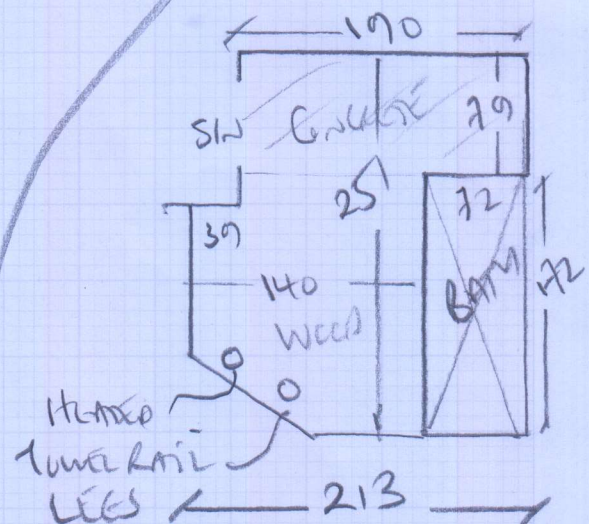

Job No: P28845
Name: BIRD
Address: 22 GRANGE ROAD
SW13 9RE

Tel: 1 of 2
Sheet:

Til floor
front BED
SLANE TWIST 'SU'
COLOUR SLO-SO35

610 PLAN 610 x 500

30.50m²

Til floor
REAR BED
SLANE TWIST 'SU'
COLOUR SLO-SO35

280 x 400

11.20m²

front floor bedroom
SLANE TWIST 'SU'
COLOUR SLO-SO35

225 x 400

9.00m²

front floor bedroom

Customer view

To see

675

A LATER DATE

*Cross Join To Be As Far Left
As Possible To Fall Under Bed

mrcarpet
Job No: P 28845
Name: BILD
Address: 22 CRANGE ROAD
SW13 9RE
Tel:
Sheet: 2 of 2

CARPET INTO THIS CUBBOARD PLEASE

Bathroom At
LATER DATE