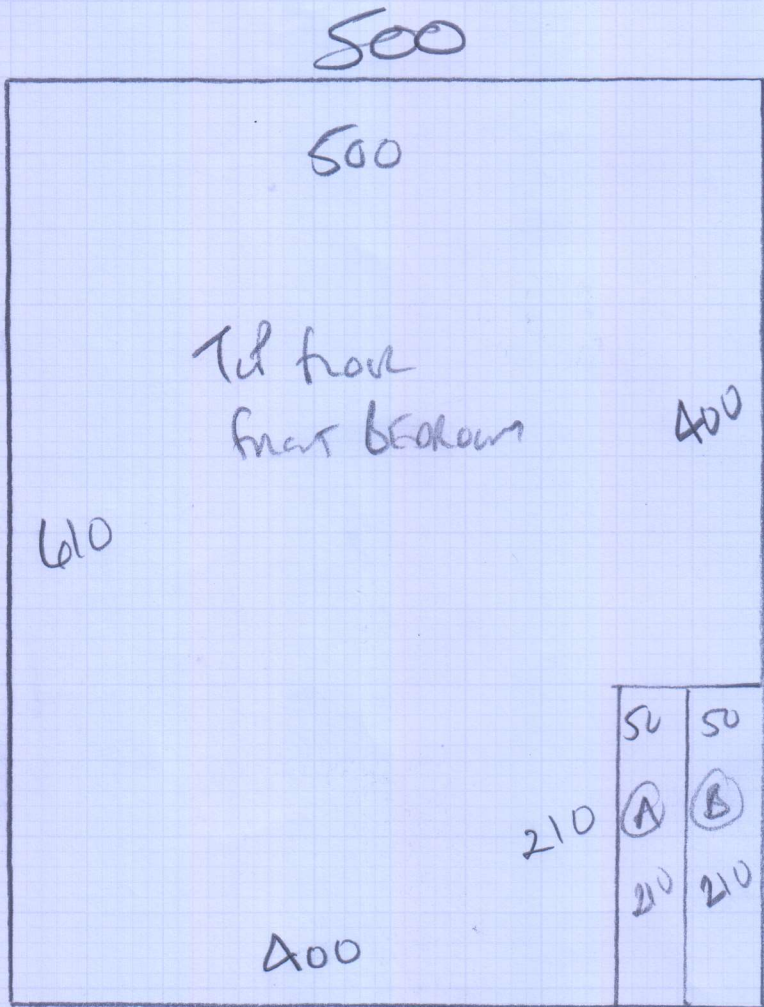

Job No: P28845
Name: BIRD
Address: 22 GRANGE ROAD
SW13 9RE

Tel: 1 of 2
Sheet:

Til floor
front BED
SLANE TWIST 'SU'
COLOUR SLO-SO35

610 PLAN 610 x 500

30.50m²

Til floor
REAR BED
SLANE TWIST 'SU'
COLOUR SLO-SO35

280 x 400

11.20m²

front floor bedroom
SLANE TWIST 'SU'
COLOUR SLO-SO35

225 x 400

9.00m²

front floor bedroom

Customer view

To see

675

A LATER DATE

*Cross Join To Be As Far Left
As Possible To Fall Under Bed

mrcarpet
Job No: P 28845
Name: BILD
Address: 22 CRANGE ROAD
SW13 9RE
Tel:
Sheet: 2 of 2

CARPET INTO THIS CUBBOARD PLEASE

Bathroom At
LATER DATE