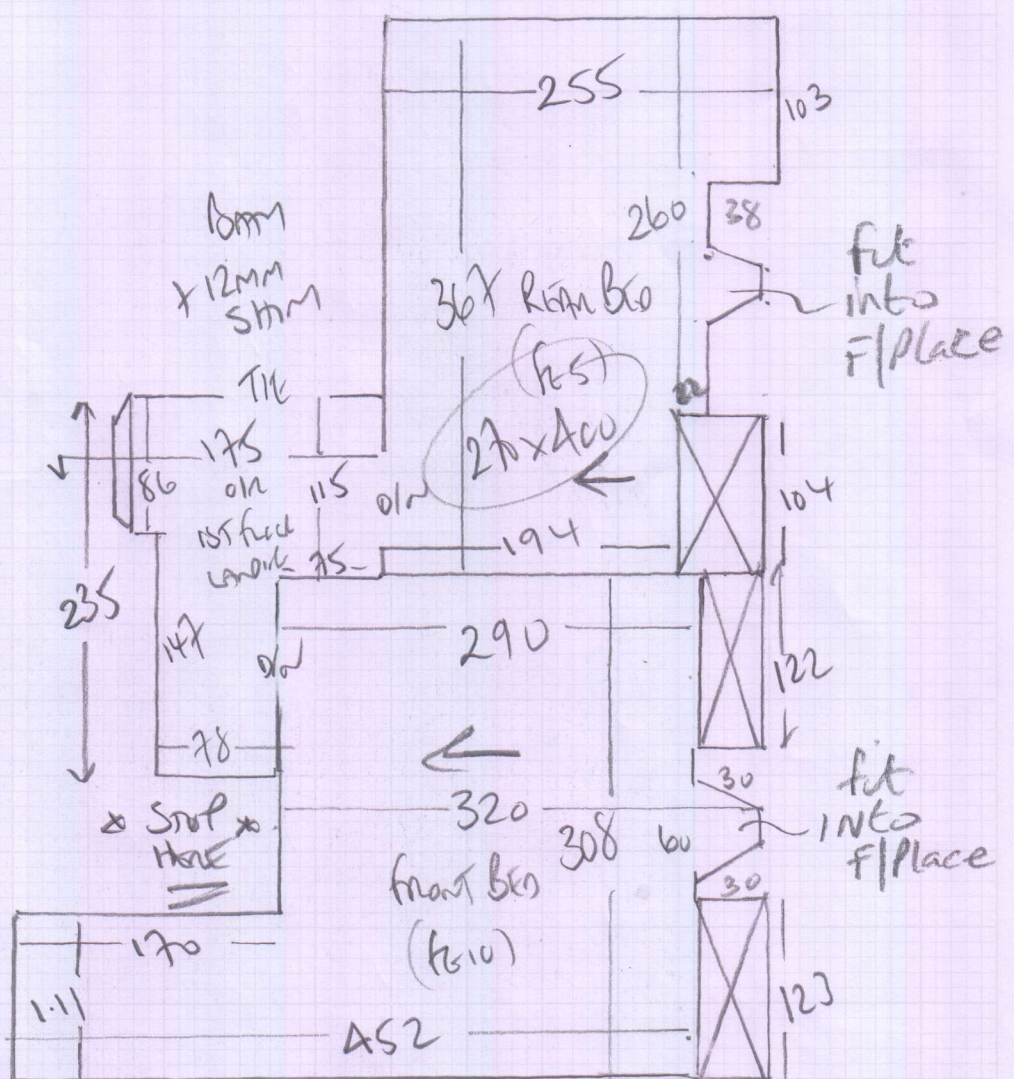

mrcarpets
 Job No: P28852
 Name: GIULIA NOTTI
 Address: 36 Ash Lane Rd
 SW15 1LR
 Tel:
 Sheet: 1 of 2

Cotswold
Corral Tenkesbury

Room 670 x 400
 Room 660 270 x 400
940 x 400

3760m²

Coir - Natural

Matwell 60 x 100

- * Keys from Shop
- * Customer travelling back from New York & should arrive home mid morning. if customer gets delayed lock the door when finished & put keys through letterbox
- * Must Hoover on Completion.

mrcarpet
 Job No: P 28852
 Name: GIULIANOTTI
 Address: 36 ASHLANE ROAD
 SWIS ILK
 Tel:
 Sheet: **2 of 2**

- w1 65 x 90
- w2 70 x 105
- w3 62 x 72
- 127
- 40 x 75
- Blk 40 x 95
- To wood floor
- in hall