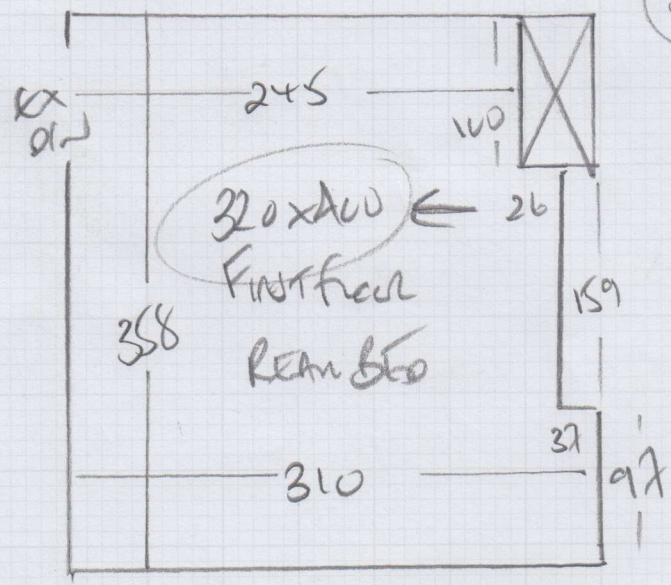

# \* Keys from Shop

mrcarpet  
 Job No: P 28855  
 Name: MANKOUZOS  
 Address: 9 BENDEN ROAD  
 SMS LU  
 Tel:  
 Sheet: of:

RUBBY - SARACUS 60  
 Lift B60 - 540 x A00  
 Rem B60 - 320 x A00  
860 x A00

34.40m<sup>2</sup>

\* MUST Hoover on Completion & leave Clean & Ready for Viewings.