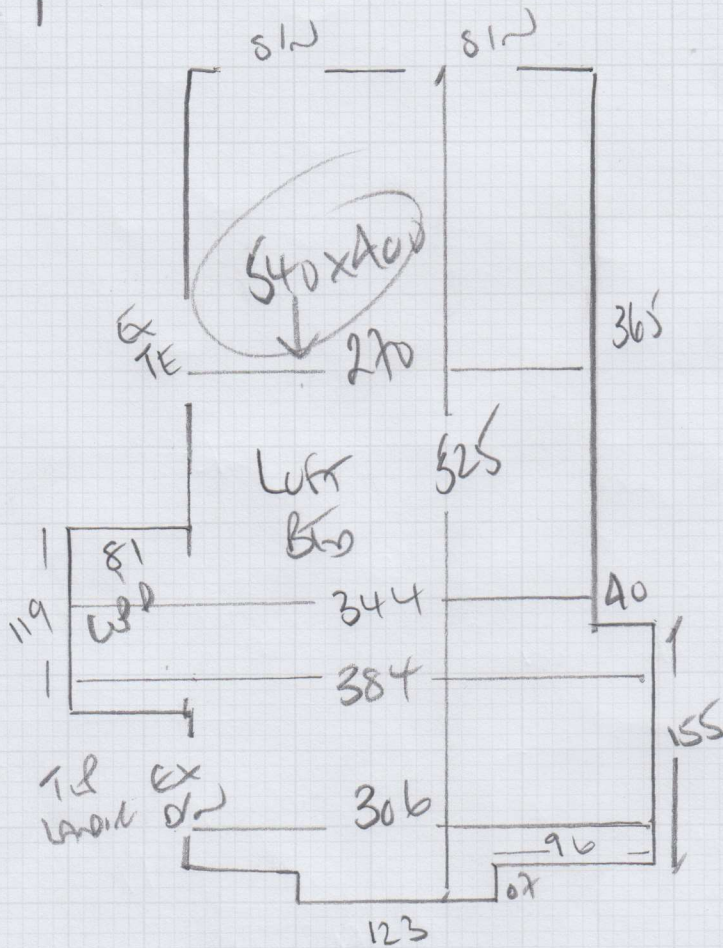

# \* Keys from Shop

mrcarpet  
 Job No: P 28855  
 Name: MANKOUZOS  
 Address: 9 BENDEN ROAD  
 SMS LU  
 Tel:  
 Sheet: of:

RUBBY - SARACUS 60  
 Lift B60 - 540 x A00  
 Rem B60 - 320 x A00  
860 x A00

34.40m<sup>2</sup>

\* MUST Hoover on Completion & leave Clean & Ready for Viewings.