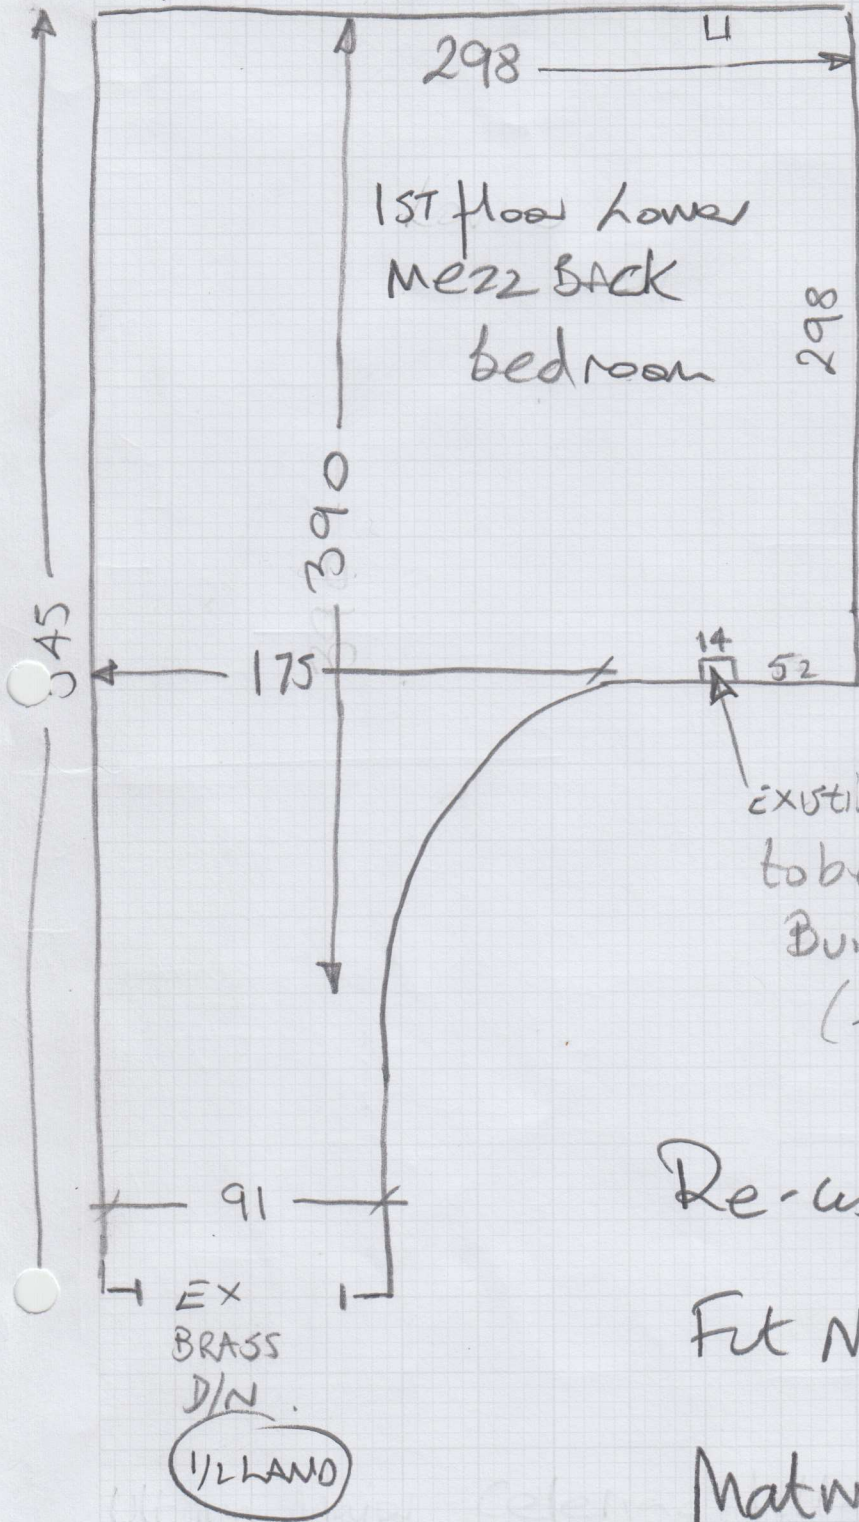

Cut Plan 560×366
 $= 20.50m^2$

Coil Mat - Natural

Matwell 110x100

* MUST LAY PADfelt

* MUST Hoover on Completion.

1ST floor

BACK

P28857

Job No

Name:

Address:

Tel:

Sheet:

Felicity Marraugh
INT DES

2 of 2

existing sliding w/robes
to be replaced with
Built in cup'ds
(Felicity to send drawings)

Re-use ex D/BARST/out

Fit New 420² felt

Matwell 104x100 Coir

Top floor