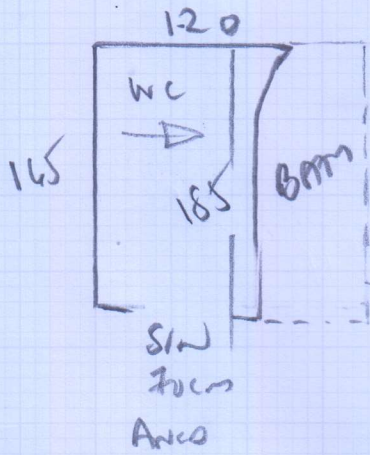

Job No: P 28892
Name: PERKINS
Address: 83A Lower Richmond Rd
SWIS 1EW
Tel: 10FC
Sheet:

Bathroom

ULTIMATE TONES

- GRANDON 06

135 x 200

= 2.7m²

- Wood floorboards
- White existing MDF ✓ *Some pre-drilled holes?*
- Re-line with Ann Linwood ✓
- WC + Pedestal sit on 'Blocks of wood' - Fit Around As Best Possible!