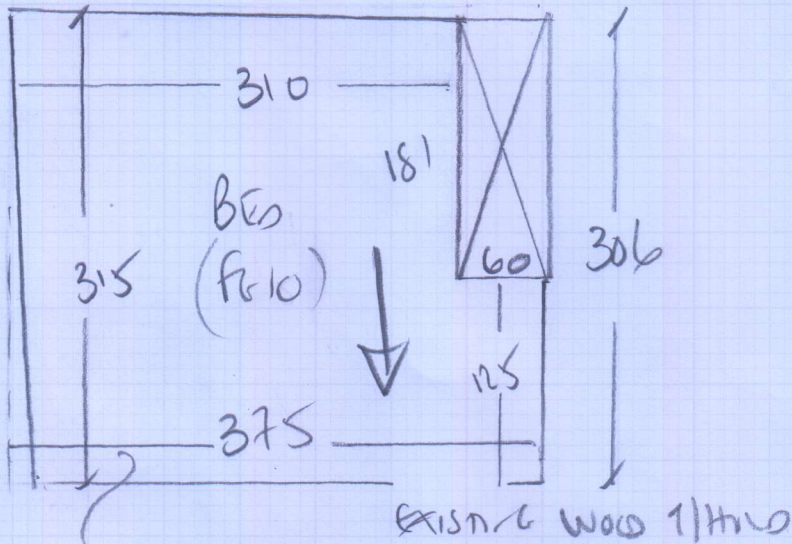

- MUST CALL NELLIE 30 MINS BEFORE ARRIVAL - 07966 561334
- PARKING AVAILABLE IMMEDIATELY NEXT DOOR TO BUILDING. ON ONE-WAY SYSTEM, BUILDING IS ON LEFT BEFORE "CARPETMAN".

mrcarpet
 Job No: P28900
 Name: STEPHENSON
 Address: FATT A
 375 KINNEY BROOK RD
 SW18 1JS
 Tel:
 Sheet: LOF1

LOW UNIT / CHEST DRAWERS

Bedroom

Ohio Cond

Color 1627/33

CONCRETE FLOOR

STICK STROKE

WHITE FELT BACK CARPET (STUCK)

LARGE BED + LOW CHEST TO MOVE

330 x 400

13.20m²