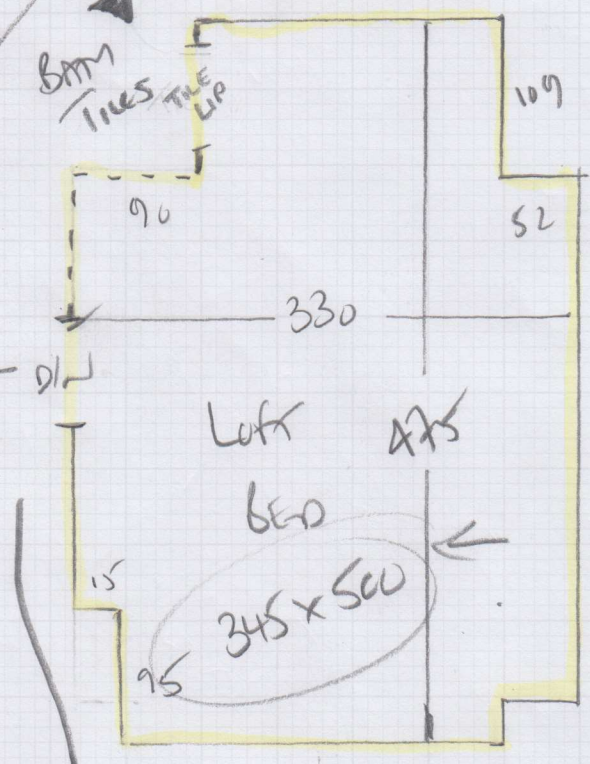

Job No: P28902
Name: Brown
Address: A Rusken Road
SWIS 10S

Tel:
Sheet: 10 of 2

Loft Bed
 Round 1mst 40'
 Color A0ES6
 3.45 x 500
 17.25m²

Cut Down Customers Own
 Carpet (2.00m x 2.00m)
 For Top Landing Full Width
 & Runner to Stairs

- Runner Width Depends On How Big The
 Actual Piece Of Carpet Is!

SEE PLAN
 2 of 2

mr carpet
 Job No: P28902
 Name: Brown
 Address: 4 No 115 New Road
 SW15 1DS
 Tel:
 Sheet: **2 of 2**

Final cut
 could to confirm
 200 x 400 8m²

Template on site without installing left bedroom?

ALTERNATIVELY - USING WASTE CARPET ON SITE ✓

Attach 200m x 200m - Very tight / NEAT SIZE

Total Landing only has 1cm allowance?
Very tight

- MEASURE PIECE PRECISELY ON SITE.
- CUT DOWN ON SITE.
- MAKE RUNNERS 1-2cm NARROWER IF NECESSARY TO MAKE LANDING FIT.