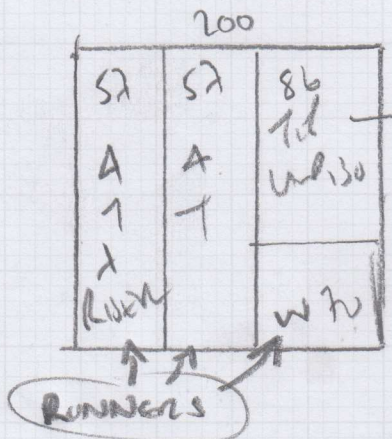

Job No: P28902
Name: Brown
Address: A Rusken Road
SWIS 10S

Tel:
Sheet: 10 of 2

Loft Bed
 Round 1mst 40'
 Color A0ES6
 3.45 x 500
 17.25m²

Cut Down Customers Own
 Carpet (2.00m x 2.00m)
 For Top Landing Full Width
 & Runner to Stairs

- Runner Width Depends On How Big The
 Actual Piece Of Carpet Is!

SEE PLAN
 2 of 2

mr carpet
 Job No: P28902
 Name: Brown
 Address: 4 No 115 New Road
 SW15 1DS
 Tel:
 Sheet: **2 of 2**

Final cut
 could to confirm
 200 x 400 8m²

Template on site without installing left bedroom?

ALTERNATIVELY - USING WASTE CARPET ON SITE ✓

Attach 200m x 200m - Very tight / NEAT SIZE

Total Landing only has 1cm allowance?
Very tight

- MEASURE PIECE PRECISELY ON SITE.
- CUT DOWN ON SITE.
- MAKE RUNNERS 1-2cm NARROWER IF NECESSARY TO MAKE LANDING FIT.