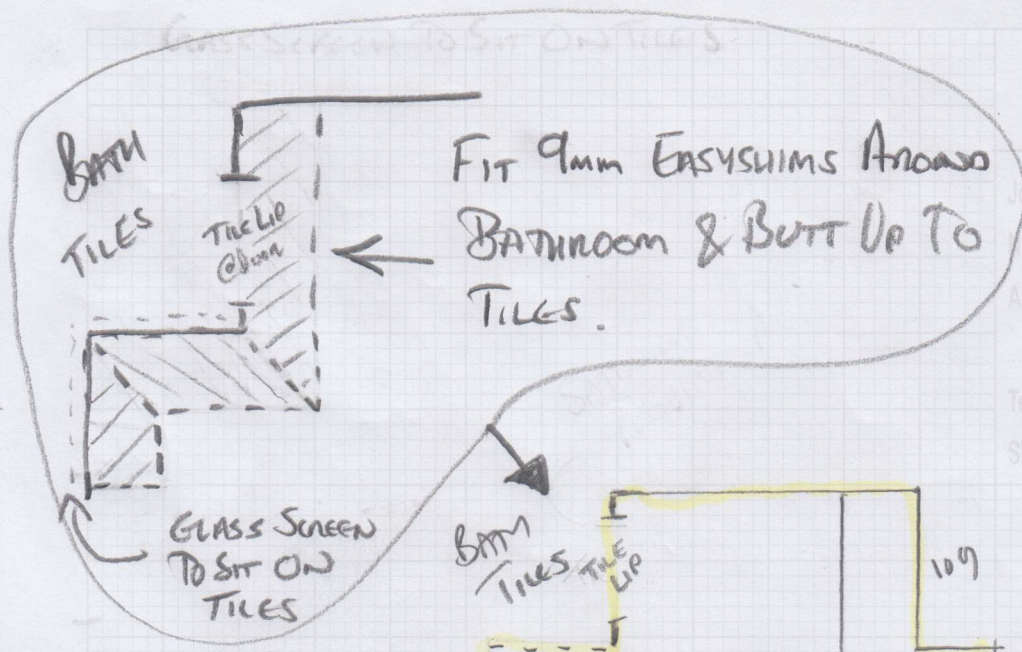

Job No: P28902
Name: Brown
Address: A Rusken Road
SWIS 10S

Tel:
Sheet: 10 of 2

Loft Bed
 Round 1mst 40'
 Color A0ES6
 3.45 x 500
 17.25m²

Cut Down Customers Own
 Carpet (2.00m x 2.00m)
 For Top Landing Full Width
 & Runner to Stairs

- Runner Width Depends On How Big The
 Actual Piece Of Carpet Is!

SEE PLAN
 2 of 2

mr carpet
 Job No: P28902
 Name: Brown
 Address: 4 No 115 New Road
 SW15 1DS
 Tel:
 Sheet: **2 of 2**

Final cut
 could to confirm
 200 x 400 8m²

Template on site without installing left bedroom?

ALTERNATIVELY - USING WASTE CARPET ON SITE ✓

Attach 200m x 200m - Very tight / NEAT SIZE

Total Landing only has 1cm allowance?
Very tight

- MEASURE PIECE PRECISELY ON SITE.
- CUT DOWN ON SITE.
- MAKE RUNNERS 1-2cm NARROWER IF NECESSARY TO MAKE LANDING FIT.