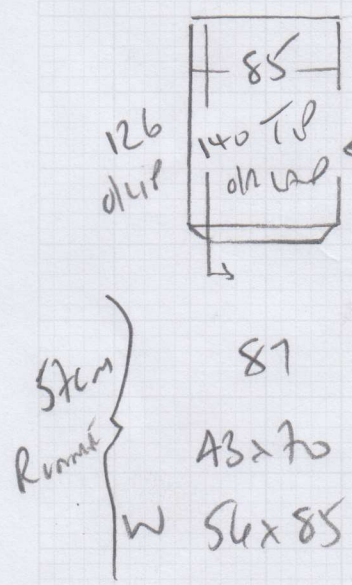

Job No: P28902
Name: Brown
Address: A Rusken Road
SWIS 10S

Tel:
Sheet: 10 of 2

Loft Bed
 Round 1mst 40'
 Color A0ES6
 3.45 x 500
 17.25m²

Cut Down Customers Own
 Carpet (2.00m x 2.00m)
 For Top Landing Full Width
 & Runner to Stairs

- Runner Width Depends On How Big The
 Actual Piece Of Carpet Is!

SEE PLAN
 2 of 2

mr carpet
 Job No: P28902
 Name: Brown
 Address: 4 No 115 New Road
 SW15 1DS
 Tel:
 Sheet: **2 of 2**

Final cut
 could to confirm
 200 x 400 8m²

Template on site without installing left bedroom?

ALTERNATIVELY - USING WASTE CARPET ON SITE ✓

Attach 200m x 200m - Very tight / NEAT SIZE

Total Landing only has 1cm allowance?
Very tight

- MEASURE PIECE PRECISELY ON SITE.
- CUT DOWN ON SITE.
- MAKE RUNNERS 1-2cm NARROWER IF NECESSARY TO MAKE LANDING FIT.