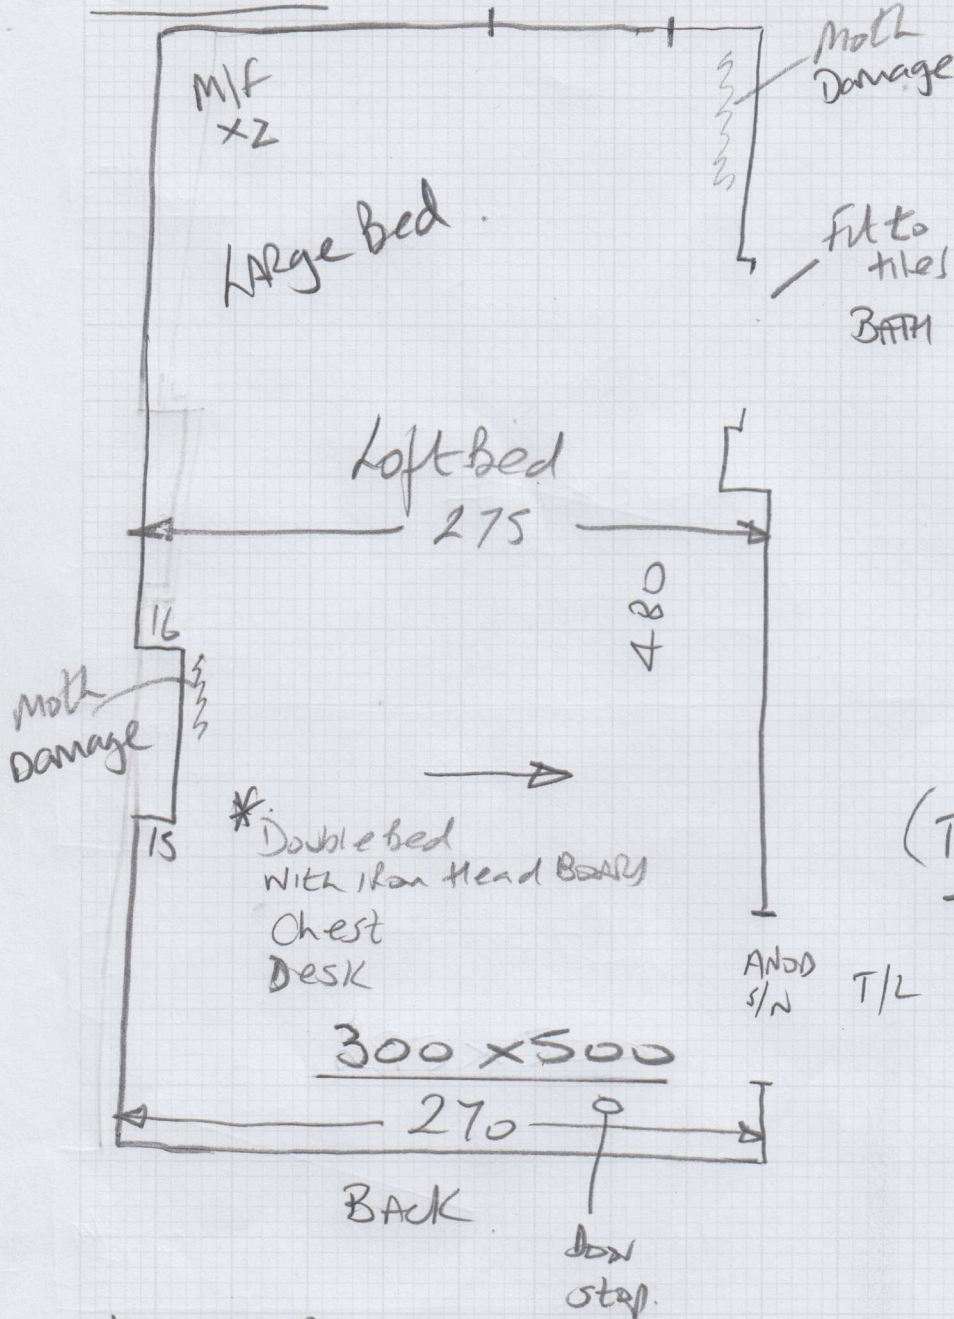

WALLS RAKE OUT!

\* Keys from  
Winkworth  
40 New Kings Rd  
SW6

Tel: 7731-3388

2nd floor

mrcarpet

Job No: P28903

Name: Toles

Address:

Tel:

Sheet:

2 of 2

WANS TAKE out

~~Cut out Moth damage & bag up before taking away (it appears to be old damage No signs of current activity)~~

\* Existing Carpets already removed By Customer

\* MUST LAY PARFELT & Hoover on Completion.