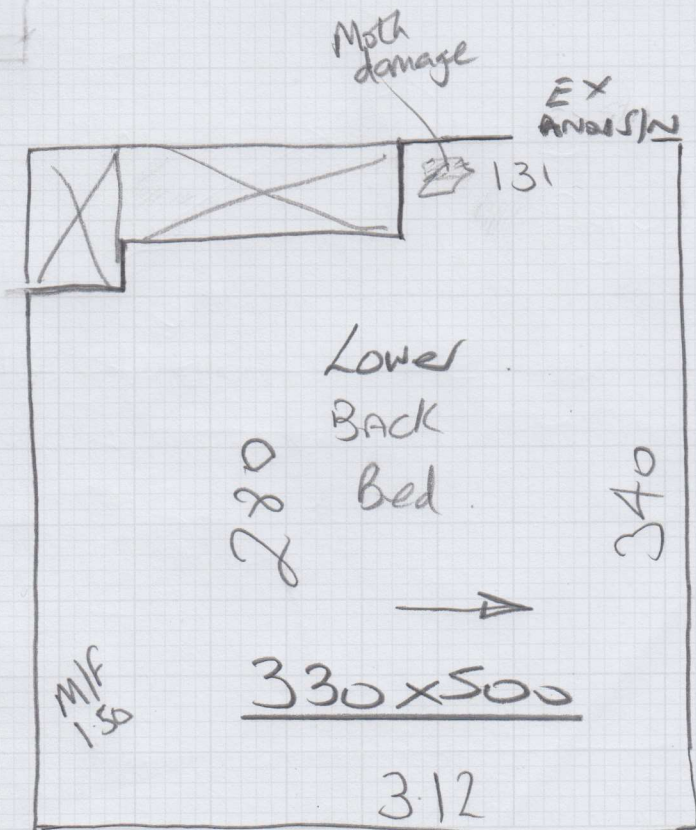

WALLS RAKE OUT!

\* Keys from  
Winkworth  
40 New Kings Rd  
SW6

Tel: 7731-3388

2nd floor

mrcarpet

Job No: P28903

Name: Toles

Address:

Tel:

Sheet:

2 of 2

WANS TAKE out

~~Cut out Moth damage & bag up before taking away (it appears to be old damage No signs of current activity)~~

\* Existing Carpets already removed By Customer

\* MUST LAY PARFELT & Hoover on Completion.