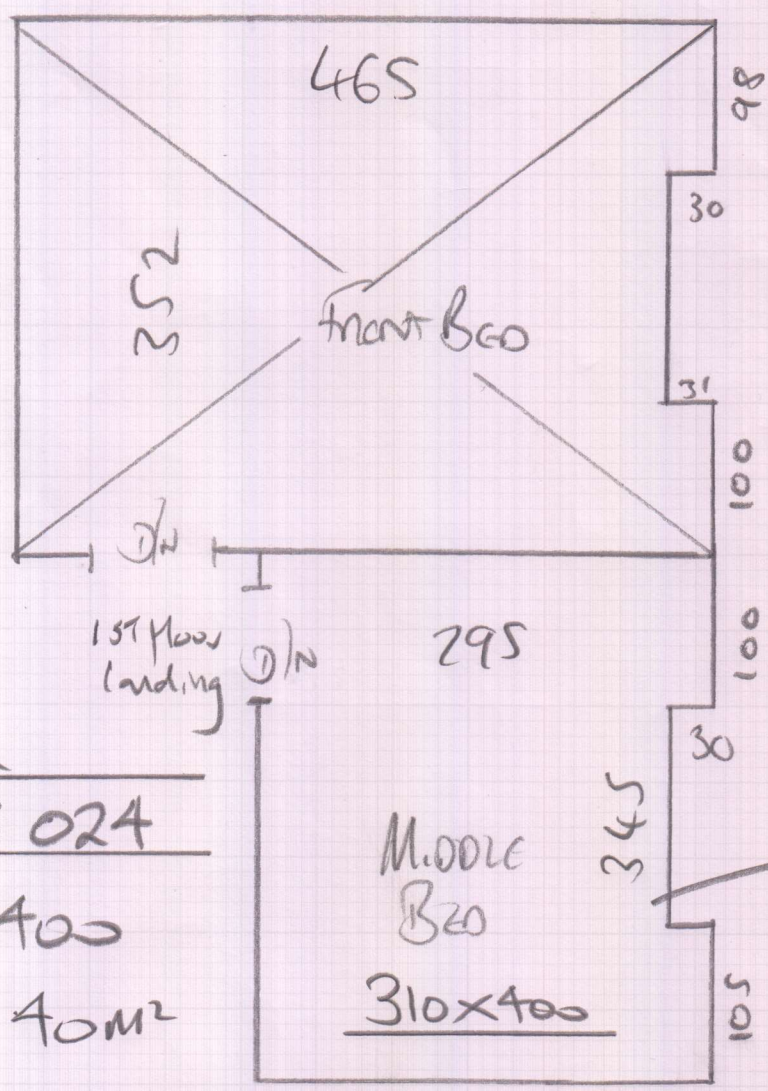

mrcarpets
 Job No: P28905
 Name: Palmer
 Address: (1041)
 Tel:
 Sheet: of:

Boston
Col. Bos 024
 = 310x400
 = 1240m²

This room only

* Must lay pad felt + Colours Green u/Lay.