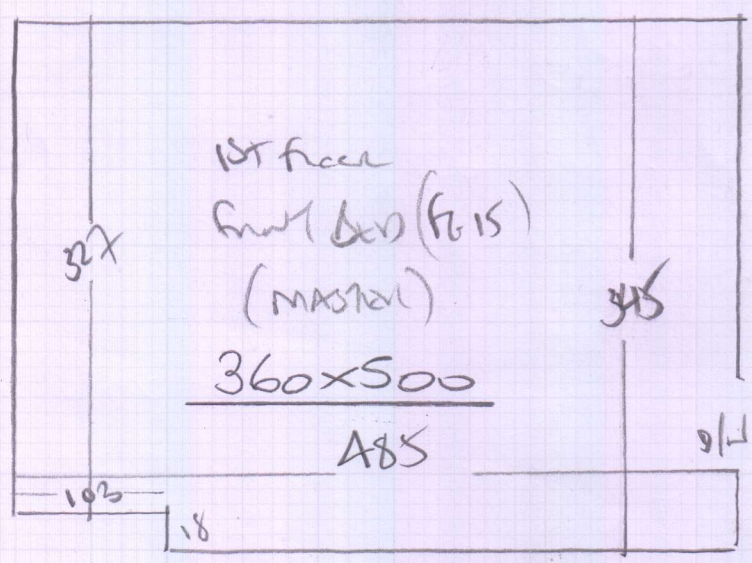

mrcarpet
 Job No: P28909
 Name: VAN SPOONBERGHE
 Address: 93 MADRID LAAN
 SW13 9LX
 Tel:
 Sheet: 1 of 2

3 bedrooms
Lintex 1m150-LNT50-206
 PLAN 1 1280 x 400
 = 51.20m²

first floor
 (MASTER BED) 360 x 500
 = 1800m²

* Run Carpets into
 Cup'ds in top floor
 bedrooms in one piece.

** MUST Lay Padfelt.

Job No: P28909
 Name: VAN STEENBERGHE
 Address: 93 MADRID LANE
 SW13 9LR

Tel:

Sheet:

2 of 2

updraught!
MUST lay padfelt.