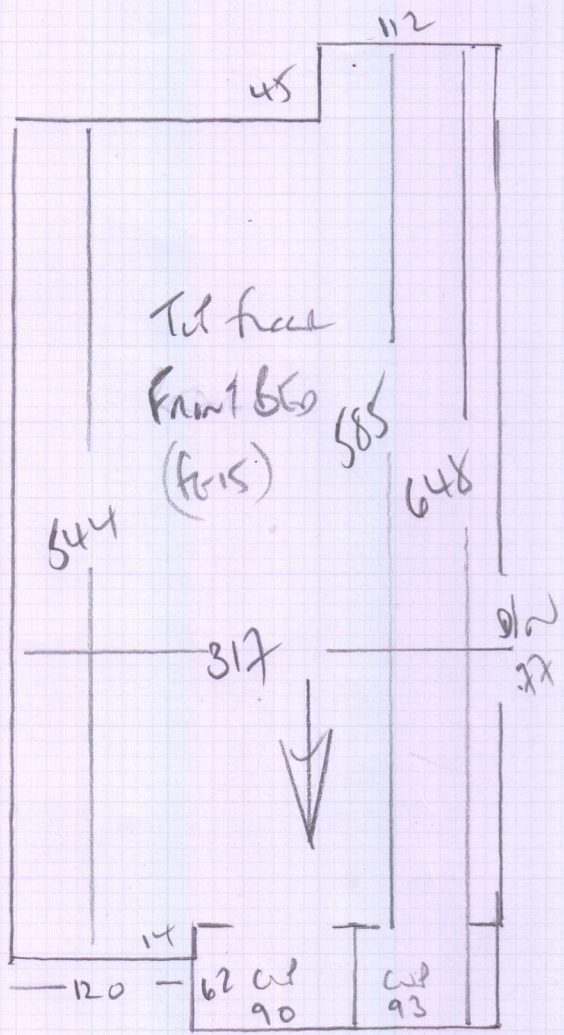

mrcarpet
 Job No: P28909
 Name: VAN SPOONBERGHE
 Address: 93 MADRID LAAN
 SW13 9LX
 Tel:
 Sheet: 1 of 2

3 bedrooms
Lintex 1m150-LNT50-206
 PLAN 1 1280 x 400
 = 51.20m²

first floor
 (MASTER BED) 360 x 500
 = 1800m²

* Run Carpets into
 Cup'ds in top floor
 bedrooms in one piece.

** MUST Lay Padfelt.

Job No: P28909
 Name: VAN STEENBERGHE
 Address: 93 MADRID LANE
 SW13 9LR

Tel:

Sheet:

2 of 2

updraught!
MUST lay padfelt.