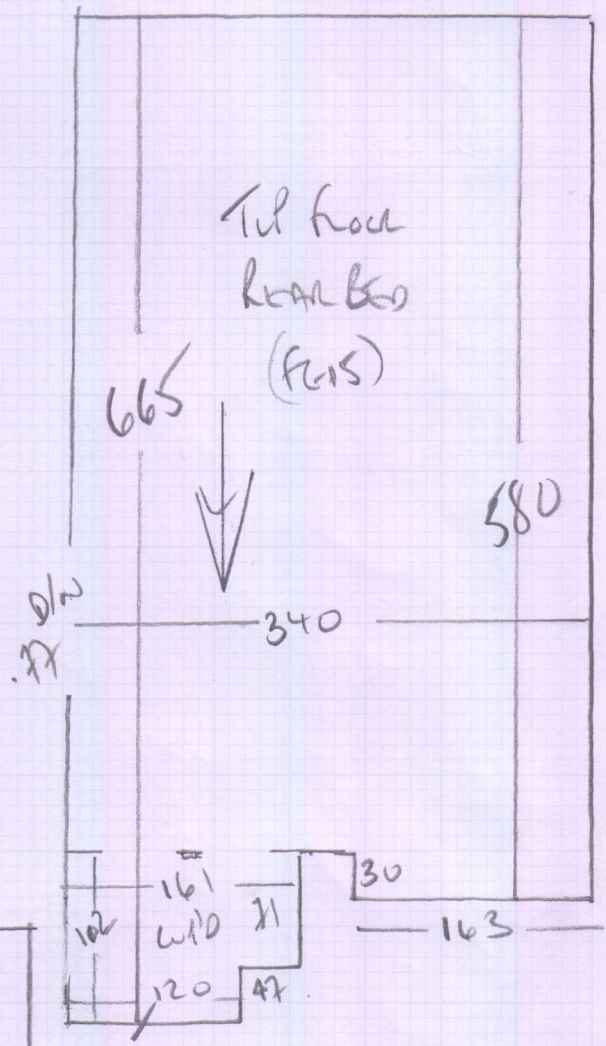

mrcarpet
 Job No: P28909
 Name: VAN SPOONBERGHE
 Address: 93 MADRID LAAN
 SW13 9LX
 Tel:
 Sheet: 1 of 2

3 bedrooms
Lintex 1m150-LNT50-206
 PLAN 1 1280 x 400
 = 51.20m²

first floor
 (MASTER BED) 360 x 500
 = 1800m²

* Run Carpets into
 Cup'ds in top floor
 bedrooms in one piece.

** MUST Lay Padfelt.

Job No: P28909
 Name: VAN STEENBERGHE
 Address: 93 MADRID LANE
 SW13 9LR

Tel:

Sheet:

2 of 2

updraught!
MUST lay padfelt.