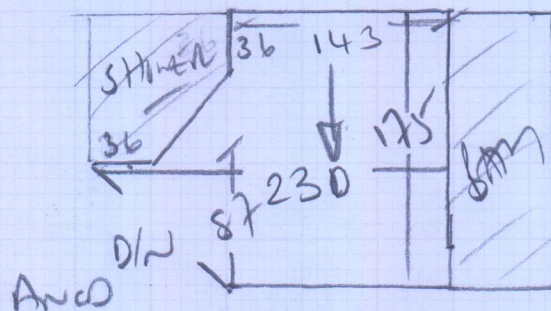

Job No: P28918
Name: TICCIAI

Address:
Tel: 1 of 2

Sheet: of:
ROLANO TWIST 5002
- RUTSOCO3
260 x 400

* MUST TAKE SPARE PIECES TO SITE
AS CUSTOMER WANTS TO DO THE GROUND
FLOOR WC AS WELL - 1.19 x 0.79m AS PER
CUSTOMER'S OWN SIZES.

(CUST TO PAY
£40 CASH DIRECT
FOR FITTING)

ULTINA MASTER TWIST
- SEASPRAY
185 x 366

1st floor Bathroom

Job No: P28918
 Name: TICCIATI
 Address: 8 NASSAU ROAD
 SWISS GOLF
 Tel:
 Sheet: 2 of 2

RUBIAS TWIST '50' Colour R. 150003

$260 \times 400 = 1040m^2$

1st floor Bathroom

ULTIMA 'MASCAL' TWIST Colour SEASIDE

$185 \times 366 = 677m^2$

Revised floors in both bathrooms

Ultima twist lives on old felt + stone

cannot move!! in both bathrooms