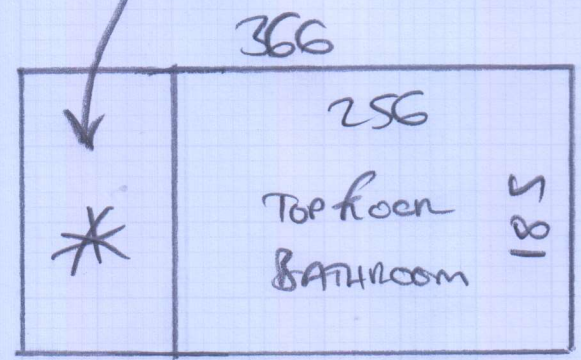

Job No: P28918
Name: TICCIAI

Address:
Tel: 1 of 2

Sheet: of:
ROLANO TWIST 5002
- RUTSOCO3
260 x 400

* MUST TAKE SPARE PIECES TO SITE
AS CUSTOMER WANTS TO DO THE GROUND
FLOOR WC AS WELL - 1.19 x 0.79m AS PER
CUSTOMER'S OWN SIZES.

(CUST TO PAY
£40 CASH DIRECT
FOR FITTING)

ULTINA MASTER TWIST
- SEASPRAY
185 x 366

1st floor Bathroom

Job No: P28918
 Name: TICCIATI
 Address: 8 NASSAU ROAD
 SWISS GOLF
 Tel:
 Sheet: 2 of 2

RUBIAS TWIST '50' Colour R. 150003

$260 \times 400 = 1040m^2$

1st floor Bathroom

ULTIMA 'MASCAL' TWIST Colour SEASIDE

$185 \times 366 = 677m^2$

Revised floors in both bathrooms

Ultima twist lives on old felt + stone

cannot move!! in both bathrooms