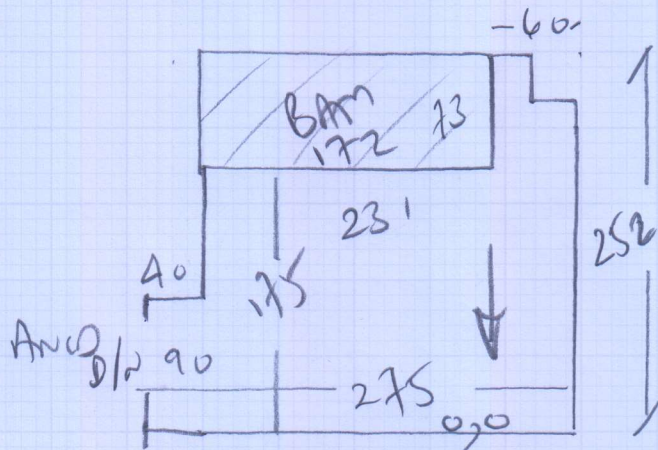

Job No: P28918
Name: TICCIAI

Address:
Tel: 1 of 2

Sheet: of:
ROLANO TWIST 5002
- RUTSOCO3
260 x 400

* MUST TAKE SPARE PIECES TO SITE
AS CUSTOMER WANTS TO DO THE GROUND
FLOOR WC AS WELL - 1.19 x 0.79m AS PER
CUSTOMER'S OWN SIZES.

(CUST TO PAY
£40 CASH DIRECT
FOR FITTING)

ULTINA MASTER TWIST
- SEASPRAY
185 x 366

1st floor Bathroom

Job No: P28918
 Name: TICCIATI
 Address: 8 NASSAU ROAD
 SWISS GOLF
 Tel:
 Sheet: 2 of 2

RUBIAS TWIST '50' Colour R. 150003

$260 \times 400 = 1040m^2$

1st floor Bathroom

ULTIMA 'MASCAL' TWIST Colour SEASIDE

$185 \times 366 = 677m^2$

Revised floors in both bathrooms

Ultima twist lives on old felt + stone

cannot move!! in both bathrooms