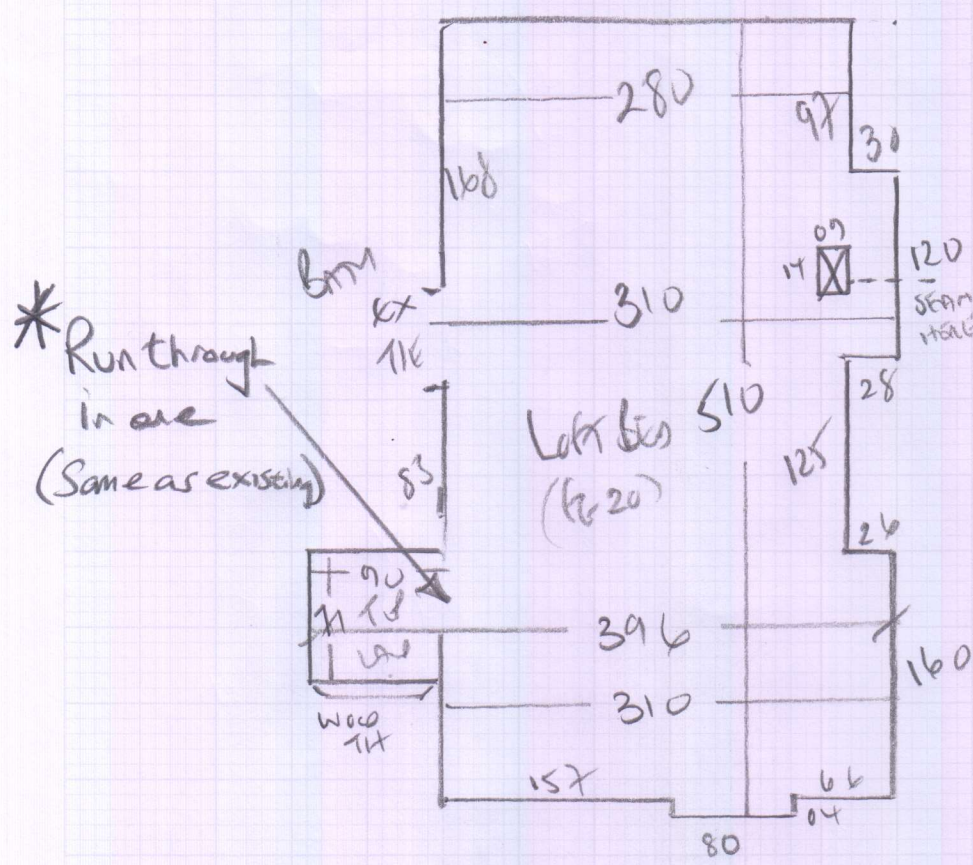

mrcarpets
 Job No: P28926
 Name: LEAN
 Address: 44 DUNGAN ROAD
 SE27 9LP
 Tel:
 Sheet: 1 of 1

White Lead line
 on (wood) (green) trim
 * USE EXISTING UTM + SLE

White 2x 15 floor bed
 Lulworth on 10mm putan
 * USE EXISTING UTM + SLE

3 Bedrooms
NAPLES
COLOUR NAP-ROA
 Left Bed + Tolland 525 x 400
 1st floor MIDDLE BED 315 x 400
 1st floor REAR BED 215 x 400
 10.55 x 400
 (A2.20m²)