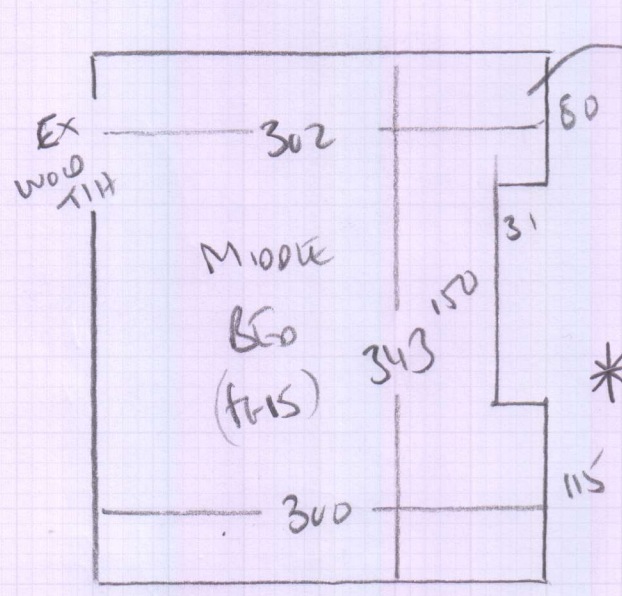

mrcarpets
 Job No: P28926
 Name: LEAN
 Address: 44 DUNGAN ROAD
 SE27 9LP
 Tel:
 Sheet: 1 of 1

White Lead line
 on (wood) (green) trim
 * USE EXISTING UTM + SLE

White 2x 15 floor bed
 Lulworth on 10mm putan
 * USE EXISTING UTM + SLE

3 Bedrooms
NAPLES
COLOUR NAP-ROA
 Left Bed + Tolland 525 x 400
 1st floor MIDDLE BED 315 x 400
 1st floor REAR BED 215 x 400
 10.55 x 400
 (A2.20m²)