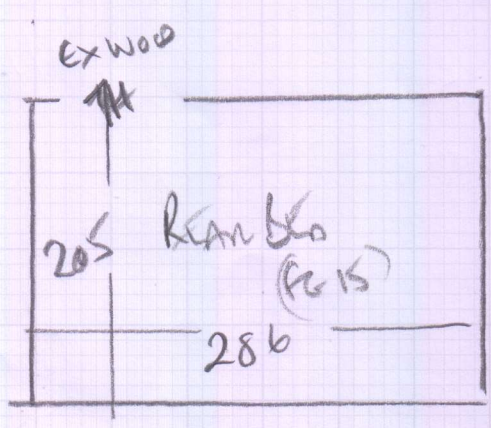

mrcarpets
 Job No: P28926
 Name: LEAN
 Address: 44 DUNGAN ROAD
 SE27 9LP
 Tel:
 Sheet: 1 of 1

White Lead line
 on (wood) (green) trim
 * USE EXISTING UTM + SLE

White 2x 15 floor bed
 Lulworth on 10mm putan
 * USE EXISTING UTM + SLE

3 Bedrooms
NAPLES
COLOUR NAP-ROA
 Left Bed + Tolland 525 x 400
 1st floor MIDDLE BED 315 x 400
 1st floor REAR BED 215 x 400
 10.55 x 400
 (A2.20m²)