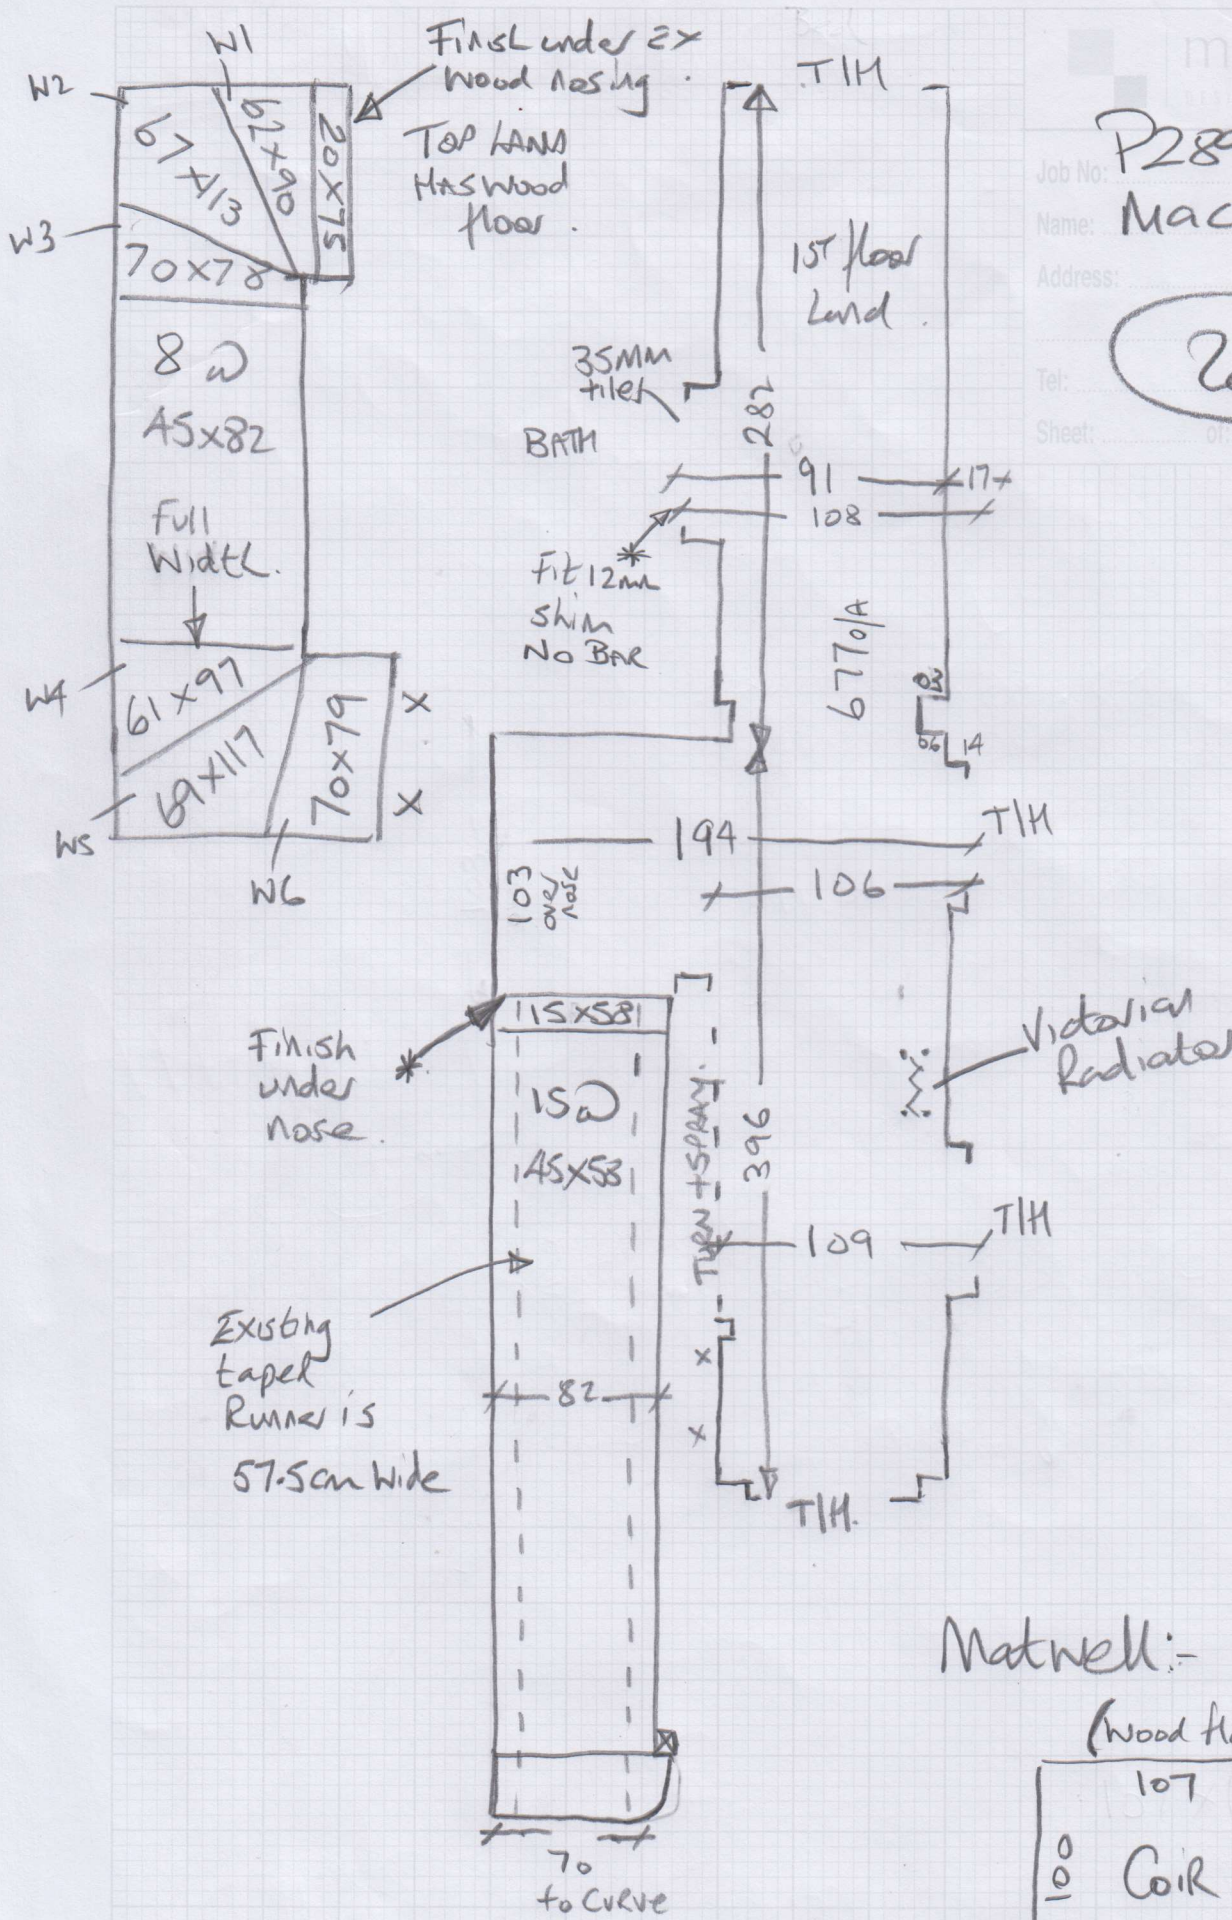

MUST MATCH PATTERN FROM 1ST LANDING TO RUNNER

mrcarpet
 Job No: P28927
 Name: MacLeod
 Address:
 Tel:
 Sheet: of:

1 of 2

Wool Quinky B
 - HONEYCOMB GREY
 890 x 366

= 32.57m²

PATTERN REPEAT =
 13.65cm ↓ 10.20cm ↔

* CUT RUNNER AT WAREHOUSE.
MUST CENTRALISE PATTERN BEFORE CUTTING.
 SEND TO KASIA FOR TAPING ASAP.

Job No: P28927
 Name: Macleod
 Address:
 Tel: 202
 Sheet: 01

Matwell:-