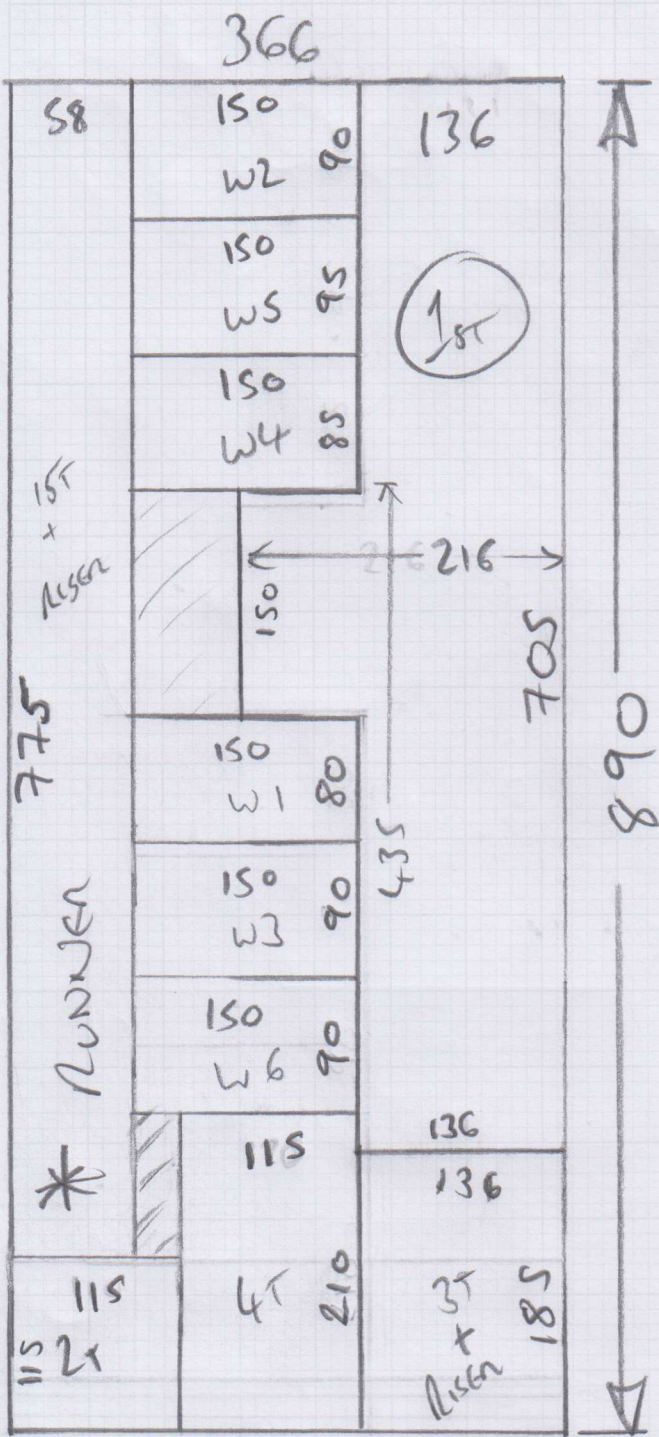

MUST MATCH PATTERN FROM 1ST LANDING TO RUNNER

mrcarpet
 Job No: P28927
 Name: MacLeod
 Address:
 Tel:
 Sheet: of:

1 of 2

Wool Quinky B
 - HONEYCOMB GREY
 890 x 366

= 32.57m²

PATTERN REPEAT =
 13.65cm ↓ 10.20cm ↔

* CUT RUNNER AT WAREHOUSE.
MUST CENTRALISE PATTERN BEFORE CUTTING.
 SEND TO KASIA FOR TAPING ASAP.

Job No: P28927
 Name: Macleod
 Address:
 Tel: 202
 Sheet: 01

Matwell:-