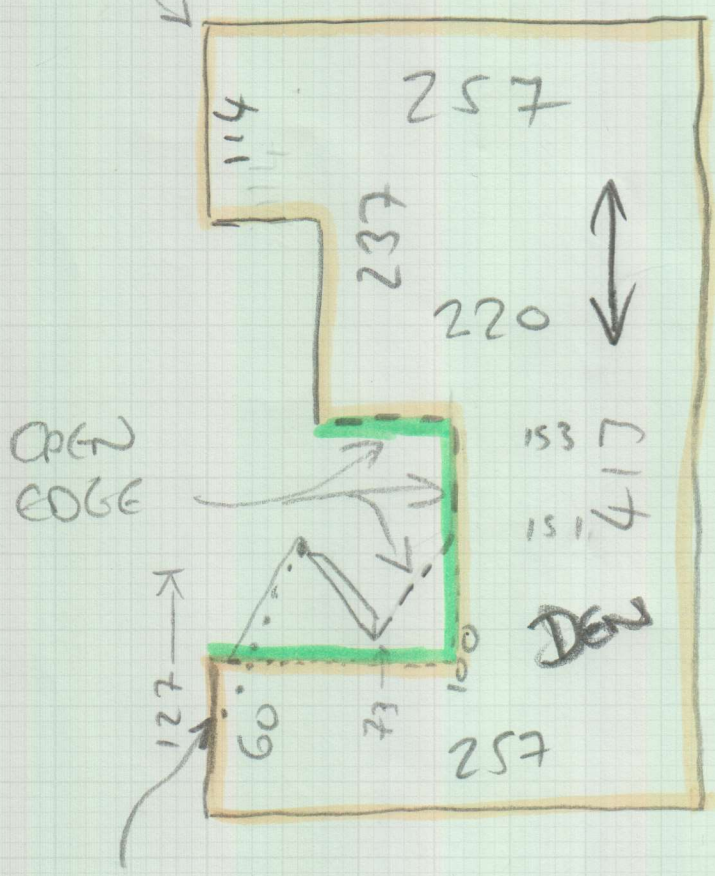

DEN - UP SPIRAL STAIRCASE  
FROM TOP REAR BED

mrcarpet  
 Job No: P28935  
 Name: PETTYFEN  
 Address: 20F2  
 Tel:  
 Sheet: of:

ULTIMATE TIMBER VINYL  
- GOGWOOD SL43

430 x 300  
 = 129m<sup>2</sup>

CEILING  
 SLOPES DOWN  
 TO FLOOR  
 HERON ROOM

No Spindles on

Uneven floor

SPINDLES

- HANDBOARDS LAID BY BUILDER.
- FIT OVER HANDBOARDED AREA ONLY.
- CUT NEAR EDGE AT OPEN GOGGE AT STAIRCASE VOID & TO LOWER WOODS