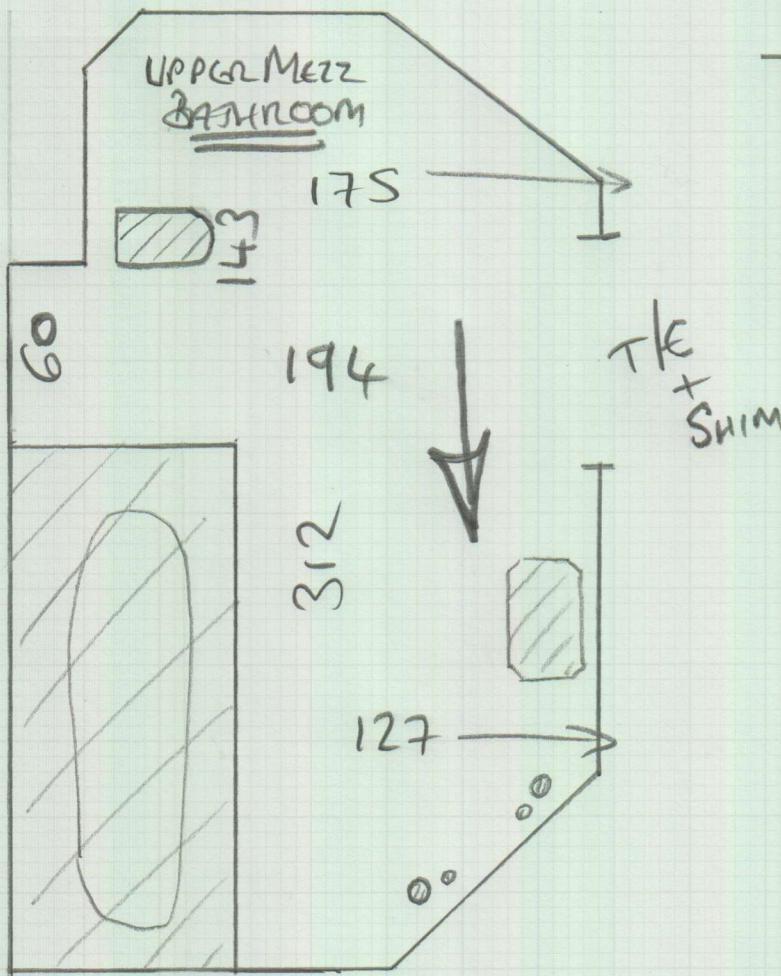

\* Check if Cust. Prefers  
 White Or Clear Mastic  
 Before Doing Entire Area.

Job No: P28937

Name: PEOLEY

Address: 10/1

Tel:

Sheet: of:

ULTIMATE STYLE

CUSHION VINYL

- NOBLESSE 008

330 x 200

= 6.6m<sup>2</sup>

- Cust ADVISED Door May Be TIGHT ONCE Doorbar Is IN.
- Lay Vinyl Over Ex. Prep.
- FINISH AROUND TOILET, SINK & Towel RAIL AS NEATLY AS POSSIBLE