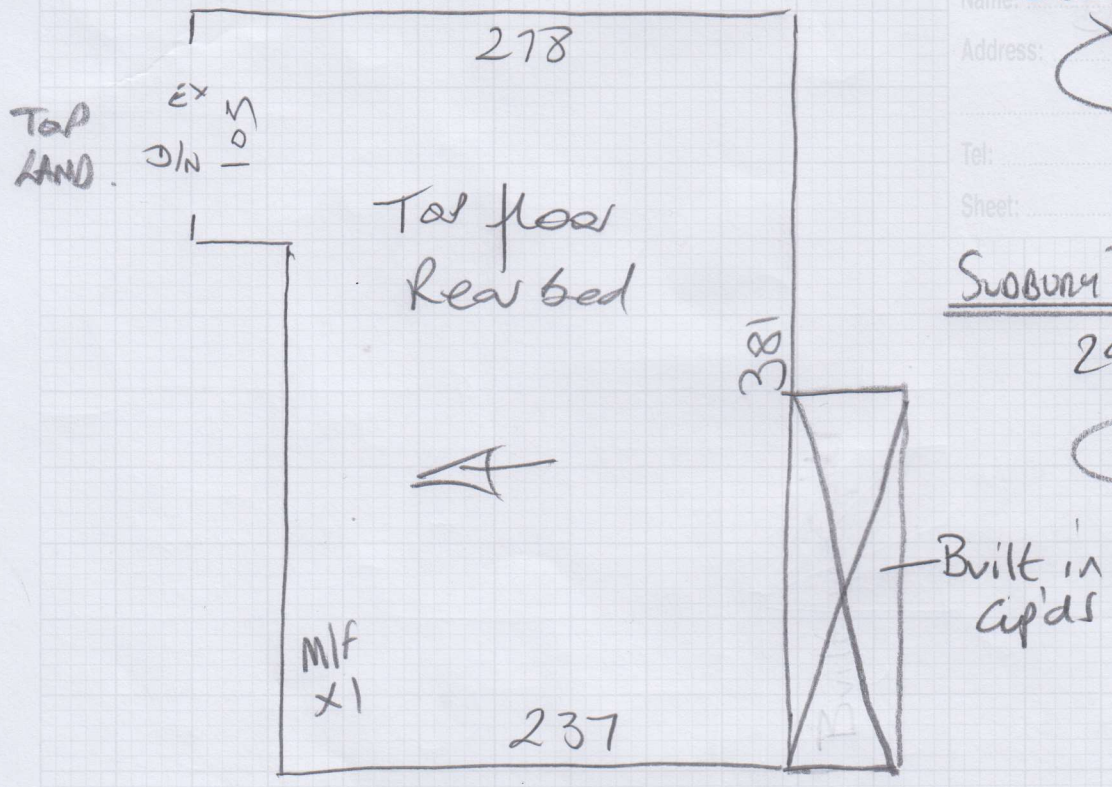

Job No: P28938
Name: Douglas & Gordon
Address: 10FI
Tel: _____
Sheet: _____ of: _____

Suobury Twist Super - 634/33

290 x 400
= 11.6m²

No furniture but lots of bags & boxes etc.