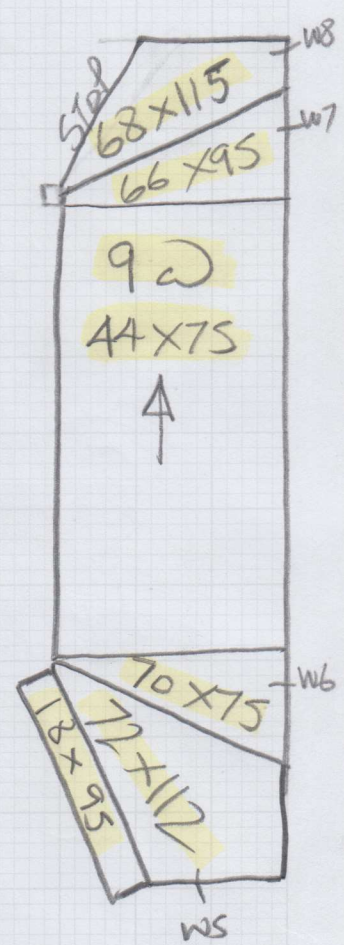

\* Collected Keys from John W. Douglas & Garden, 127 Lower Richmond RD, SW15

mrcarpet  
DESIGNS FOR FLOOR  
Job No: P28941  
Name: Jones  
Address:  
Tel:  
Sheet: 1 of 2

London Twist 40  
Col. Riv 405 (Woodsmoke)

TOP floor front Bed 435x400  
Cut Plan ① 500x400  
Cut Plan ② 450x400  
13.85 x 400  
= 55.40m<sup>2</sup>

\* Please Hoover on Completion & leave Clean & tidy as property is currently on the market.

Top floor

FRONT

mrcarpets  
 Job No: P28941  
 Name: Jones  
 Address:  
 Tel:  
 Sheet: Lot 2

Ground - 1st floor

1st floor landing has ex Engineered Wood flooring