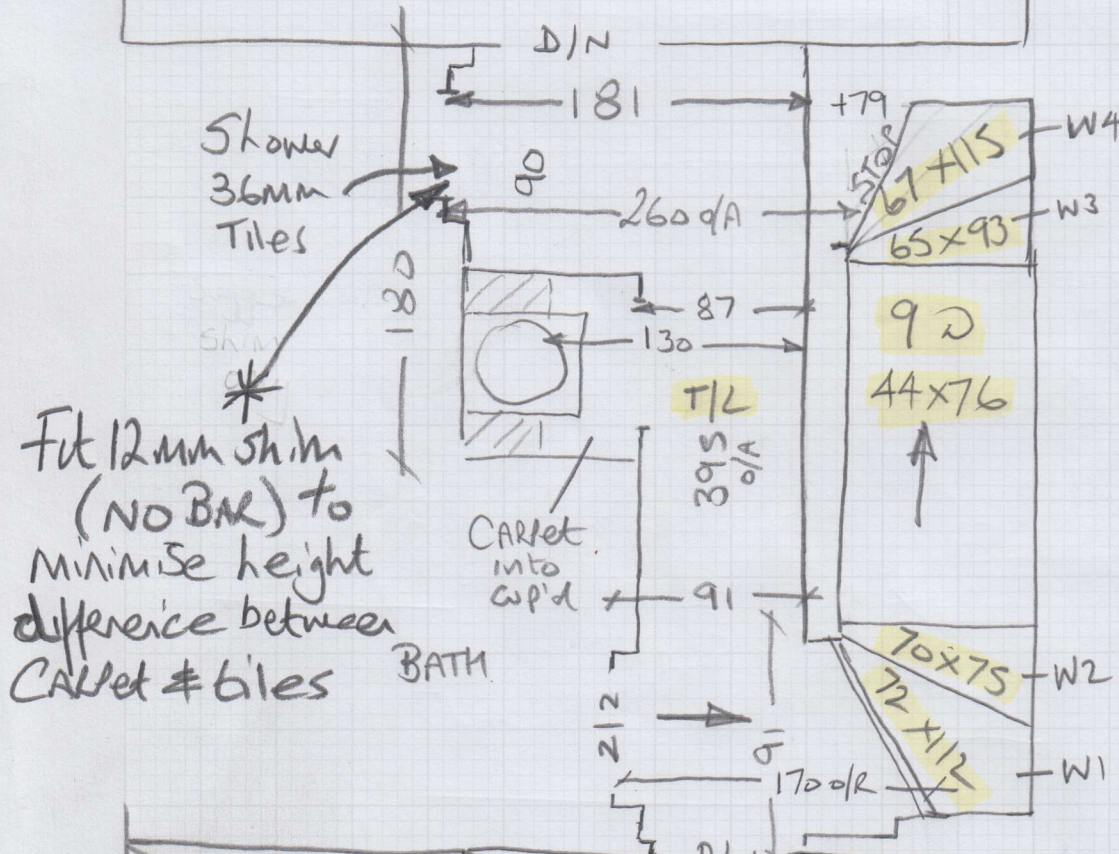

TOP floor front Bed 435x400  
Cut Plan ① 500x400  
Cut Plan ② 450x400  
13.85 x 400  
= 55.40m<sup>2</sup>

\* Please Hoover on Completion & leave Clean & tidy as property is currently on the market.

Top floor

FRONT

mrcarpets  
 Job No: P28941  
 Name: Jones  
 Address:  
 Tel:  
 Sheet: Lot 2

Ground - 1st floor

1st floor landing has ex Engineered Wood flooring