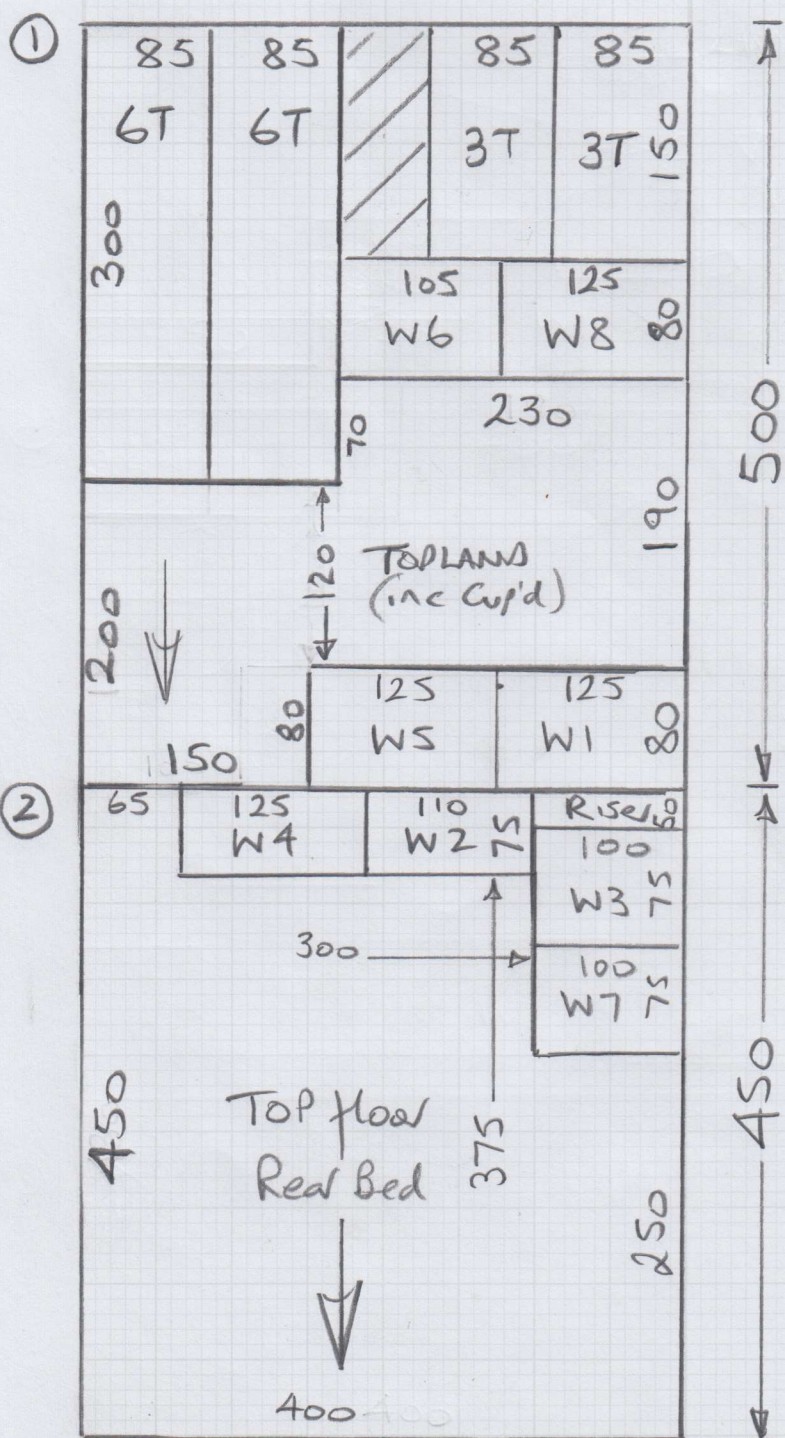

\* Collected Keys from John W. Douglas & Garden, 127 Lower Richmond RD, SW15

mrcarpet  
DESIGNS FOR FLOOR  
Job No: P28941  
Name: Jones  
Address:  
Tel:  
Sheet: 1 of 2

London Twist 40  
Col. Riv 405 (Woodsmoke)

TOP floor front Bed 435x400  
Cut Plan ① 500x400  
Cut Plan ② 450x400  
13.85 x 400  
= 55.40m<sup>2</sup>

\* Please Hoover on Completion & leave Clean & tidy as property is currently on the market.

Top floor

FRONT

mrcarpets  
 Job No: P28941  
 Name: Jones  
 Address:  
 Tel:  
 Sheet: Lot 2

Ground - 1st floor

1st floor landing has ex Engineered Wood flooring