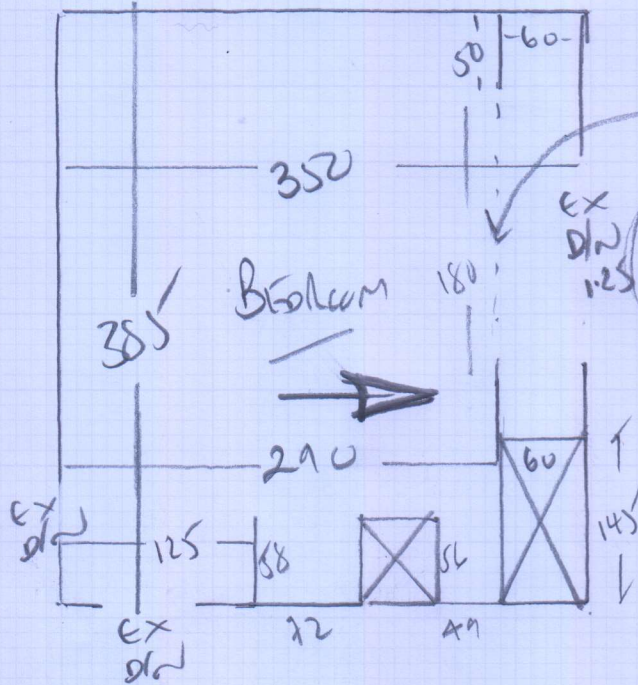

Job No: P28944
Name: MURPHY
Address: 97 RICHMOND PARK LANE
SW14 8JY
Tel:
Sheet: 1 of 1

Top floor front bedroom

SLIDING DOORS TO GO IN
HERE - AFTER CARPET
HAS BEEN LAYED!

WOOD FLOOR
RE-USE EXISTING WOOD FLOOR?

SOFT VELVET
Colour SV670
365 x 400

14.60m²