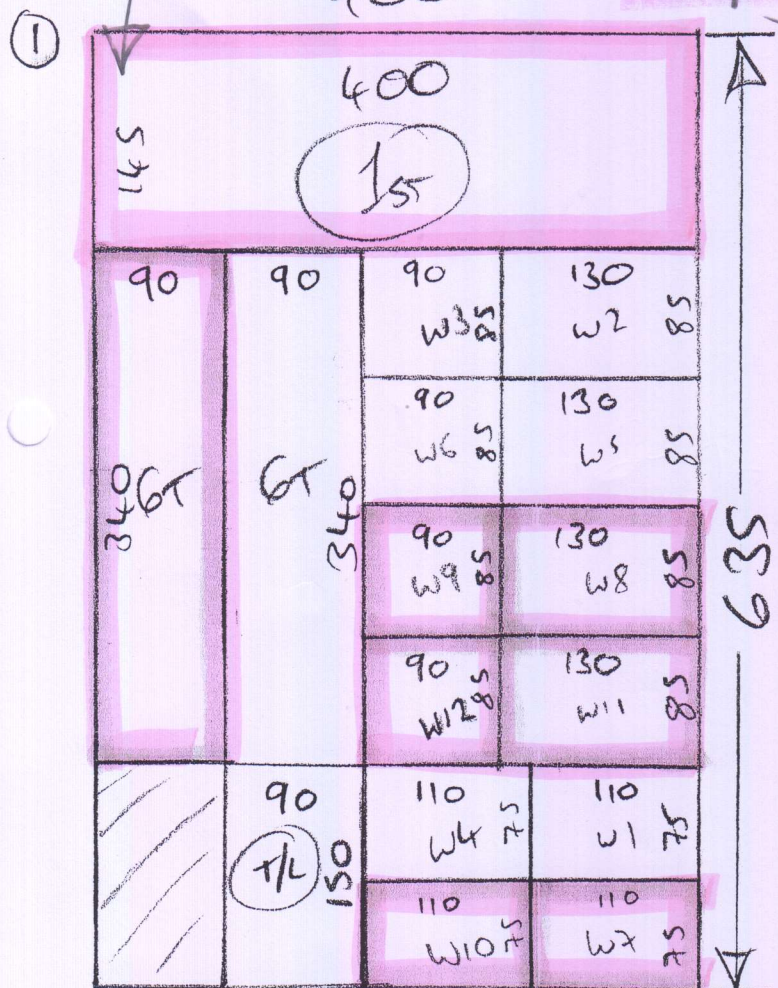

PHASE 2-3/6

P28948
MOUNZEN

~~XXXX~~ 1 of 2

* This landing not ready to fit on 28/5 so Mike to return carpet to WH on wed 29/5 for safe keeping

HAVANA

- HAV 26

Cut Plan ① 635 x 400

= 25.4m²

* 1 x S/NAP
 1 x T/E
 + V/LAY for this landing stored in W/R of front bed on 28/5

28/5

* 1st FLIGHT OF STAIRS TO

Billy 3/6

BE FITTED AT LATER DATE

PLEASE MARK UP & ADD JOB NUMBER, STORE @ WAREHOUSE UNTIL LATER.

P28948
Mounzer

2 of 2

1st floor

Fit 12mm Shim Here *

THIS FLIGHT AT LATER DATE! Billy 3/6