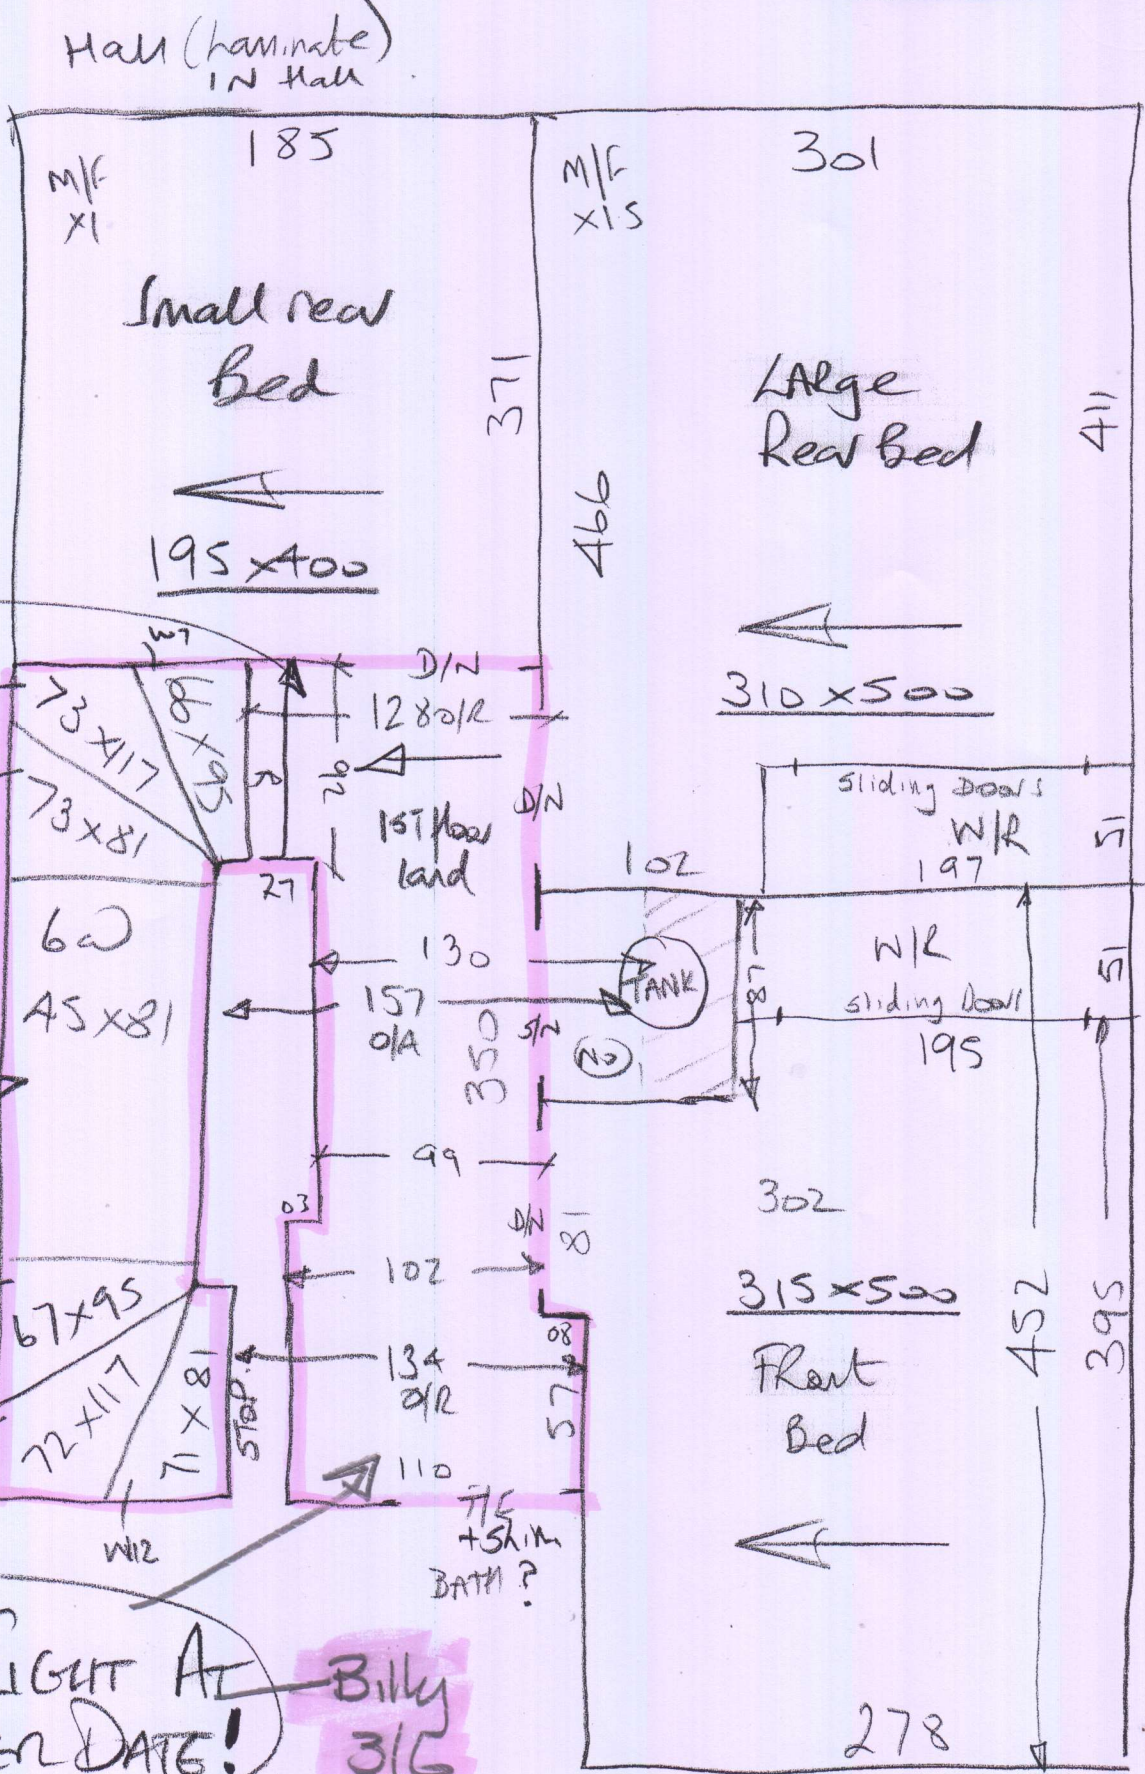

PHASE 2-3/6

P28948
MOUNZEN

~~XXXX~~ 1 of 2

* This landing not ready to fit on 28/5 so Mike to return carpet to WH on wed 29/5 for safe keeping

HAVANA

- HAV 26

Cut Plan ① 635 x 400

= 25.4m²

* 1 x S/NAP
 1 x T/E
 + V/LAY for this landing stored in W/R of front bed on 28/5

28/5

* 1st FLIGHT OF STAIRS TO

Billy 3/6

BE FITTED AT LATER DATE

PLEASE MARK UP & ADD JOB NUMBER, STORE @ WAREHOUSE UNTIL LATER.

P28948
Mounzer

2 of 2

1st floor

Fit 12mm Shim Here *

THIS FLIGHT AT LATER DATE! Billy 3/6