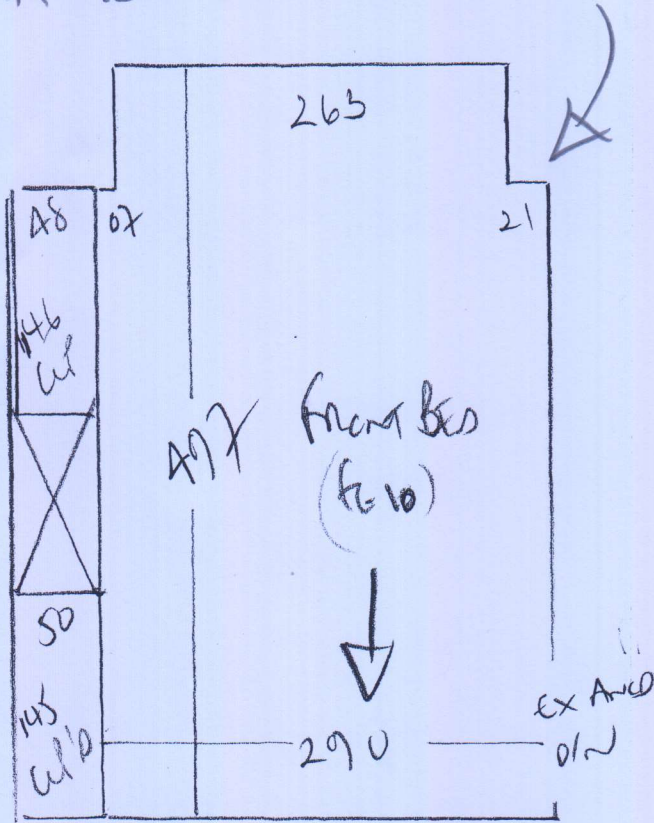

\* Prep Floor With 3mm HANDBOARD

P28950  
HURNE  
Abulwani Co  
SWI3 9PL

(10/1)

BELLA DONNA

UMK 440 Ivory

510 x 400 = 20.4m<sup>2</sup>

FIT IN CUPBOARDS

Rear Bedroom

340 x 400

13.6m<sup>2</sup>