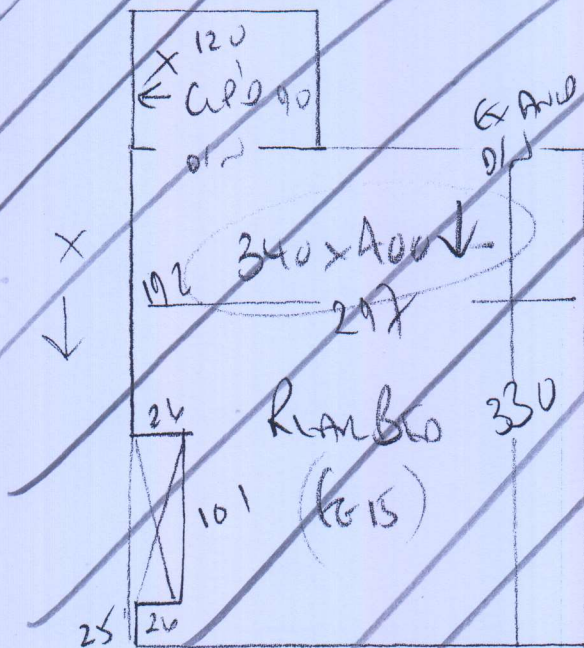

\* Prep Floor With 3mm HANDBOARD

P28950  
HURNE  
Abulwani Co  
SWI3 9PL

(10/1)

BELLA DONNA

UMK 440 Ivory

510 x 400 = 20.4m<sup>2</sup>

FIT IN CUPBOARDS

Rear Bedroom

340 x 400

13.6m<sup>2</sup>