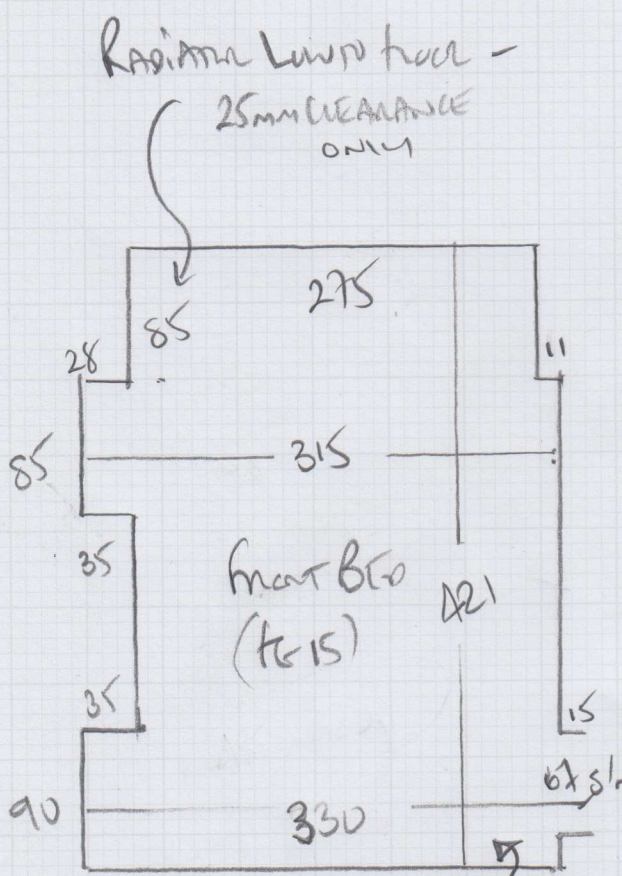

Job No: P28957
 Name: SLANCE
 Address: 14 CLARENDAW DRIVE
 SWIS IAA
 Tel: (191)
 Sheet:

Sudbury TWIST (32oz)
Col. 633/21 (Dormouse)
 Bedroom 340x500
 = 17m²

* ROUTE BT CABLE UNDER CARPET PLUSE

[Faint handwritten notes, possibly 'Bedroom', 'Dormouse', '340x500']