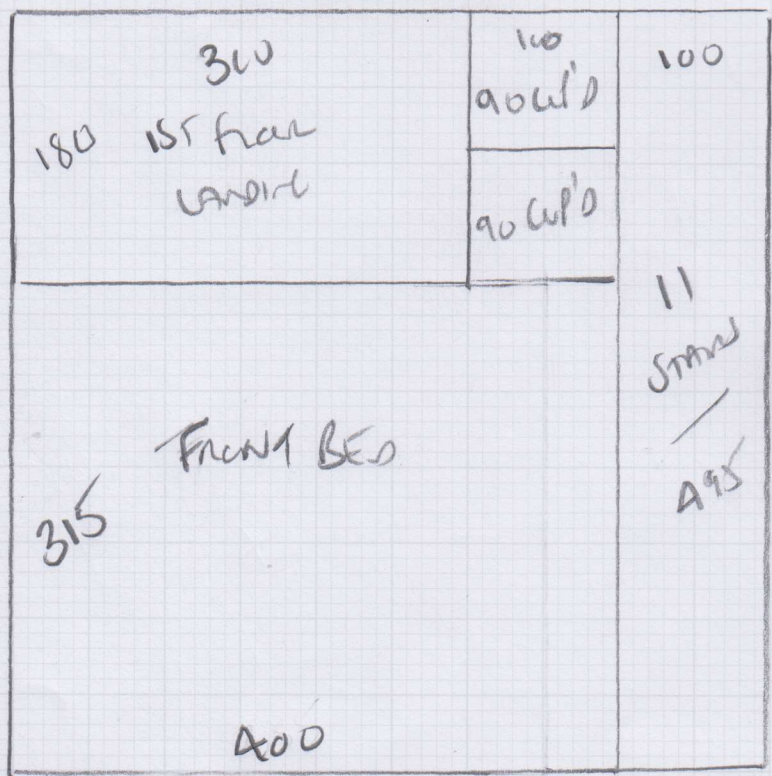

500

mrcarpet
RESPECT FOR PEOPLE

Job No: P28958
 Name: Mrs W. Smith
 Address: 17 Sherwood Hill
 Lynton Glaston
 Tel: SWIS 2EU
 Sheet: 1 of 2

RUSTIC JEWELS
DESERT HAZE

500

RAN 1 490 x 500
 RAN 2 495 x 500
 LOUVE 430 x 500
 14.15 x 500

70.75m²