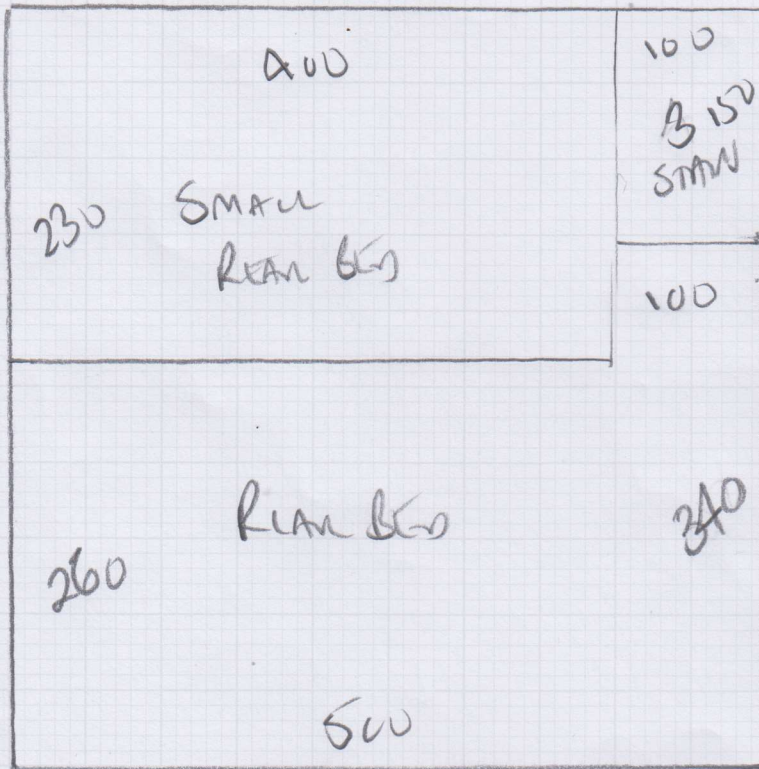

500

mrcarpet
RESPECT FOR PEOPLE

Job No: P28958
 Name: Mrs W. Smith
 Address: 17 Sherwood Hill
 Lynton Glaston
 Tel: SWIS 2EU
 Sheet: 1 of 2

RUSTIC JEWELS
DESERT HAZE

500

RAN 1 490 x 500
 RAN 2 495 x 500
 LOUVE 430 x 500
 14.15 x 500

70.75m²