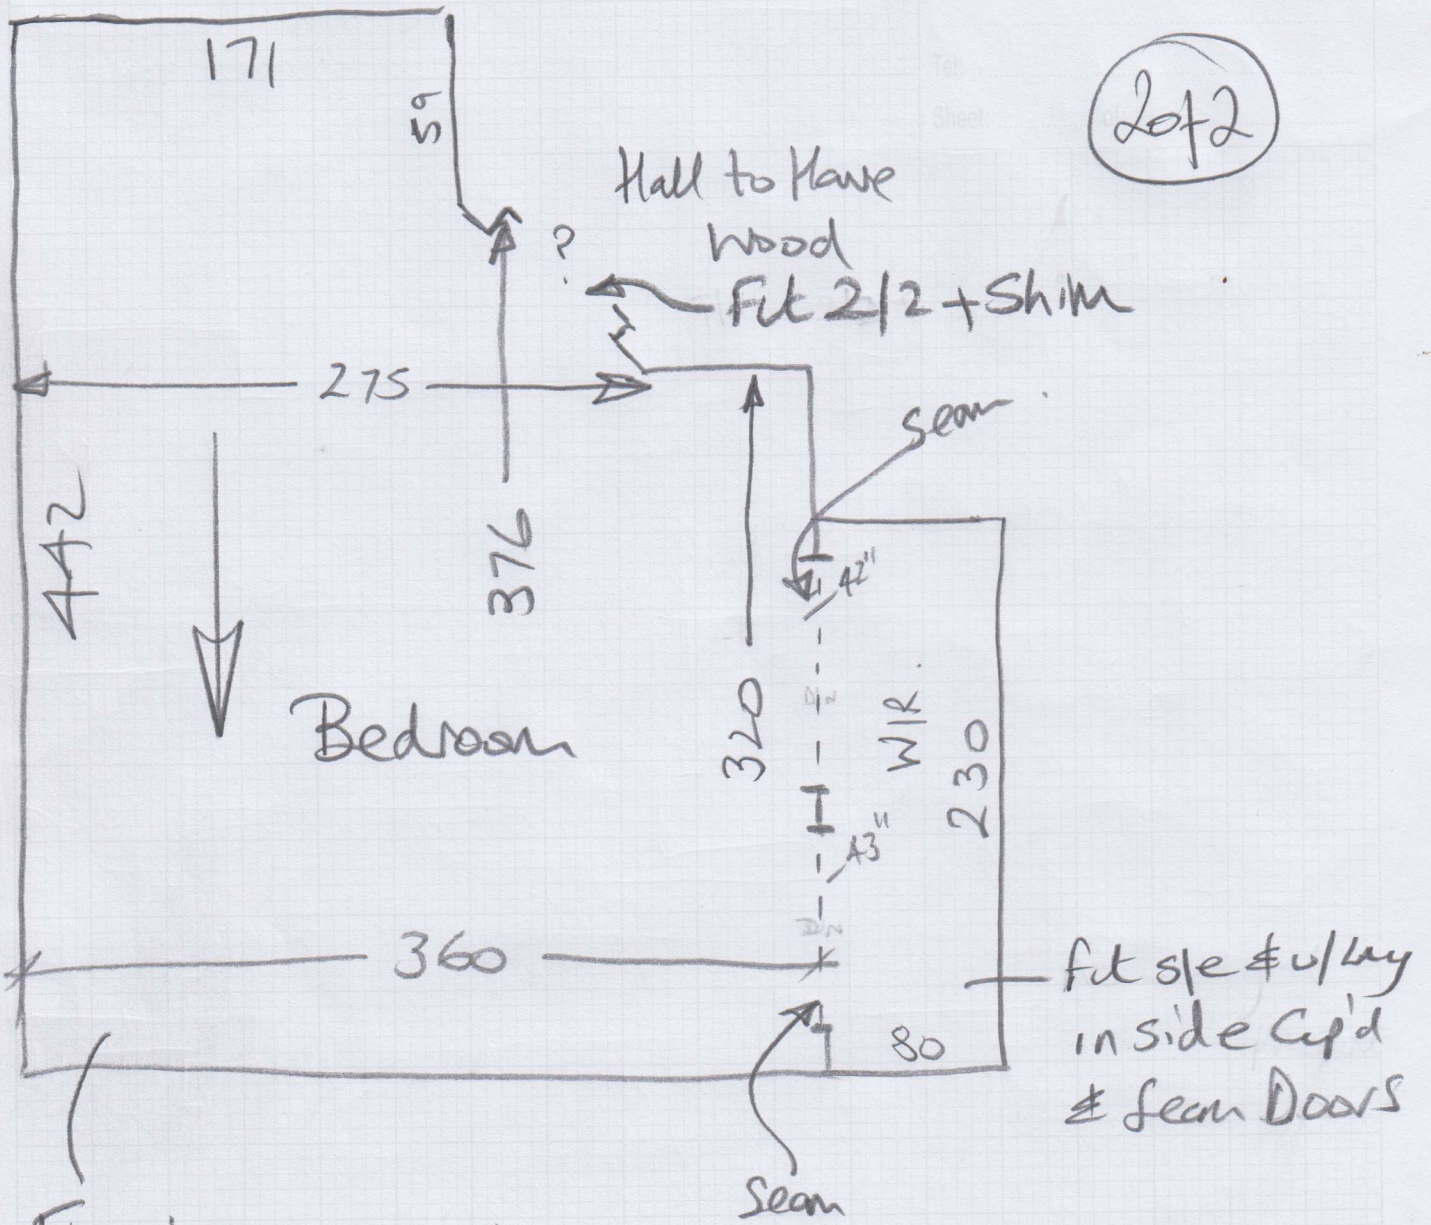

mrcarpet
 Job No: P28962
 Name: Hdwe
 Address:
 Tel:
 Sheet: 1 of 2
 Medley R.b
 Col. 109

Cut Plan 570x400
 = 22.80m²

Keys from new taka office @
 Basement, 56 Queen Anne Street.

4th floor

mrcarpet

Job No: P28962
Name: Hdme
Address:

Tel:
Sheet:

2 of 2

First Impressions laid
over 8mm Casi u/lay
at present.