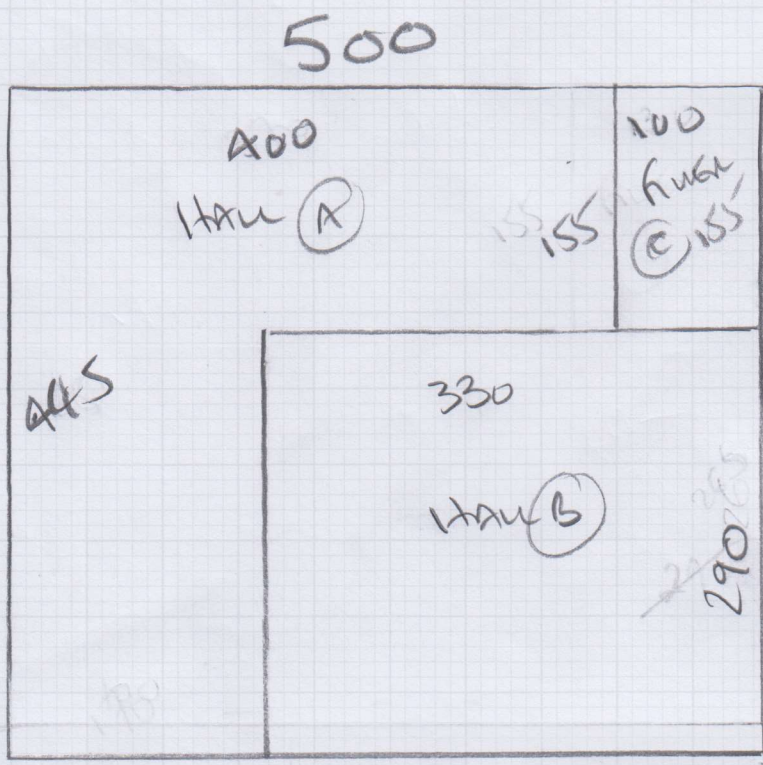

Job No: P28964
Name: TEZISLER
Address: FAY 20
1A CLAREMONT
To: 51 JAMES MONUE
Sheet: SWIS 2AB

LOF 2

Living Room
+ HALLWAYS

STONE A2' COLOR A229
RAN 445 x 500
Living 670 x 500
11.95 x 500

55.75m²

3 BEORAMS

LULWAM

COLOR LW33

- BE01 335 x 500 16.75m²
- BE02 325 x 500 16.25m²
- BE03 240 x 400 9.60m²