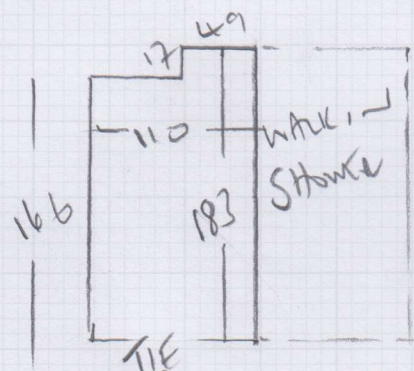

Job No: P28965
Name: WAWER
Address: 88 PUNY LANE
SWISS STN
Tel:
Sheet: (1 of 1)

(REPLACE EXISTING LINO EDGE (ANIS))

FIT CUSTOM VINYL OVER EXISTING KANDEAN WOOD EFFECT LV1

MODERN STYLE - MS/IS ATELIER WHITE

1.25 x 200m = 2.50m²

WHITE MASTIC TO PERIMETERS