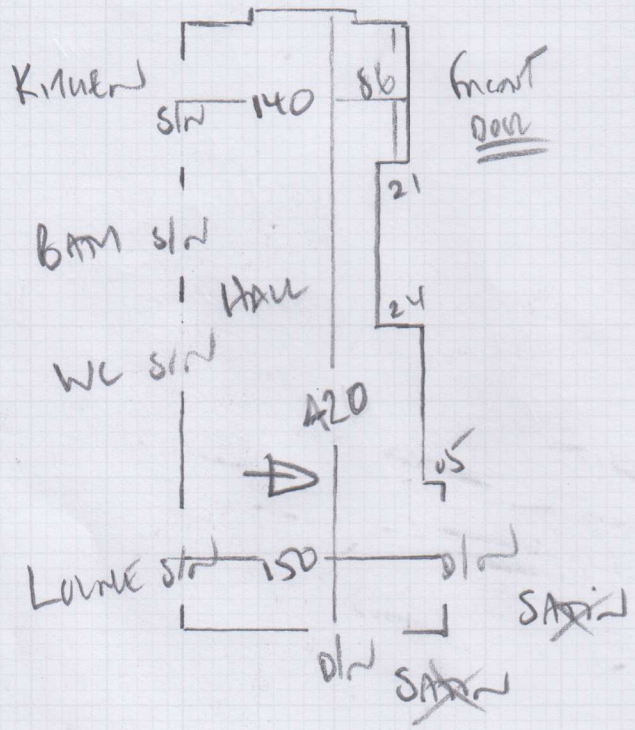

* POSITION DOORBARS ON HALL SIDE OF DOORS SO THE DOORS WILL NOT RUB!

mrcarpet
 Job No: P28966
 Name: SAGE
 Address: 35 GREENFIELD HOUSE
 TILFORD GARDENS
 Tel: SW19 6DN
 Sheet: 1 of 1

HALLWAY

WINDSOR CLEARANCE (STRIFE)
Colour 124

HALLWAY 1.60 x 500

8m²

* Key from NEIGHBOUR AT flat 25 (ON GROUND FLOOR) - LOCK UP & RETURN KEY TO NEIGHBOUR AFTER FITTING.
 NEIGHBOUR'S NUMBER: 020 8246 6136

* MUST LEAVE 1104