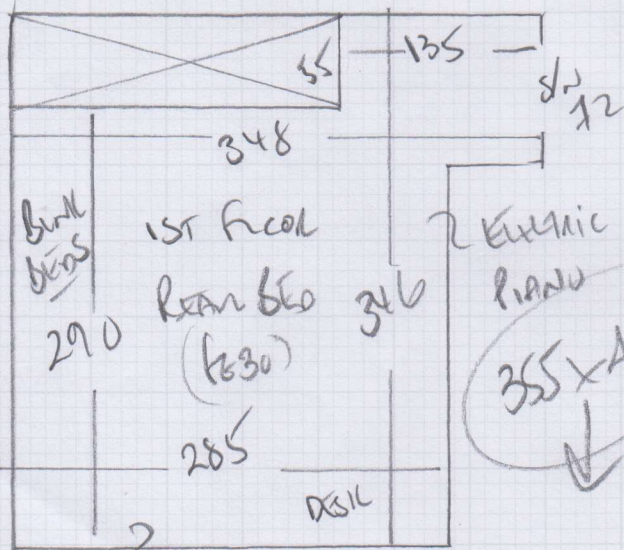

WOOD FLOORSCANS (SANDS)  
 NO ULITT  
 AND BARS? (BRASS DOOR HANDLES)

Job No: P28970  
 Name: VANESSA FRIEND  
 Address: 107 DUNTHURST ROAD  
 SWIS SAO

Tel: \_\_\_\_\_  
 Sheet: 1 OF 1

CAREX INTO THESE CUTS AND PLEASE

2 Bedrooms  
Tuslany  
Color TUSO18

front bed 415 x 200  
 rear bed 355 x 200  
770 x 200

2mm GAP BETWEEN SKINITE + floor scans 3080m<sup>2</sup>  
 CUSTOMER'S DAD JOHN TO SORT OUT!