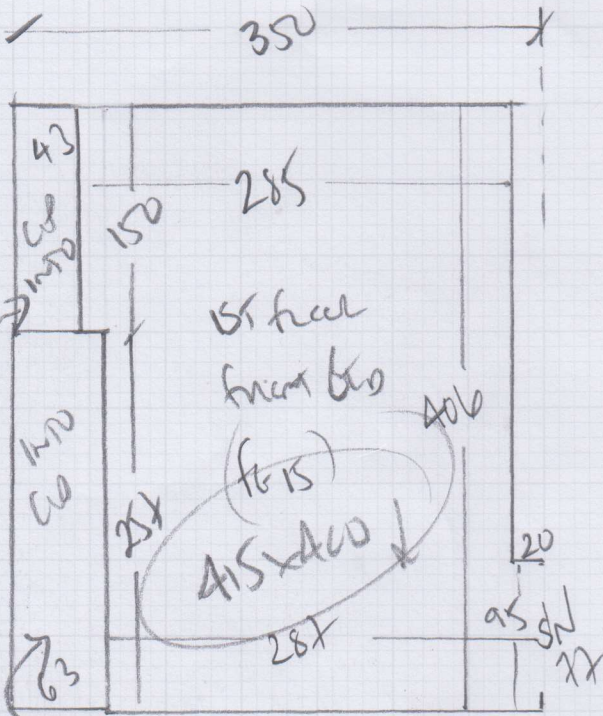

WOOD FLOORSCANS (SANDS)  
 NO ULITT  
 AND BARS? (BRASS DOOR HANDLES)

Job No: P28970  
 Name: VANESSA FRIEND  
 Address: 107 DUNTHURST ROAD  
 SWIS SAO

Tel: \_\_\_\_\_  
 Sheet: 1 OF 1

CAREX INTO THESE CUTS AND PLEASE

2 Bedrooms  
Tuslany  
Color TUSO18

front bed 415 x 200  
 rear bed 355 x 200  
770 x 200

2mm GAP BETWEEN SKINITE + floor scans 3080m<sup>2</sup>  
 CUSTOMER'S DAD JOHN TO SORT OUT!