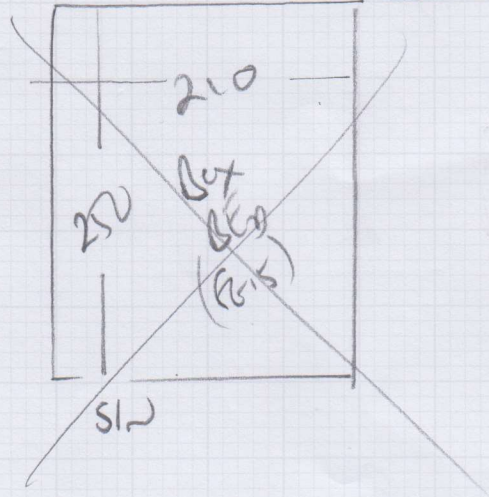

WOOD FLOORSCANS (SANDS)  
 NO ULITT  
 AND BARS? (BRASS DOOR HANDLES)

Job No: P28970  
 Name: VANESSA FRIEND  
 Address: 107 DUNTHURST ROAD  
 SWIS SAO

Tel: \_\_\_\_\_  
 Sheet: 1 OF 1

CAREX INTO THESE CUTS AND PLEASE

2 Bedrooms  
Tuslany  
Color TUSO18

front bed 415 x 200  
 rear bed 355 x 200  
770 x 200

2mm GAP BETWEEN SKINITE + floor scans 3080m<sup>2</sup>  
 CUSTOMER'S DAD JOHN TO SORT OUT!